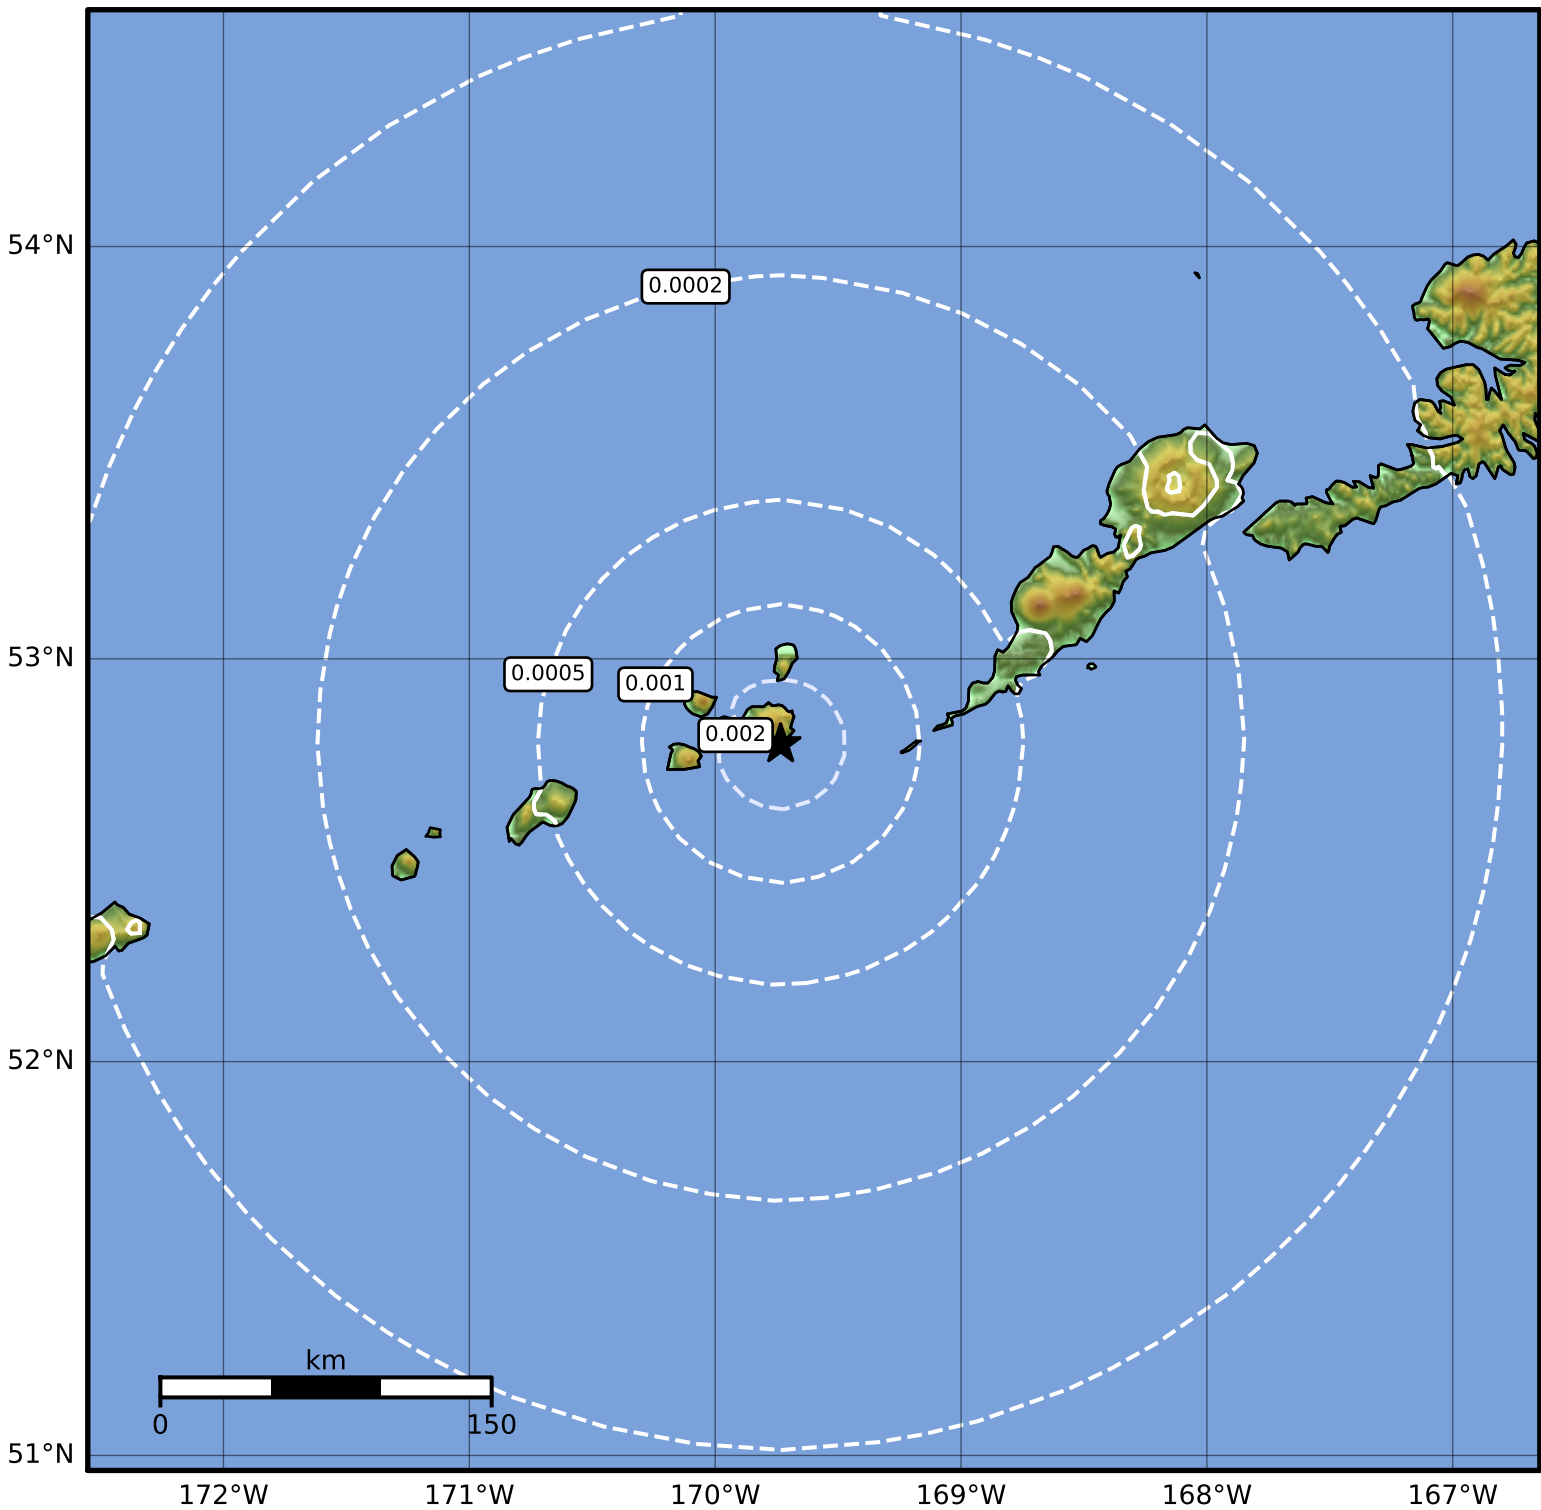

3.0 Second Peak Spectral Acceleration Map Alaska Earthquake Center
 ShakeMap: 60 km (37 miles) WSW of Nikolski
 May 30, 2023 23:22:15 UTC M3.6 N52.79 W169.73 Depth: 23.8km ID:ak0236wgfrrr

Scale based on Worden et al. (2012)

Version 1: Processed 2023-05-30T23:26:01Z

△ Seismic Instrument ○ Reported Intensity

★ Epicenter