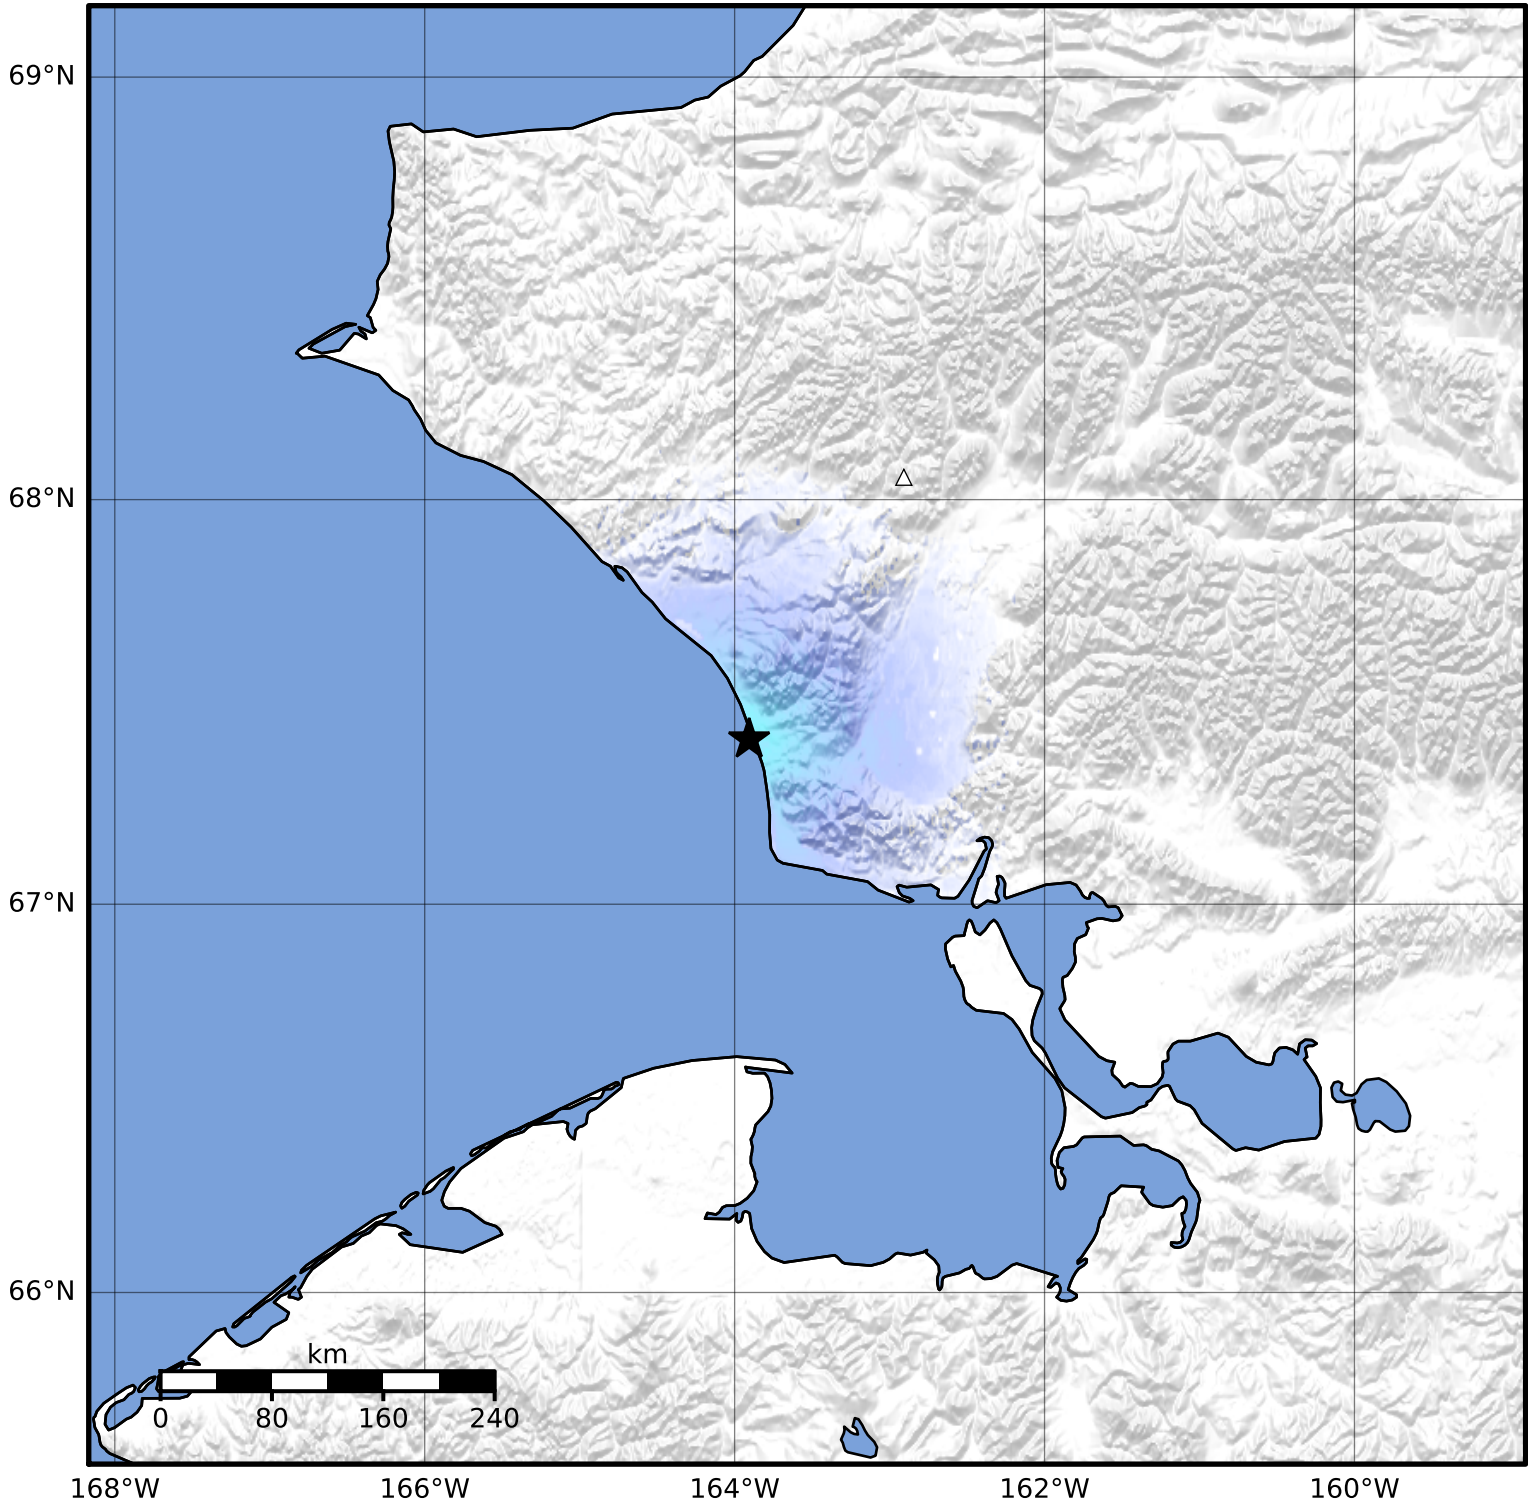

Macroseismic Intensity Map Alaska Earthquake Center
 ShakeMap: 44 km (27 miles) SE of Kivalina
 Jun 01, 2023 06:20:30 UTC M3.6 N67.41 W163.91 Depth: 9.0km ID:ak0236zhdpbs

SHAKING	Not felt	Weak	Light	Moderate	Strong	Very strong	Severe	Violent	Extreme
DAMAGE	None	None	None	Very light	Light	Moderate	Moderate/heavy	Heavy	Very heavy
PGA(%g)	<0.0464	0.297	2.76	6.2	11.5	21.5	40.1	74.7	>139
PGV(cm/s)	<0.0215	0.135	1.41	4.65	9.64	20	41.4	85.8	>178
INTENSITY	I	II-III	IV	V	VI	VII	VIII	IX	X+

Scale based on Worden et al. (2012)

Version 1: Processed 2023-06-01T06:24:04Z

△ Seismic Instrument ○ Reported Intensity

★ Epicenter