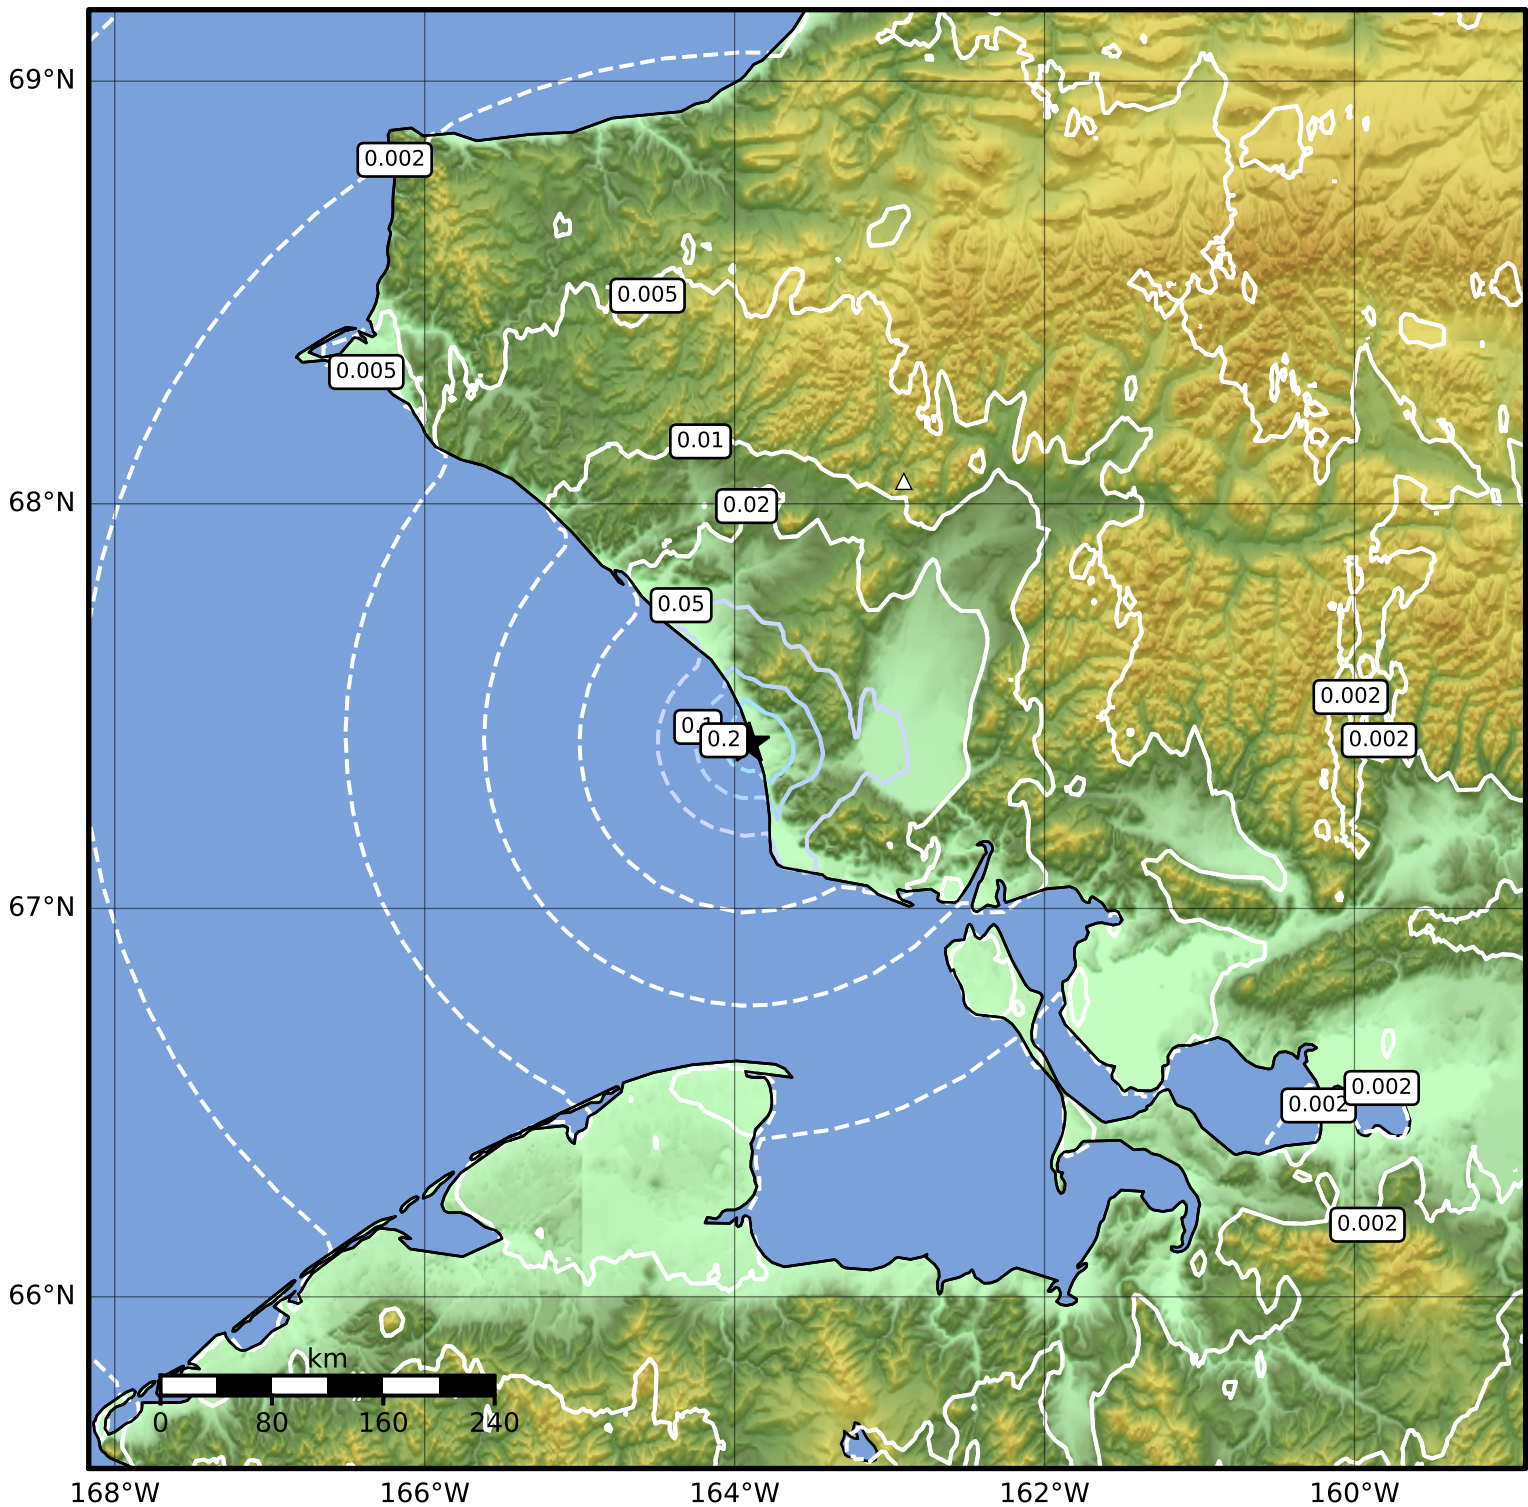

Peak Ground Velocity Map Alaska Earthquake Center
ShakeMap: 44 km (27 miles) SE of Kivalina
Jun 01, 2023 06:20:30 UTC M3.6 N67.41 W163.91 Depth: 9.0km ID:ak0236zhdpbs

PGV (cm/s)	0.1	0.2	0.5	1	2	5	10	20	50	100	200
------------	-----	-----	-----	---	---	---	----	----	----	-----	-----

Scale based on Worden et al. (2012)

△ Seismic Instrument ○ Reported Intensity

★ Epicenter

Version 1: Processed 2023-06-01T06:24:04Z