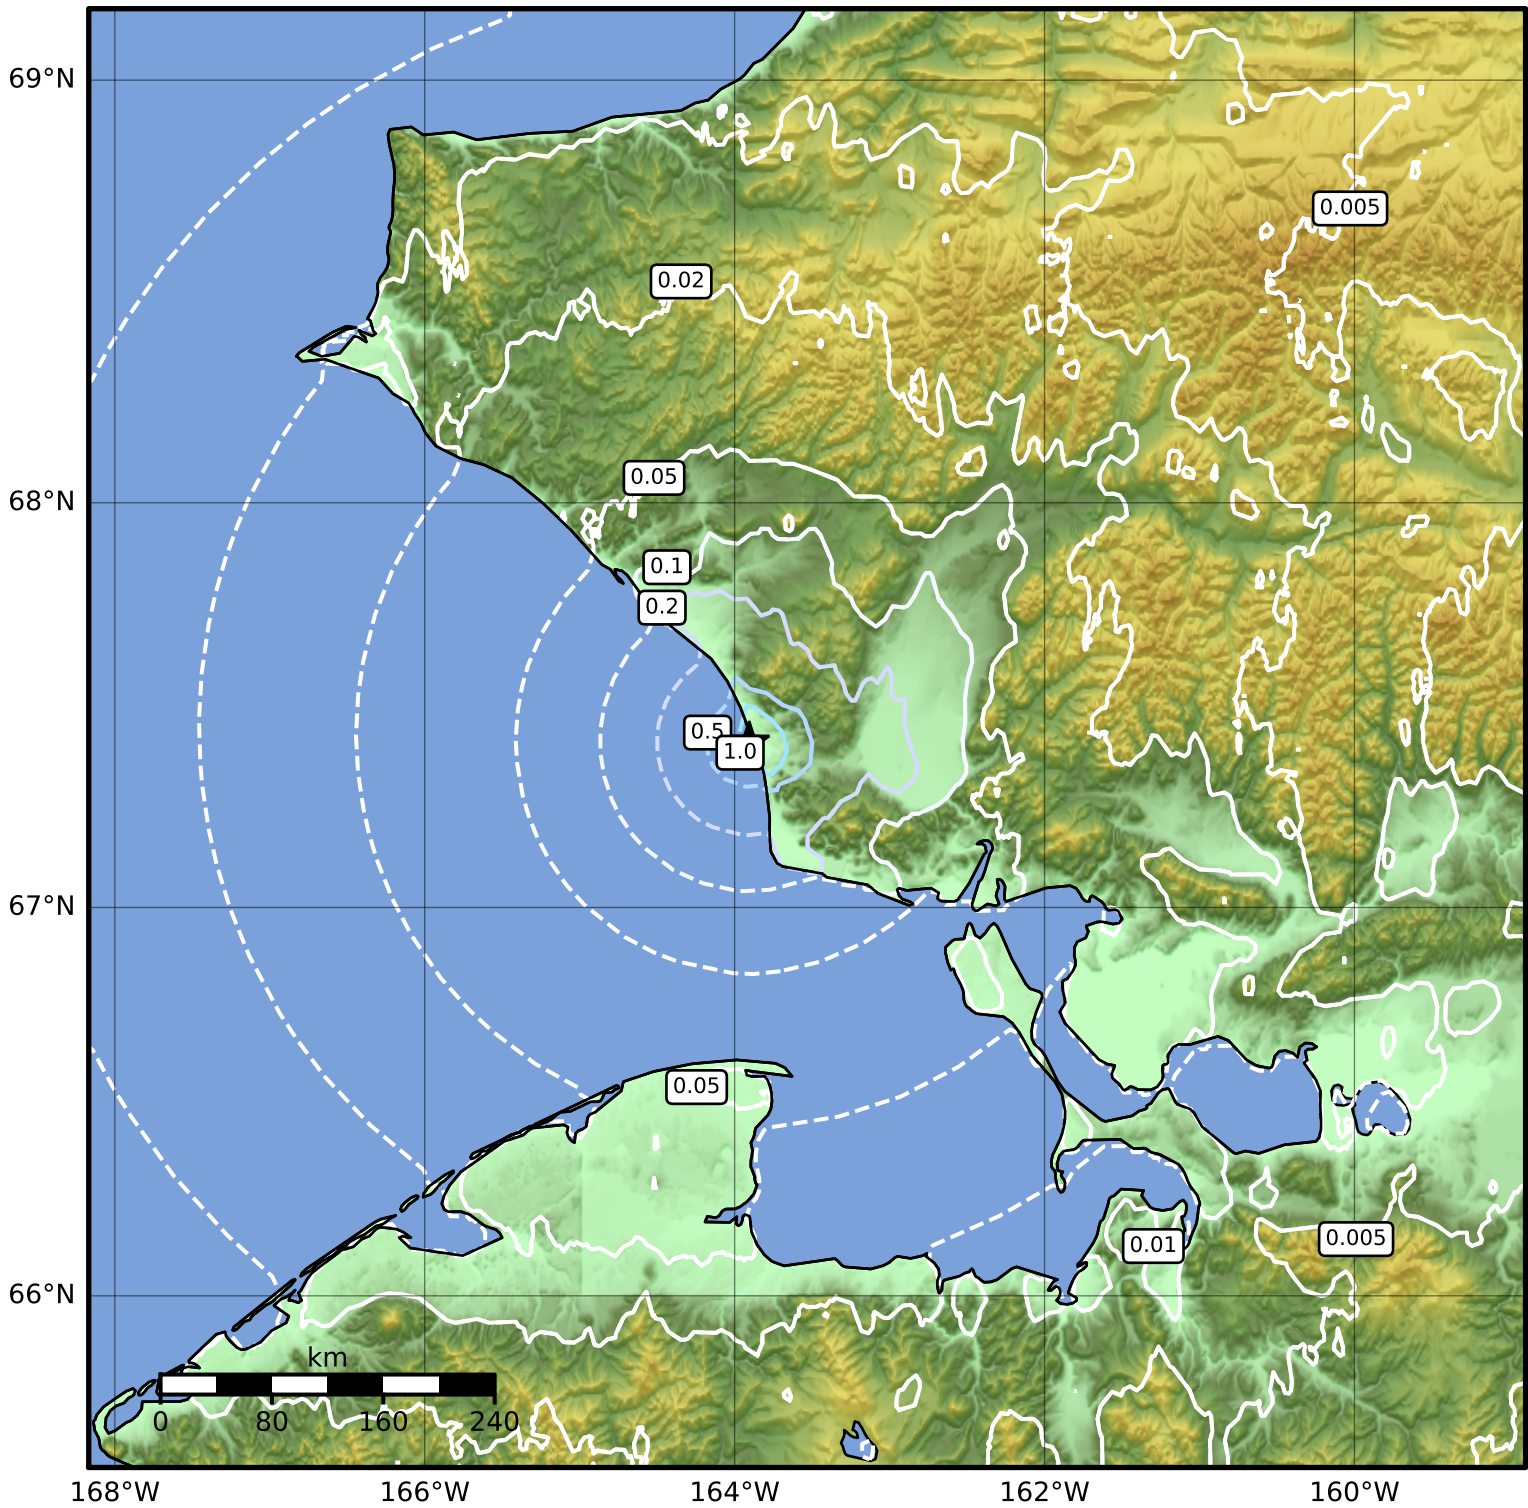

0.3 Second Peak Spectral Acceleration Map Alaska Earthquake Center
 ShakeMap: 44 km (27 miles) SE of Kivalina
 Jun 01, 2023 06:20:30 UTC M3.6 N67.41 W163.91 Depth: 9.0km ID:ak0236zhdpbs

SA(0.3) (%g)	0.1	0.2	0.5	1	2	5	10	20	50	100	200
--------------	-----	-----	-----	---	---	---	----	----	----	-----	-----

Scale based on Worden et al. (2012)

△ Seismic Instrument ○ Reported Intensity

★ Epicenter

Version 1: Processed 2023-06-01T06:24:04Z