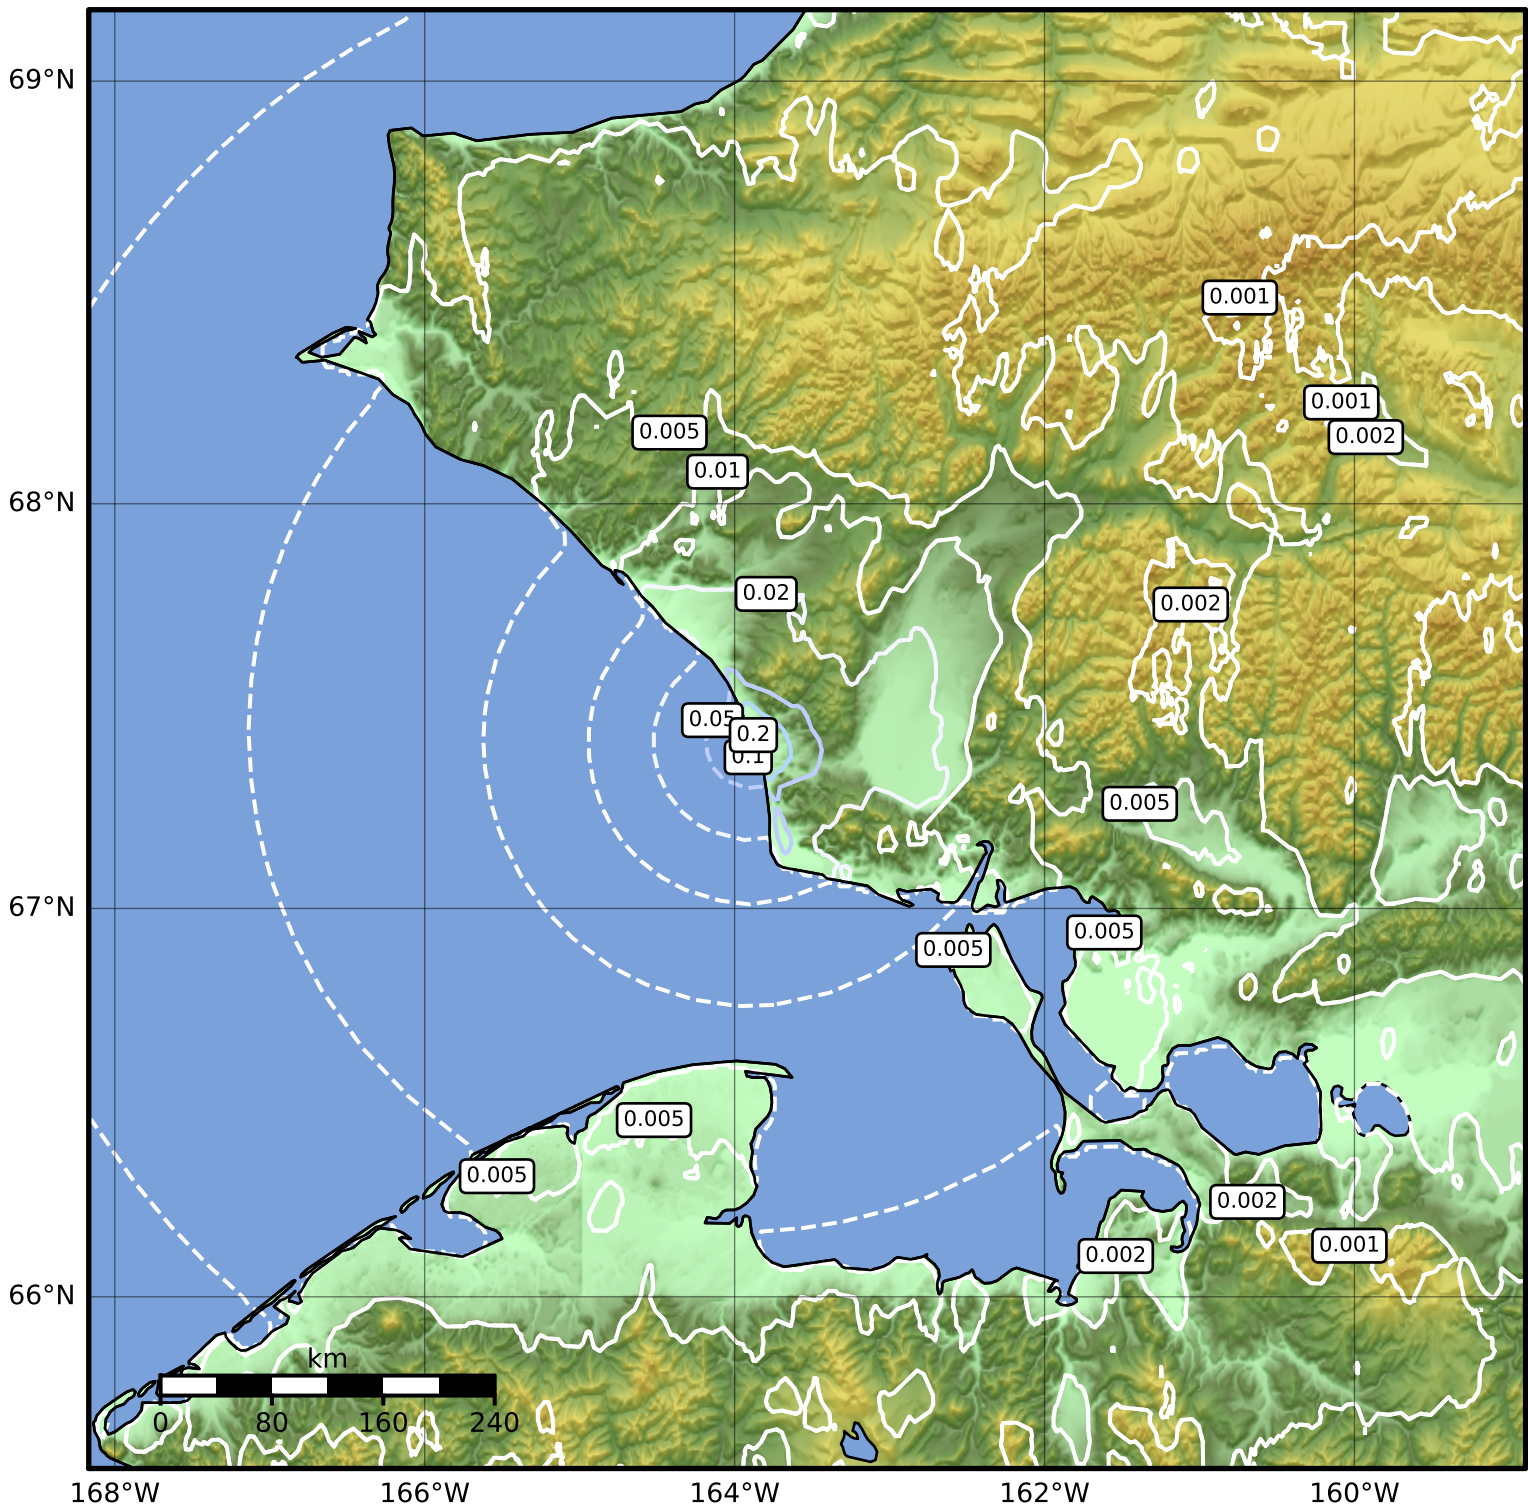

1.0 Second Peak Spectral Acceleration Map Alaska Earthquake Center  
 ShakeMap: 44 km (27 miles) SE of Kivalina  
 Jun 01, 2023 06:20:30 UTC M3.6 N67.41 W163.91 Depth: 9.0km ID:ak0236zhdpbs

SA(1.0) (%g)	0.1	0.2	0.5	1	2	5	10	20	50	100	200
--------------	-----	-----	-----	---	---	---	----	----	----	-----	-----

Scale based on Worden et al. (2012)

△ Seismic Instrument   ○ Reported Intensity

★ Epicenter

Version 1: Processed 2023-06-01T06:24:04Z