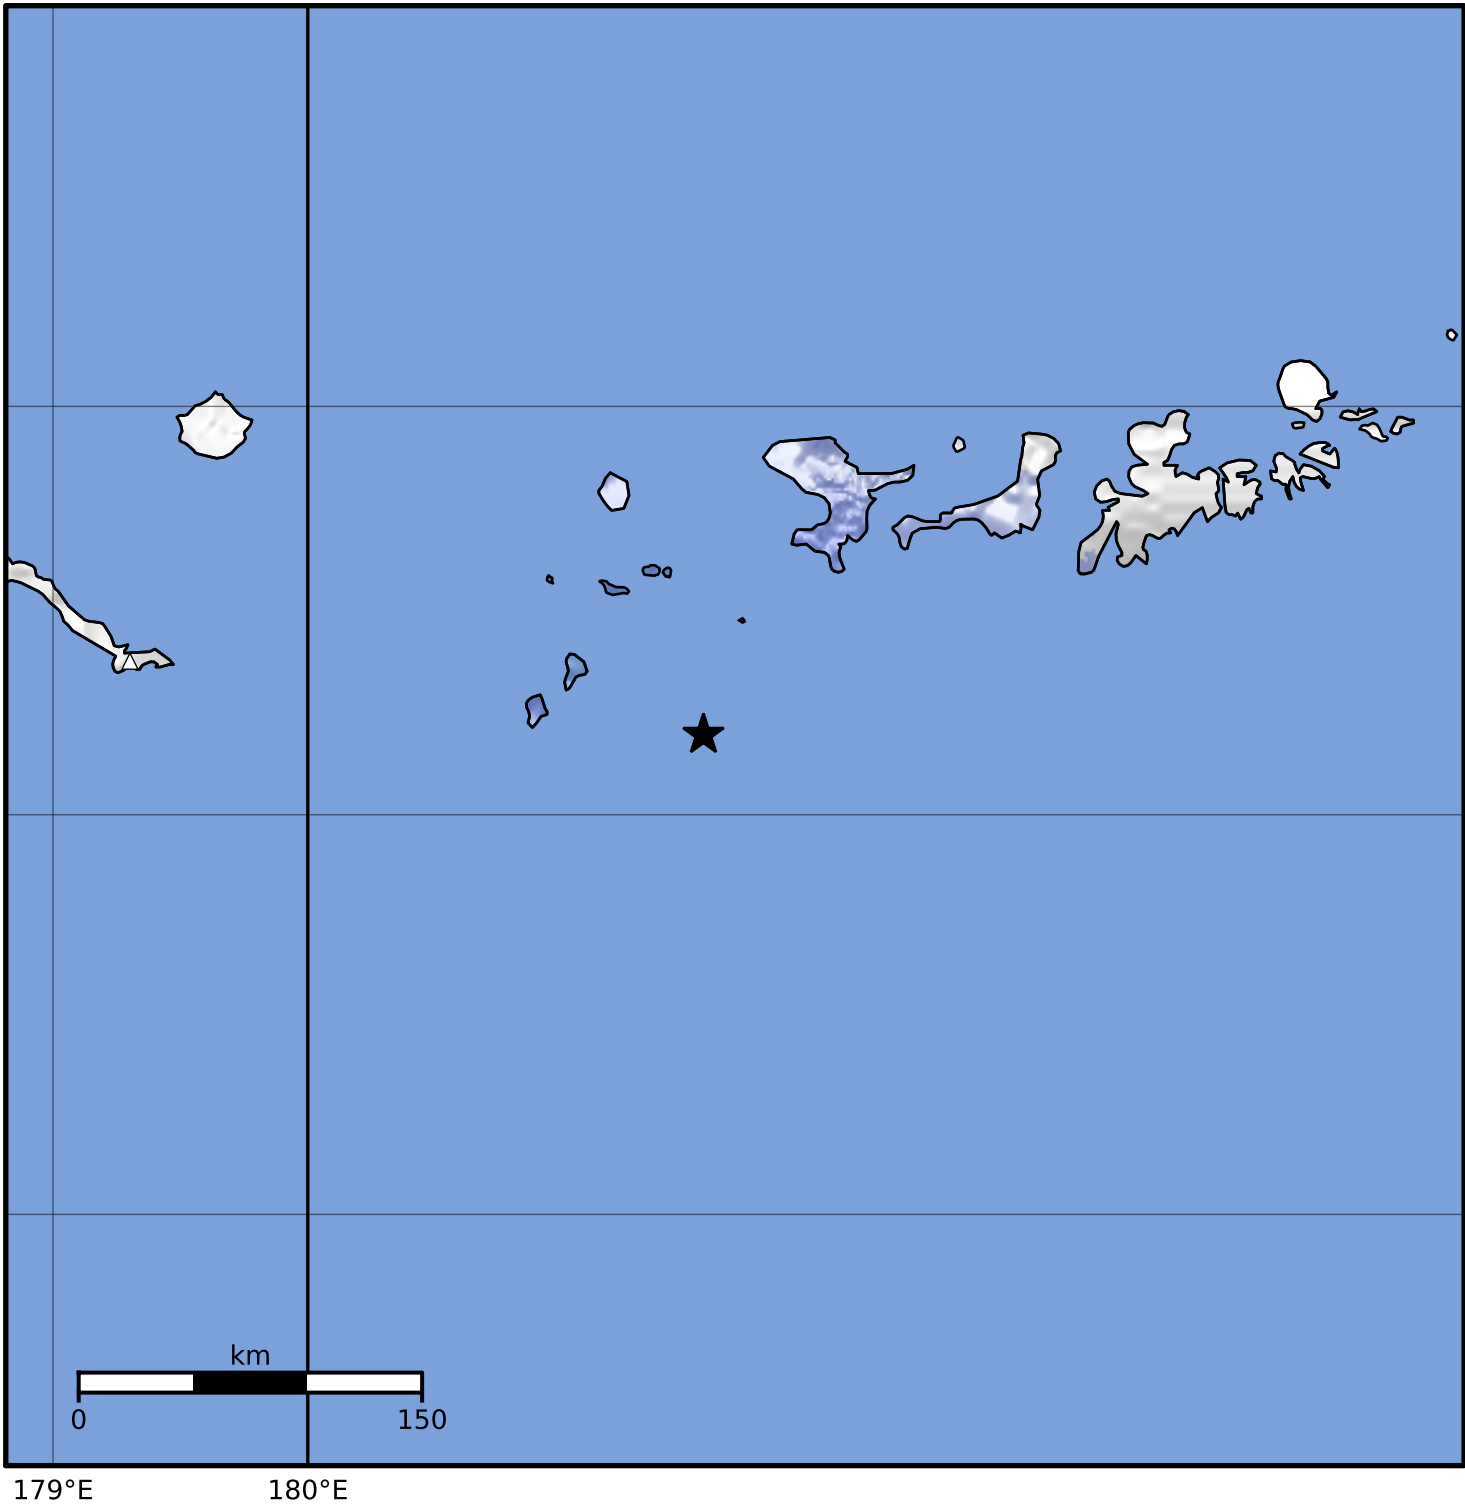

Macroseismic Intensity Map Alaska Earthquake Center  
 ShakeMap: 145 km (90 miles) WSW of Adak  
 Jun 01, 2023 11:47:14 UTC M4.2 N51.20 W178.45 Depth: 23.3km ID:ak0236zkimis

SHAKING	Not felt	Weak	Light	Moderate	Strong	Very strong	Severe	Violent	Extreme
DAMAGE	None	None	None	Very light	Light	Moderate	Moderate/heavy	Heavy	Very heavy
PGA(%g)	<0.0464	0.297	2.76	6.2	11.5	21.5	40.1	74.7	>139
PGV(cm/s)	<0.0215	0.135	1.41	4.65	9.64	20	41.4	85.8	>178
INTENSITY	<b>I</b>	<b>II-III</b>	<b>IV</b>	<b>V</b>	<b>VI</b>	<b>VII</b>	<b>VIII</b>	<b>IX</b>	<b>X+</b>

Scale based on Worden et al. (2012)

Version 2: Processed 2023-06-01T16:18:32Z

△ Seismic Instrument ○ Reported Intensity

★ Epicenter