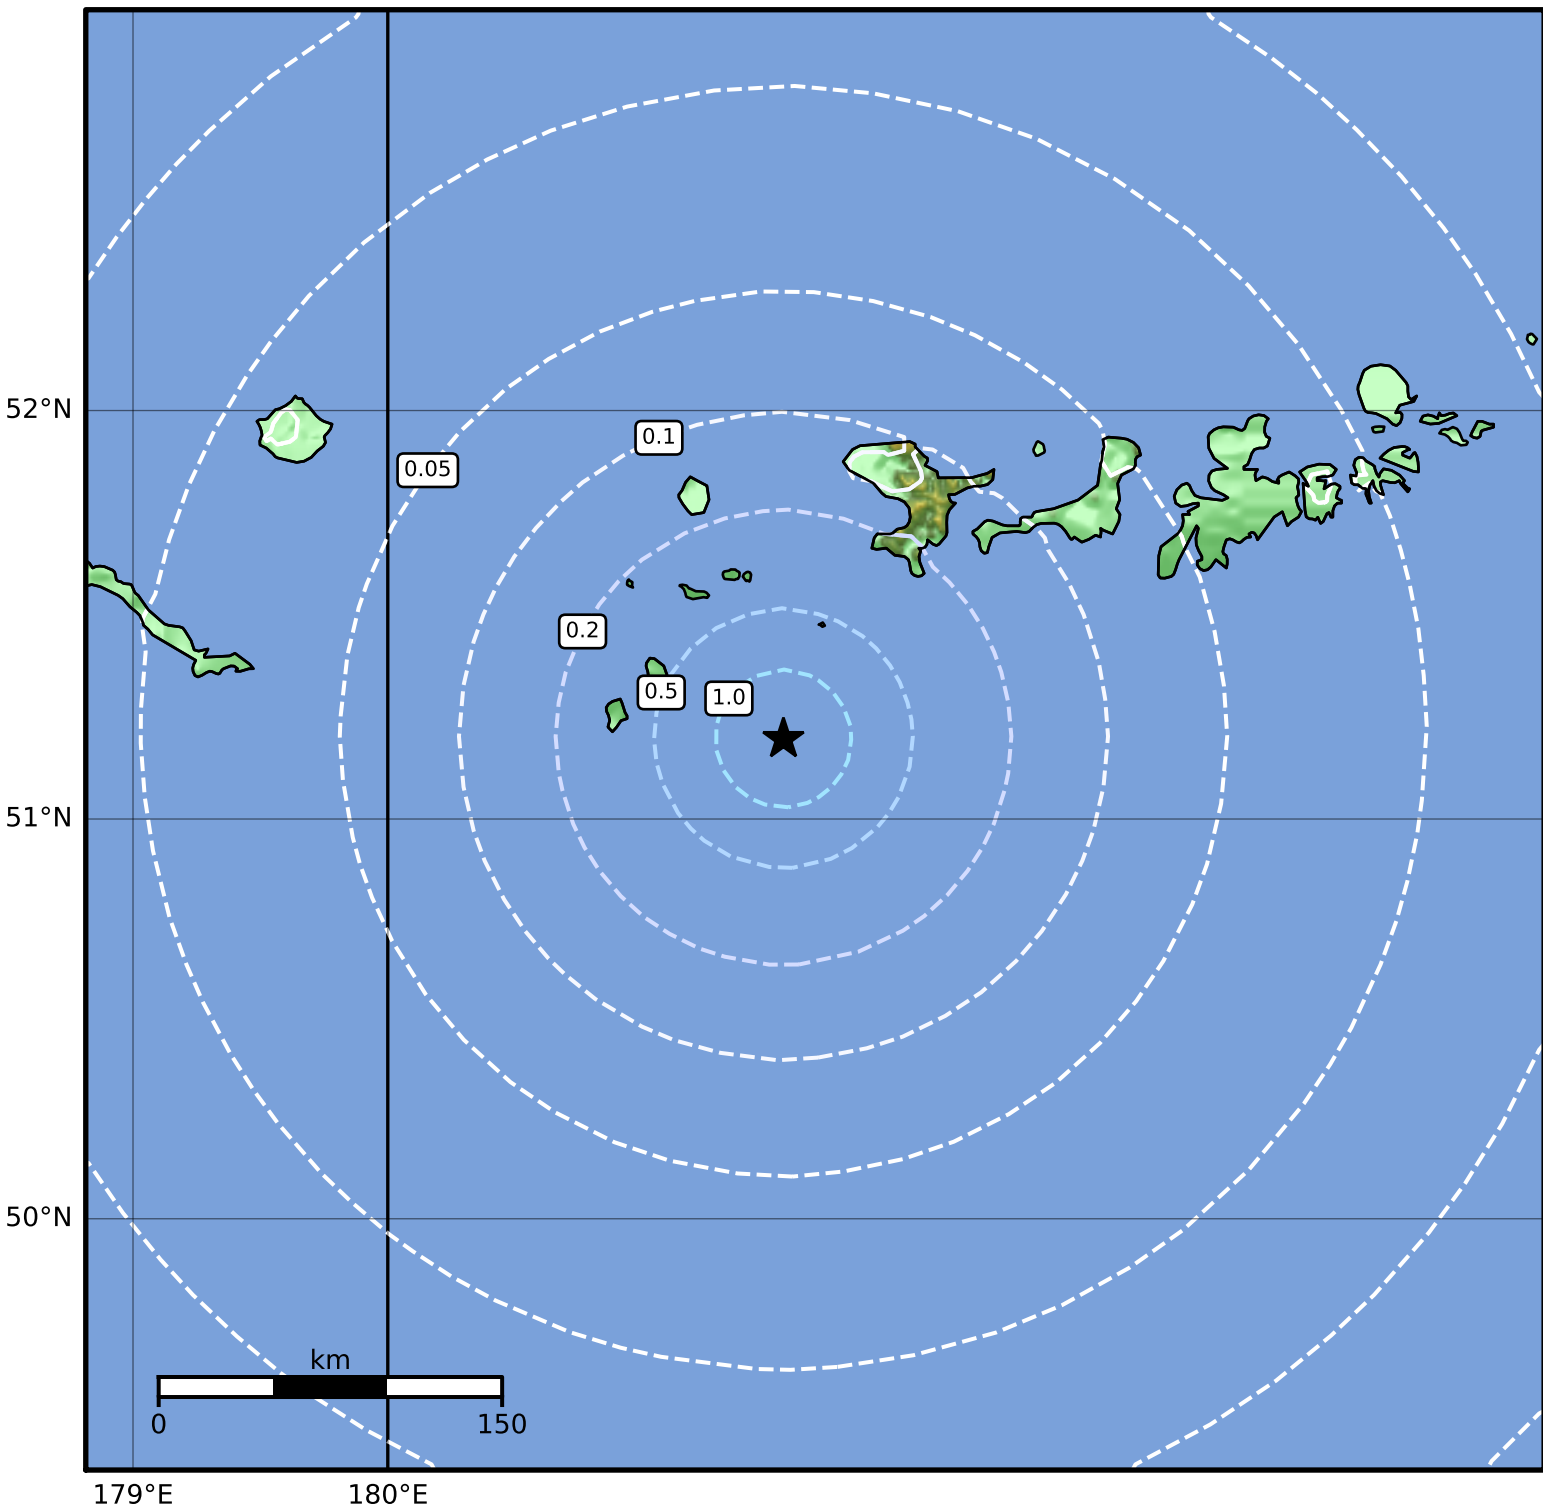

0.3 Second Peak Spectral Acceleration Map Alaska Earthquake Center
 ShakeMap: 145 km (90 miles) WSW of Adak
 Jun 01, 2023 11:47:14 UTC M4.2 N51.20 W178.45 Depth: 23.3km ID:ak0236zkimis

SA(0.3) (%g)	0.1	0.2	0.5	1	2	5	10	20	50	100	200
--------------	-----	-----	-----	---	---	---	----	----	----	-----	-----

Scale based on Worden et al. (2012)

Version 2: Processed 2023-06-01T16:18:32Z

△ Seismic Instrument ○ Reported Intensity

★ Epicenter