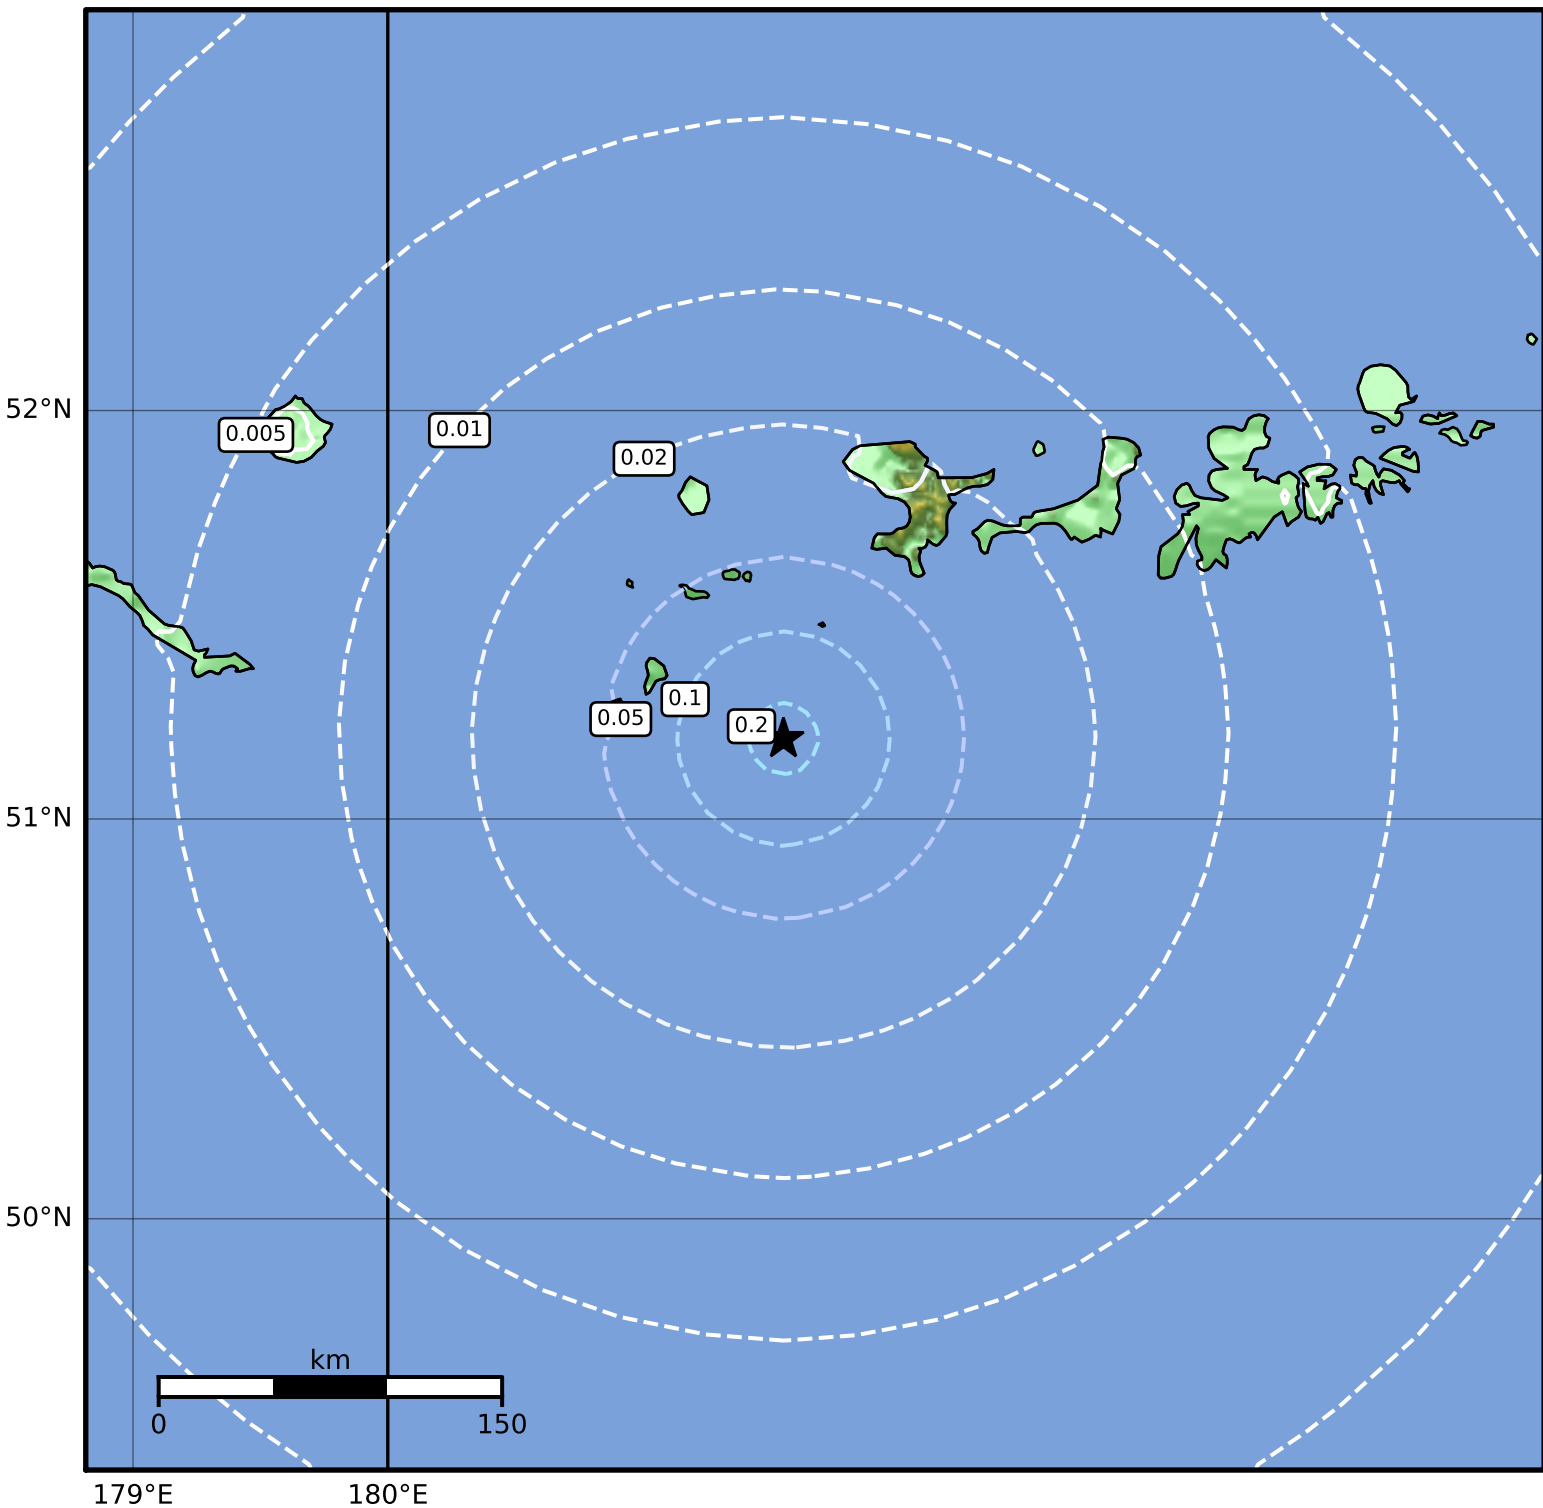

1.0 Second Peak Spectral Acceleration Map Alaska Earthquake Center  
 ShakeMap: 145 km (90 miles) WSW of Adak  
 Jun 01, 2023 11:47:14 UTC M4.2 N51.20 W178.45 Depth: 23.3km ID:ak0236zkimis

SA(1.0) (%g)	0.1	0.2	0.5	1	2	5	10	20	50	100	200
--------------	-----	-----	-----	---	---	---	----	----	----	-----	-----

Scale based on Worden et al. (2012)

Version 2: Processed 2023-06-01T16:18:32Z

△ Seismic Instrument ○ Reported Intensity

★ Epicenter