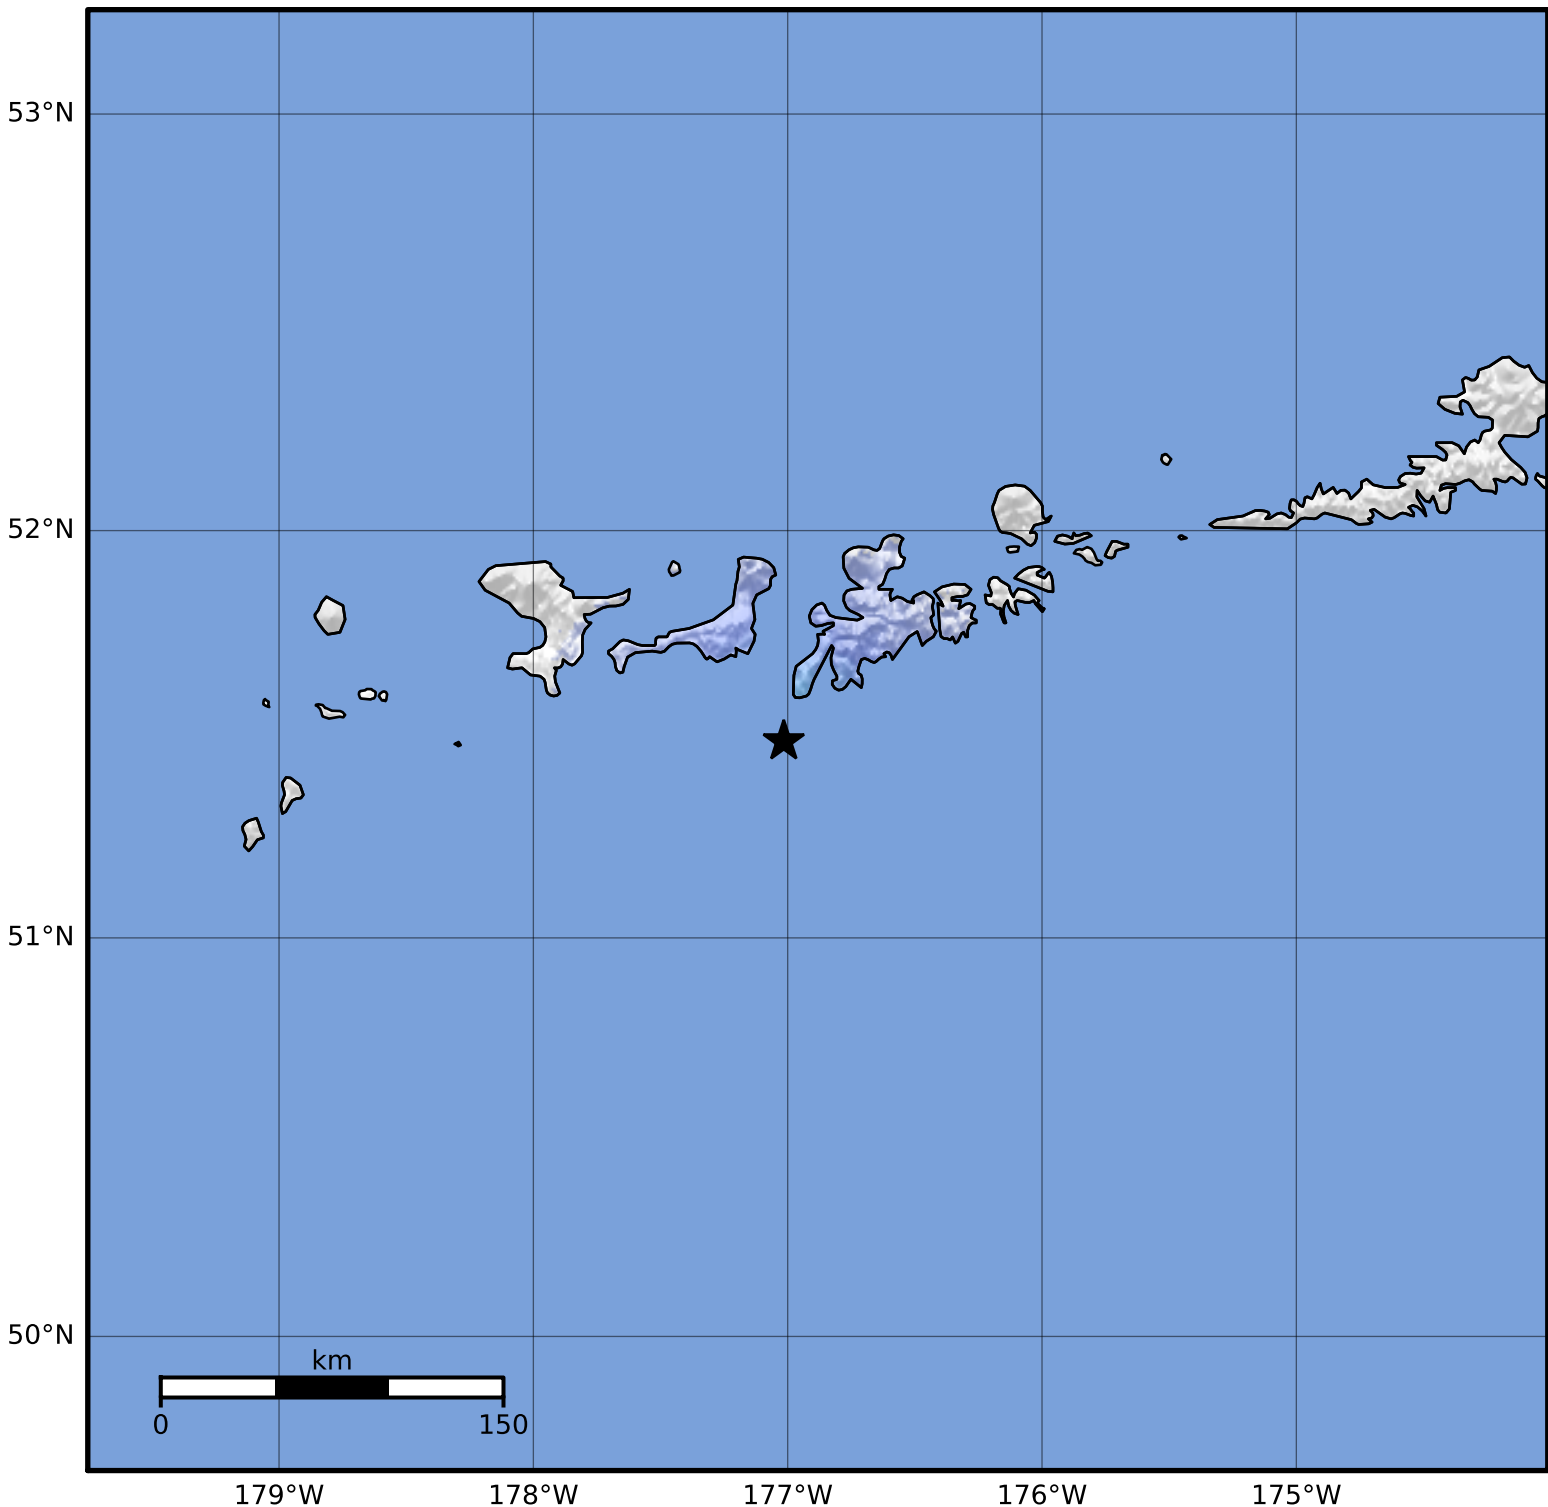

Macroseismic Intensity Map Alaska Earthquake Center
 ShakeMap: 50 km (31 miles) SSW of Adak
 Jun 02, 2023 21:44:22 UTC M3.7 N51.49 W177.02 Depth: 13.2km ID:ak02371dzoc4

SHAKING	Not felt	Weak	Light	Moderate	Strong	Very strong	Severe	Violent	Extreme
DAMAGE	None	None	None	Very light	Light	Moderate	Moderate/heavy	Heavy	Very heavy
PGA(%g)	<0.0464	0.297	2.76	6.2	11.5	21.5	40.1	74.7	>139
PGV(cm/s)	<0.0215	0.135	1.41	4.65	9.64	20	41.4	85.8	>178
INTENSITY	I	II-III	IV	V	VI	VII	VIII	IX	X+

Scale based on Worden et al. (2012)

Version 2: Processed 2023-06-03T04:55:12Z

△ Seismic Instrument ○ Reported Intensity

★ Epicenter