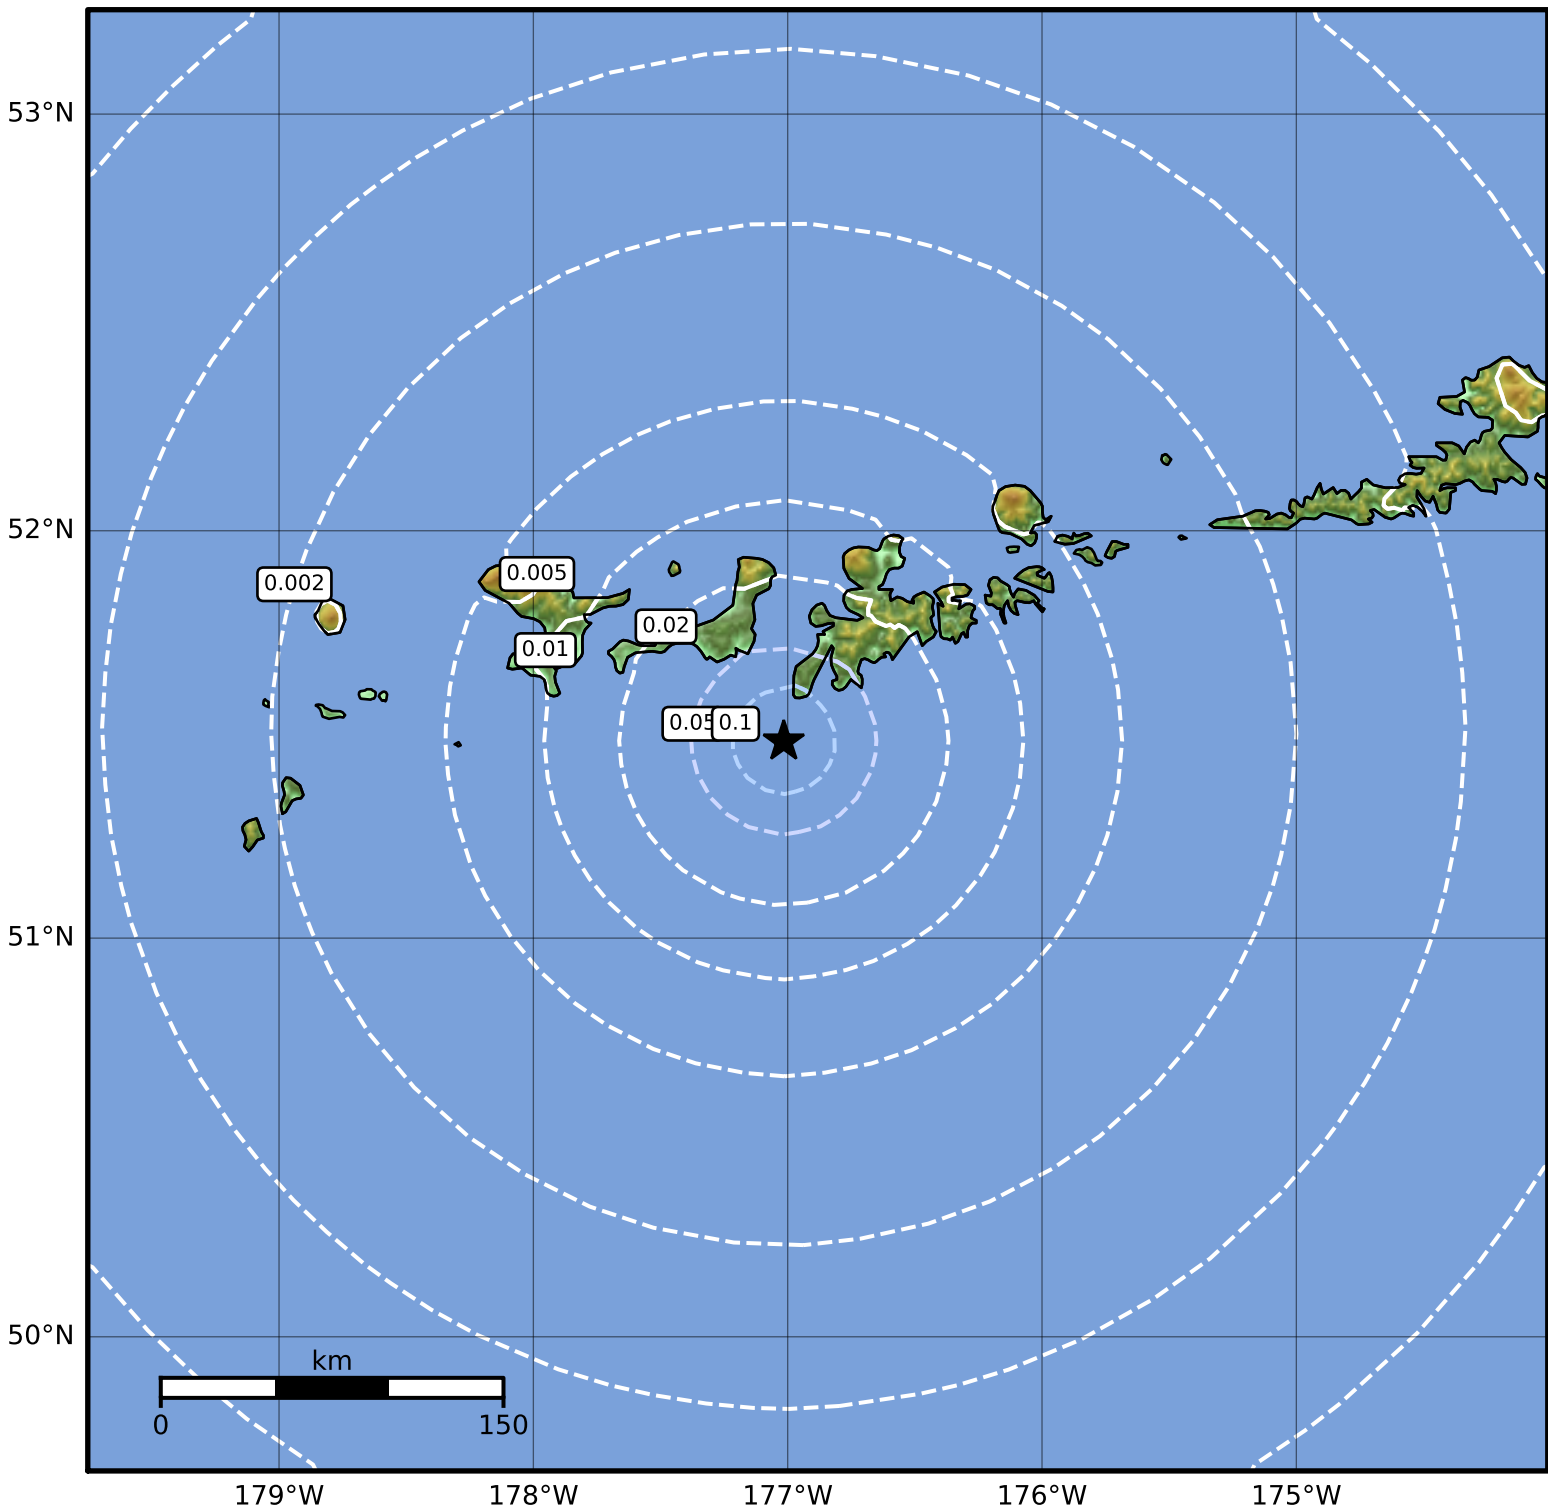

Peak Ground Velocity Map Alaska Earthquake Center  
ShakeMap: 50 km (31 miles) SSW of Adak  
Jun 02, 2023 21:44:22 UTC M3.7 N51.49 W177.02 Depth: 13.2km ID:ak02371dzoc4

PGV (cm/s)	0.1	0.2	0.5	1	2	5	10	20	50	100	200
------------	-----	-----	-----	---	---	---	----	----	----	-----	-----

Scale based on Worden et al. (2012)

Version 2: Processed 2023-06-03T04:55:12Z

△ Seismic Instrument ○ Reported Intensity

★ Epicenter