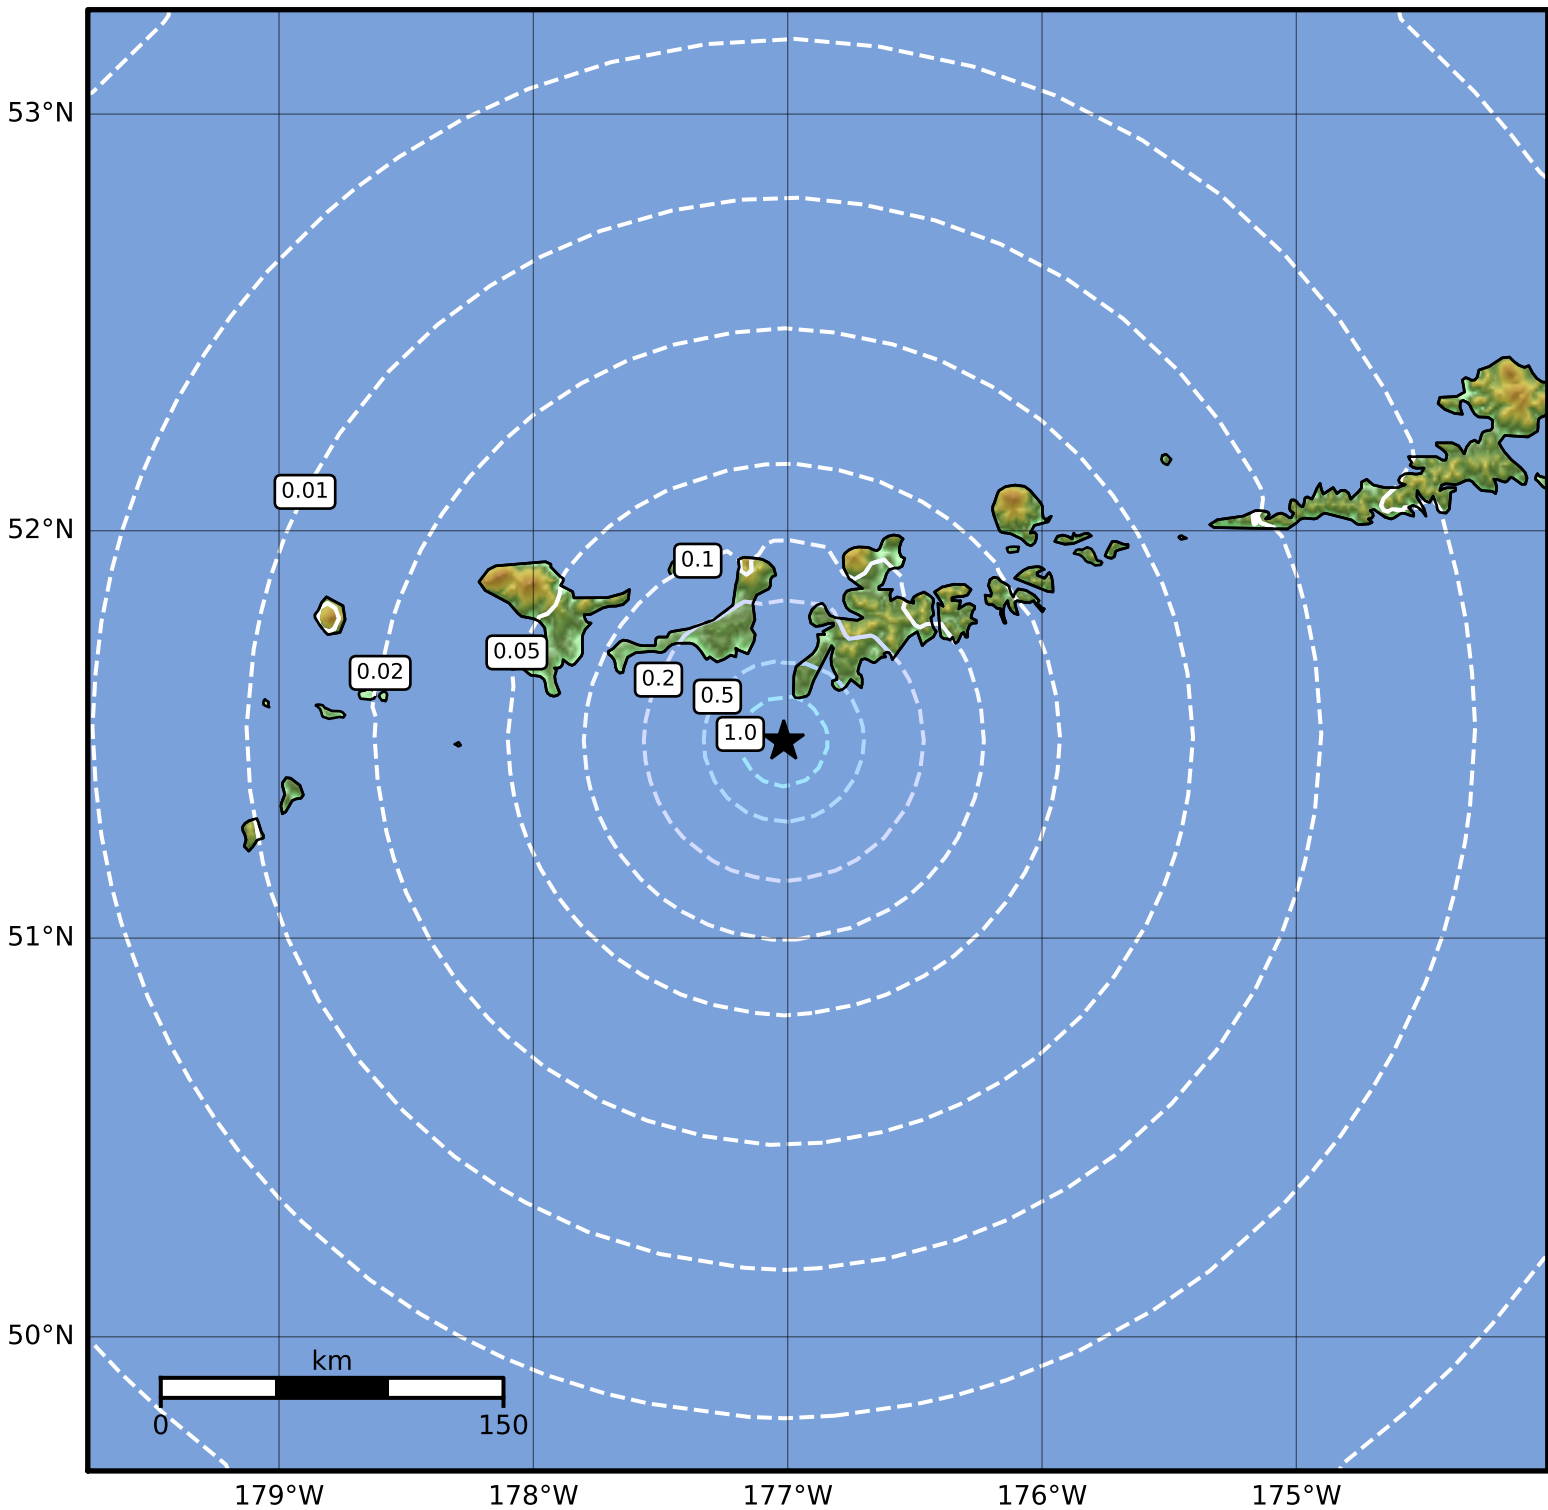

0.3 Second Peak Spectral Acceleration Map Alaska Earthquake Center  
 ShakeMap: 50 km (31 miles) SSW of Adak  
 Jun 02, 2023 21:44:22 UTC M3.7 N51.49 W177.02 Depth: 13.2km ID:ak02371dzoc4

SA(0.3) (%g)	0.1	0.2	0.5	1	2	5	10	20	50	100	200
--------------	-----	-----	-----	---	---	---	----	----	----	-----	-----

Scale based on Worden et al. (2012)

Version 2: Processed 2023-06-03T04:55:12Z

△ Seismic Instrument    ○ Reported Intensity

★ Epicenter