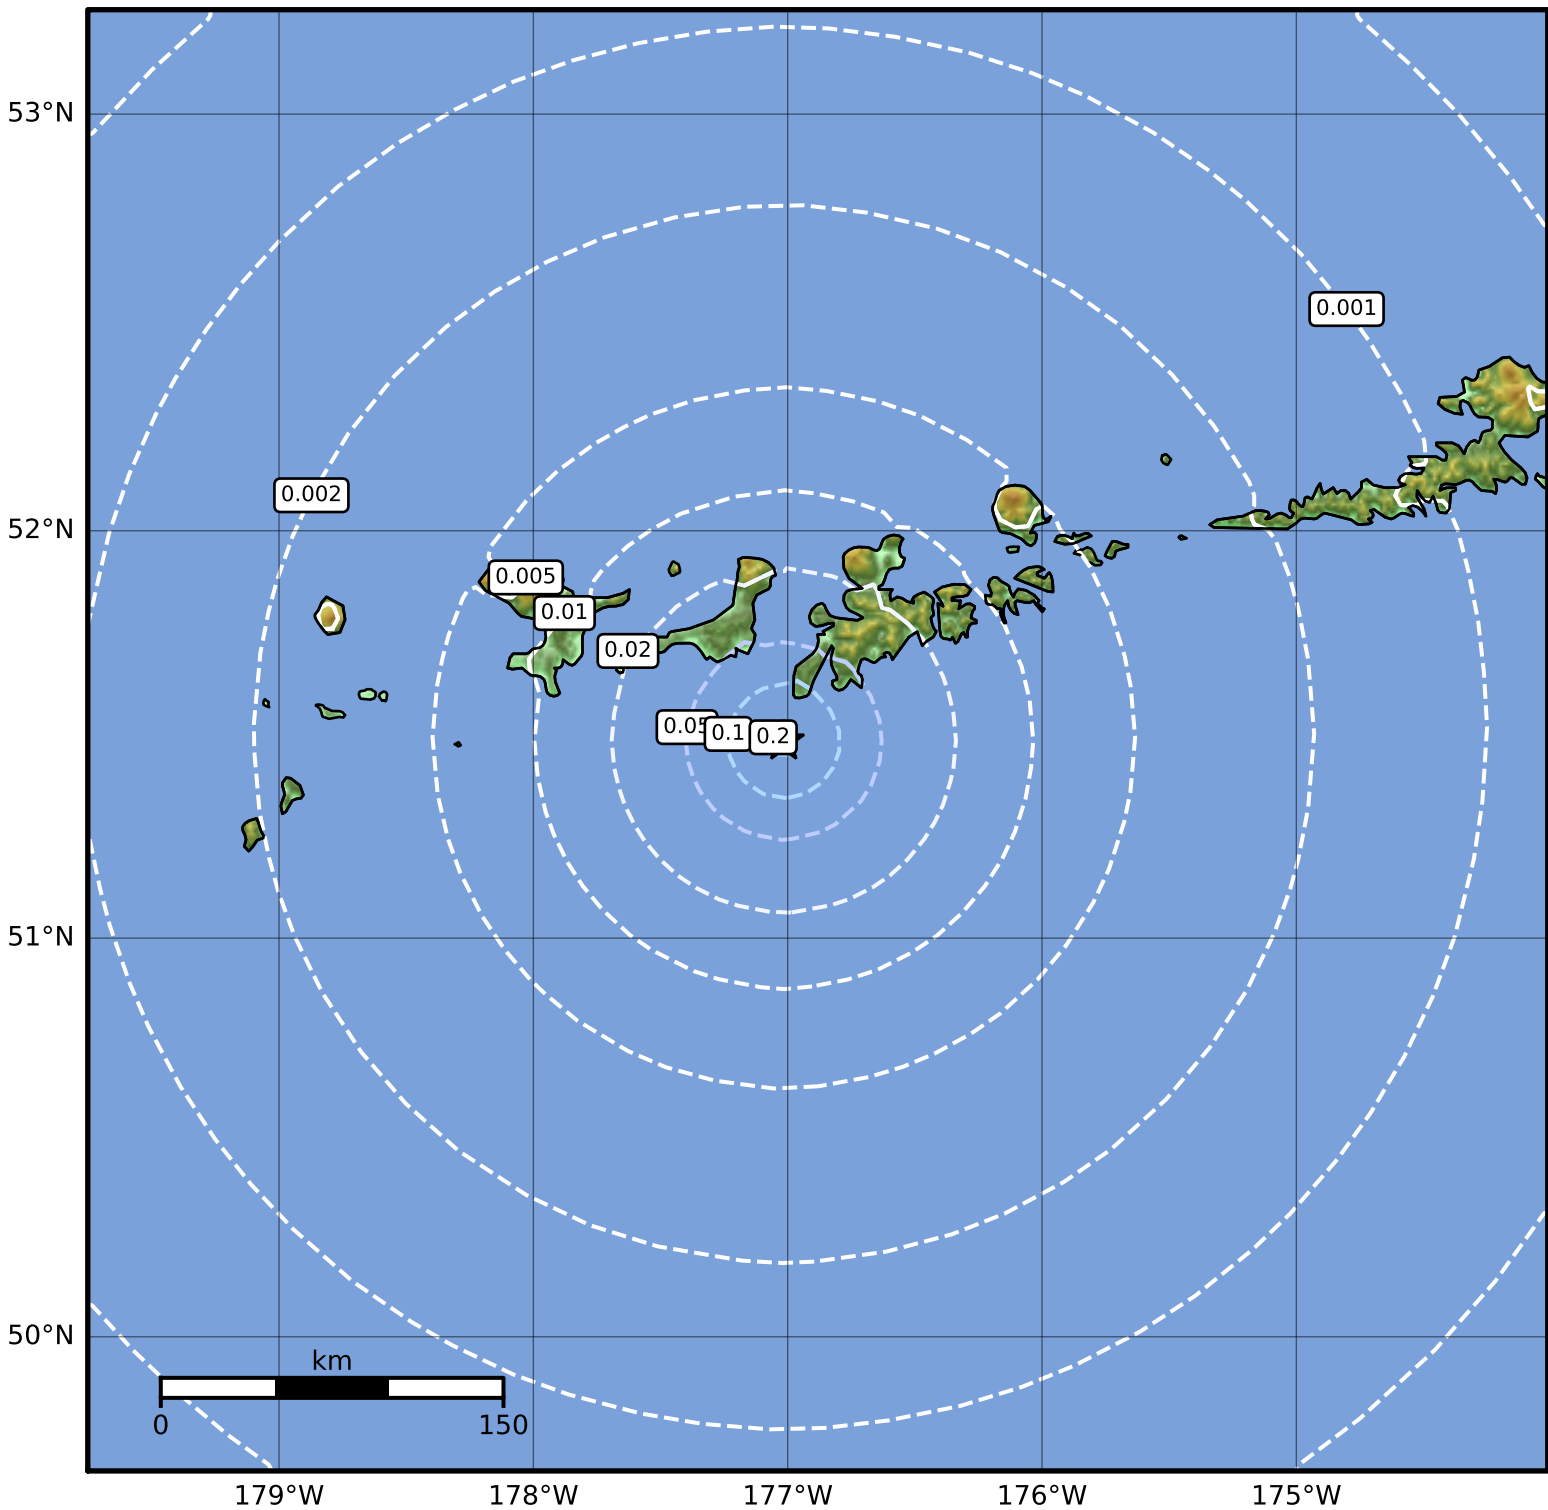

1.0 Second Peak Spectral Acceleration Map Alaska Earthquake Center  
 ShakeMap: 50 km (31 miles) SSW of Adak  
 Jun 02, 2023 21:44:22 UTC M3.7 N51.49 W177.02 Depth: 13.2km ID:ak02371dzoc4

SA(1.0) (%g)	0.1	0.2	0.5	1	2	5	10	20	50	100	200
--------------	-----	-----	-----	---	---	---	----	----	----	-----	-----

Scale based on Worden et al. (2012)

Version 2: Processed 2023-06-03T04:55:12Z

△ Seismic Instrument   ○ Reported Intensity

★ Epicenter