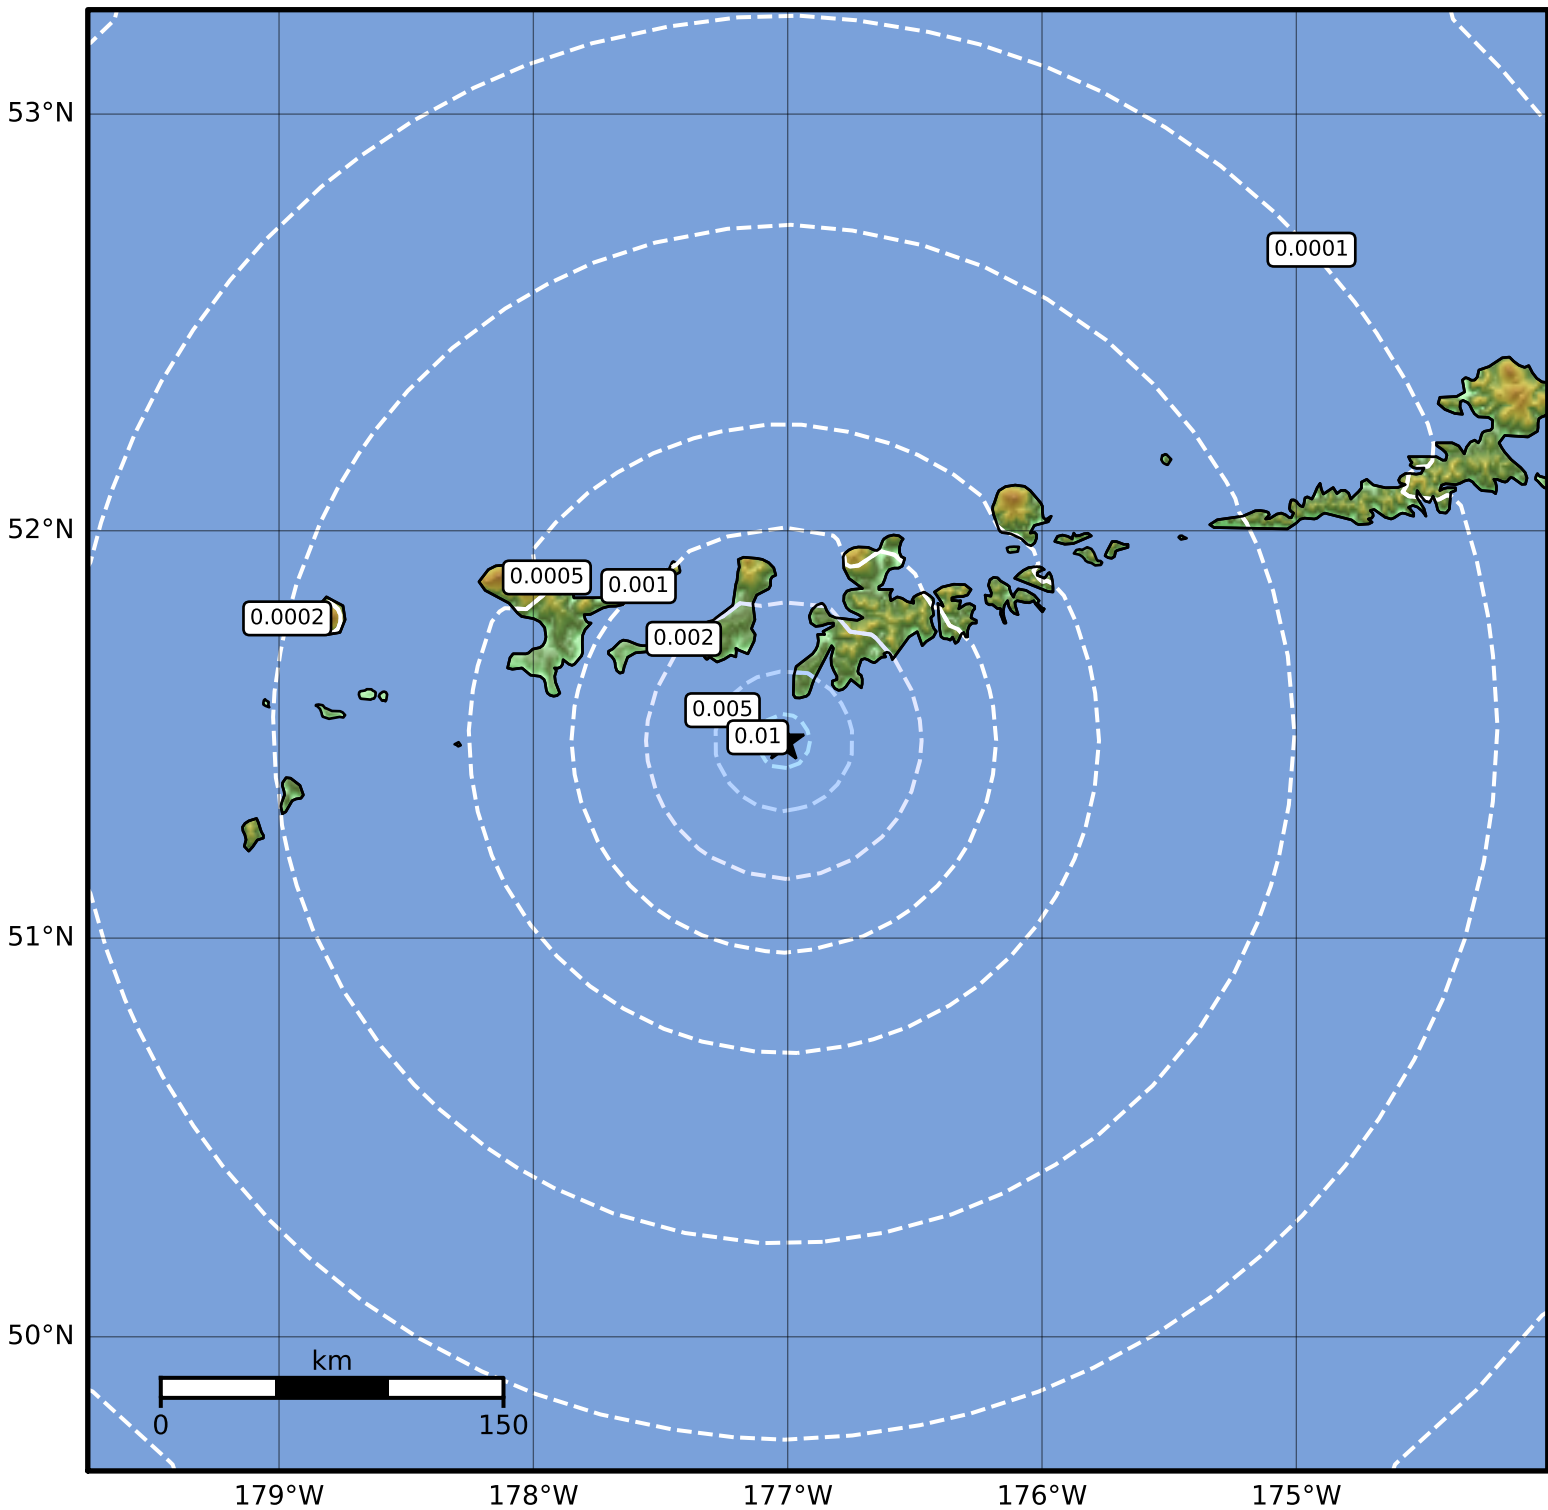

3.0 Second Peak Spectral Acceleration Map Alaska Earthquake Center  
 ShakeMap: 50 km (31 miles) SSW of Adak  
 Jun 02, 2023 21:44:22 UTC M3.7 N51.49 W177.02 Depth: 13.2km ID:ak02371dzoc4

| SA(3.0) (%g) | 0.1 | 0.2 | 0.5 | 1 | 2 | 5 | 10 | 20 | 50 |
|--------------|-----|-----|-----|---|---|---|----|----|----|
|--------------|-----|-----|-----|---|---|---|----|----|----|

Scale based on Worden et al. (2012)

Version 2: Processed 2023-06-03T04:55:12Z

△ Seismic Instrument ○ Reported Intensity

★ Epicenter