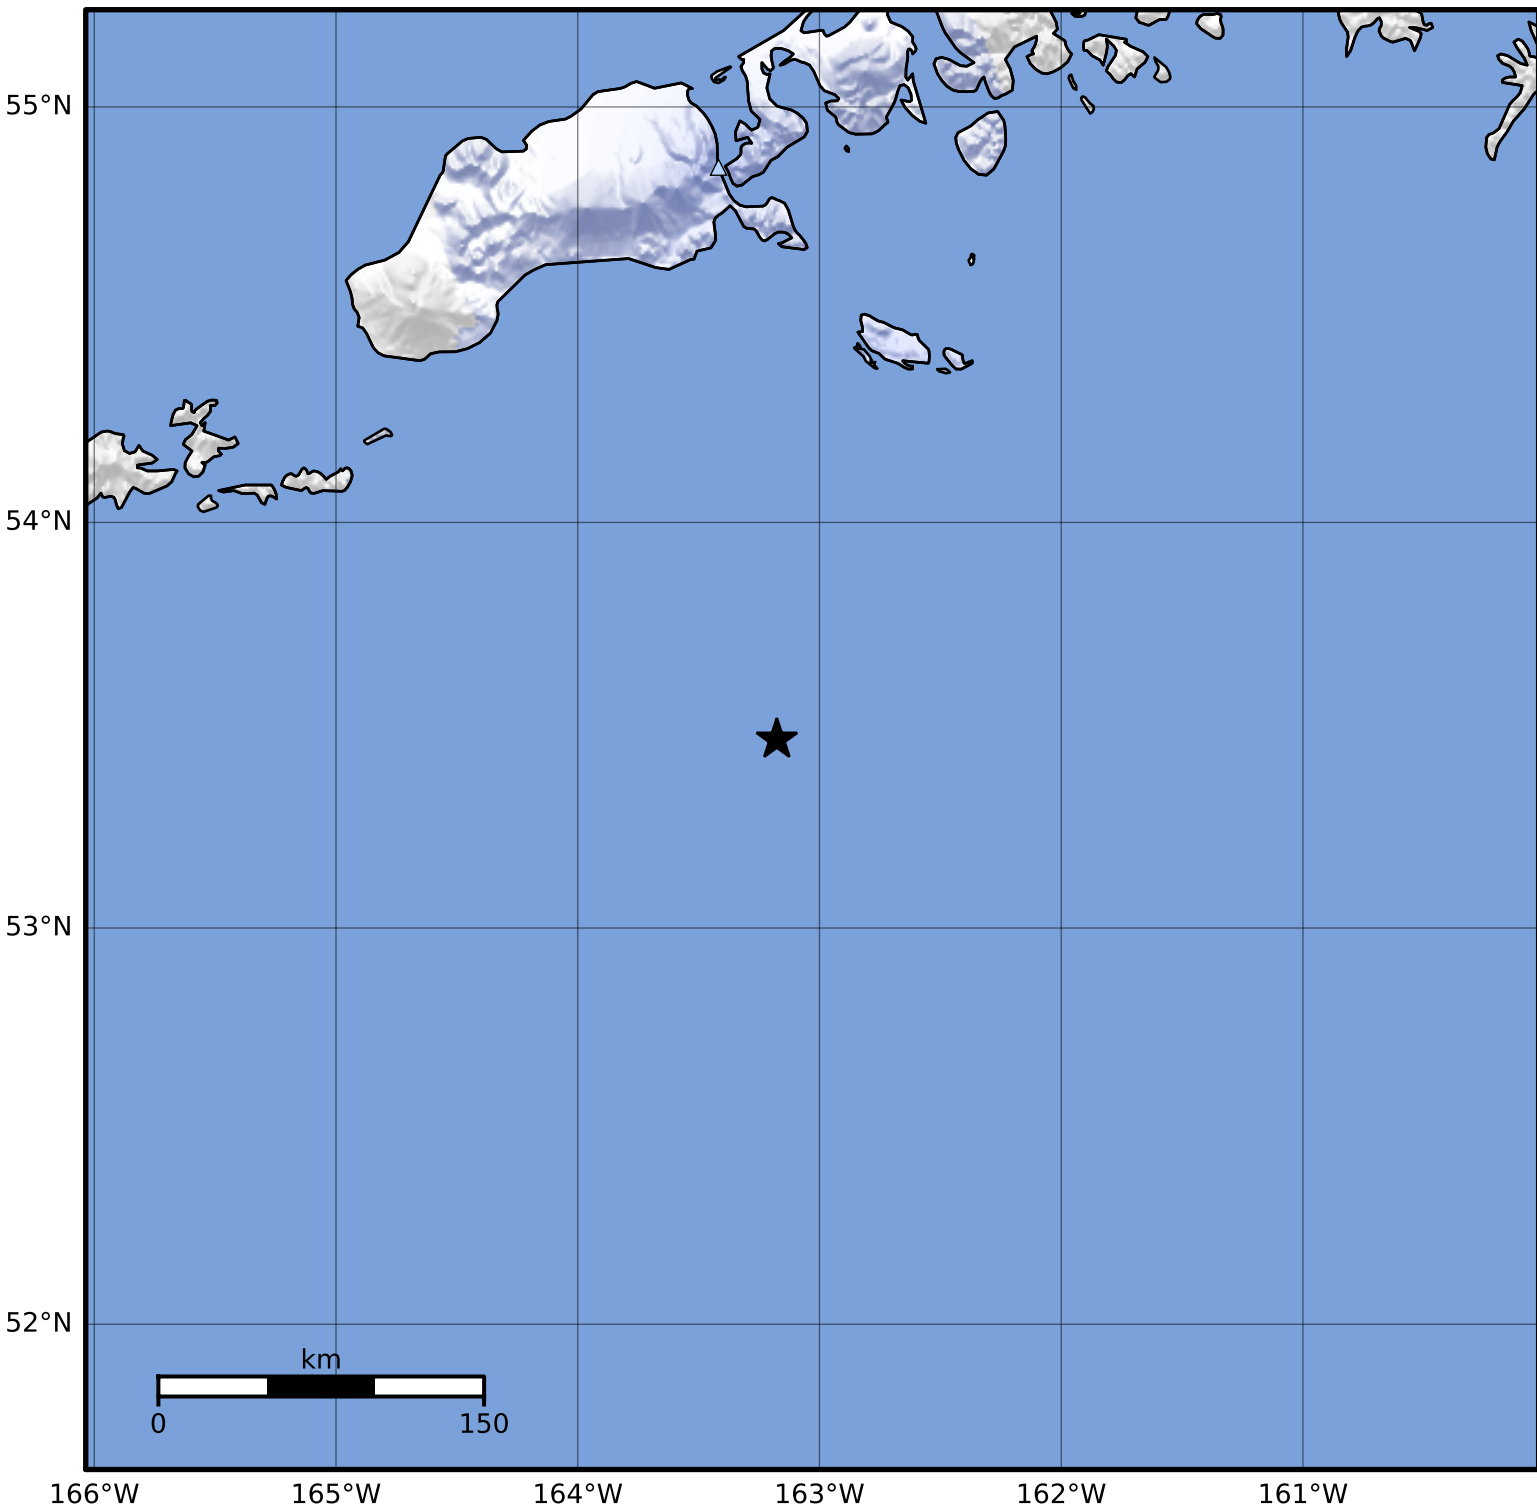

Macroseismic Intensity Map Alaska Earthquake Center  
 ShakeMap: 154 km (96 miles) S of False Pass  
 Jun 03, 2023 15:24:55 UTC M4.2 N53.47 W163.18 Depth: 13.5km ID:ak02372xub10

SHAKING	Not felt	Weak	Light	Moderate	Strong	Very strong	Severe	Violent	Extreme
DAMAGE	None	None	None	Very light	Light	Moderate	Moderate/heavy	Heavy	Very heavy
PGA(%g)	<0.0464	0.297	2.76	6.2	11.5	21.5	40.1	74.7	>139
PGV(cm/s)	<0.0215	0.135	1.41	4.65	9.64	20	41.4	85.8	>178
INTENSITY	<b>I</b>	<b>II-III</b>	<b>IV</b>	<b>V</b>	<b>VI</b>	<b>VII</b>	<b>VIII</b>	<b>IX</b>	<b>X+</b>

Scale based on Worden et al. (2012)

Version 2: Processed 2023-06-03T18:47:19Z

△ Seismic Instrument ○ Reported Intensity

★ Epicenter