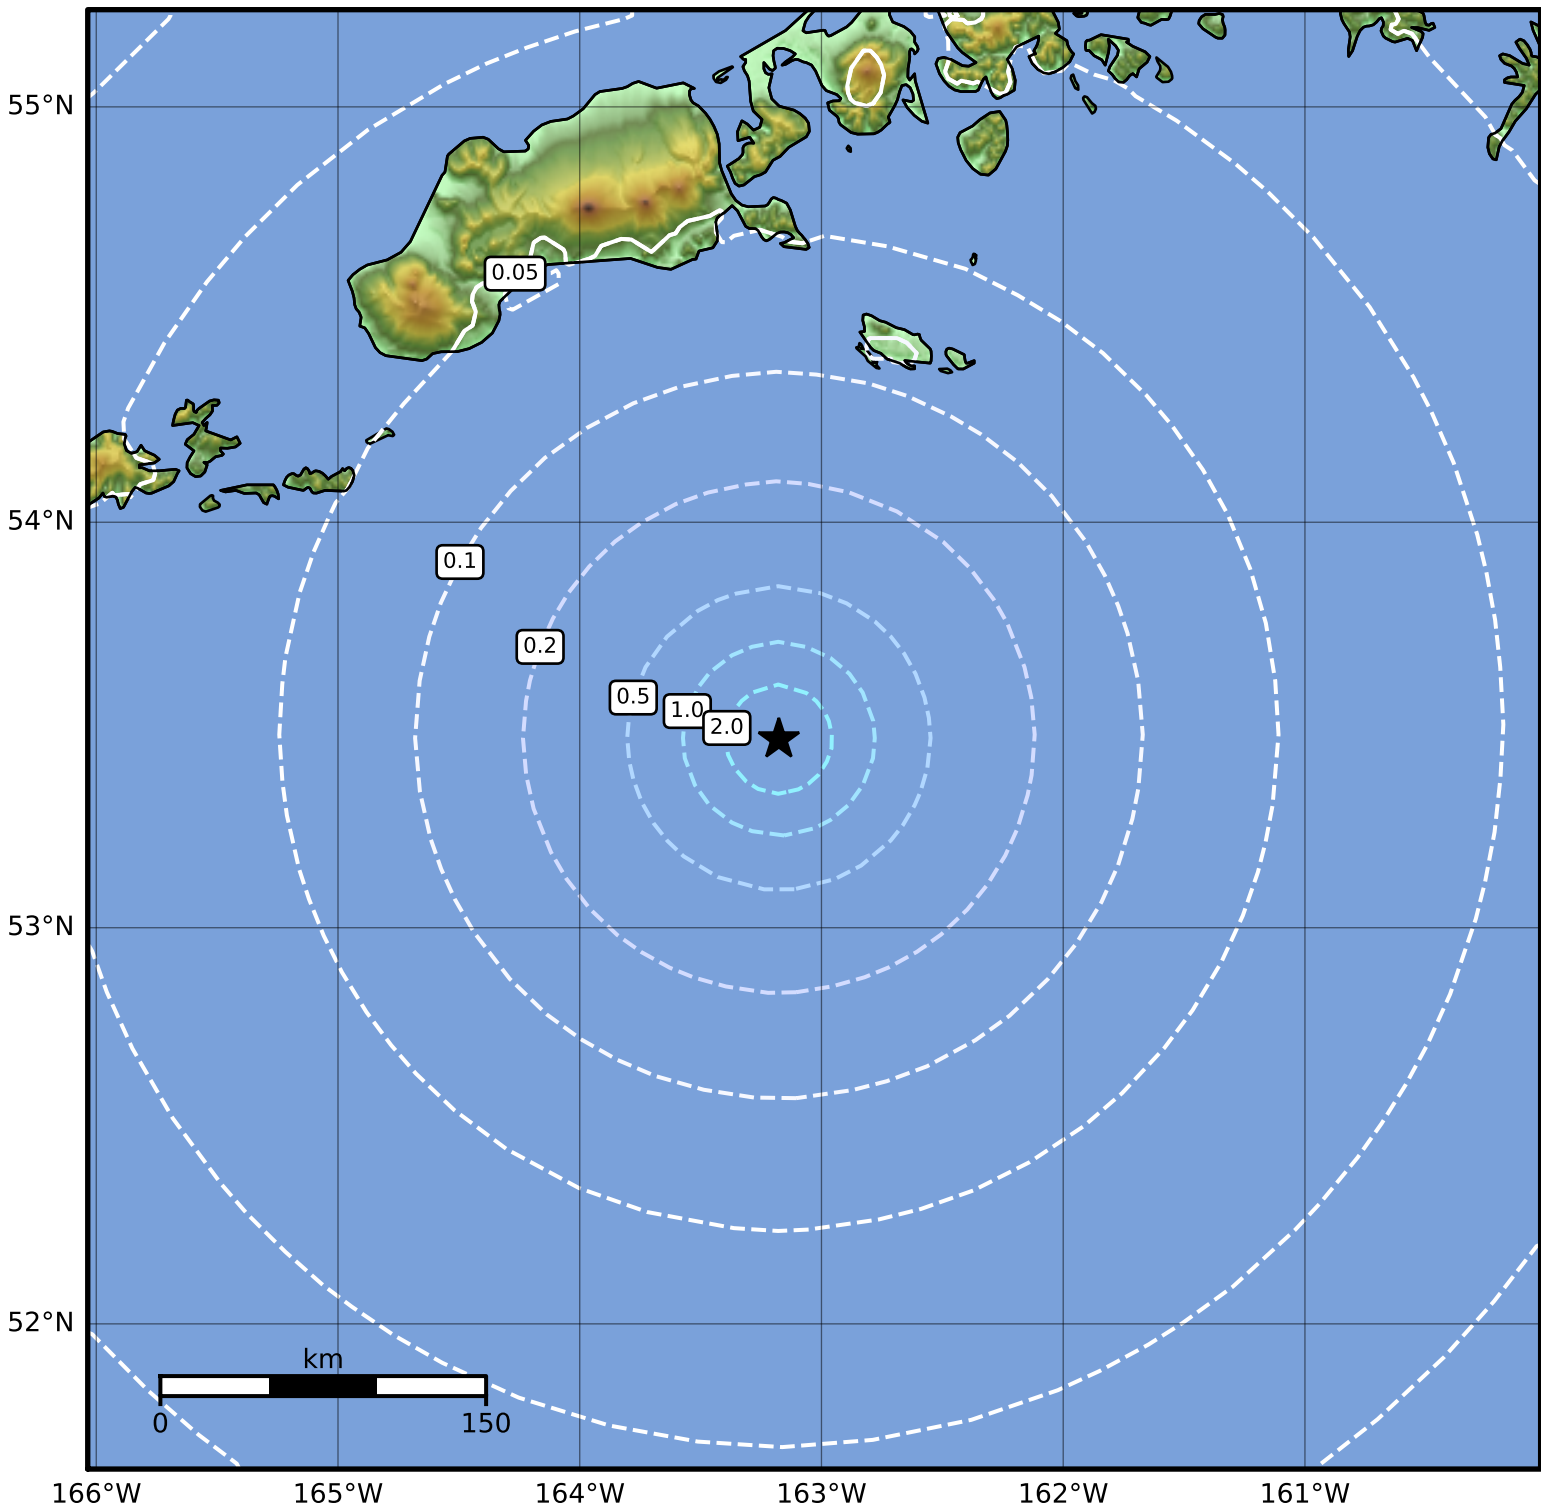

0.3 Second Peak Spectral Acceleration Map Alaska Earthquake Center
 ShakeMap: 154 km (96 miles) S of False Pass
 Jun 03, 2023 15:24:55 UTC M4.2 N53.47 W163.18 Depth: 13.5km ID:ak02372xub10

SA(0.3) (%g)	0.1	0.2	0.5	1	2	5	10	20	50	100	200
---------------------	------------	------------	------------	----------	----------	----------	-----------	-----------	-----------	------------	------------

Scale based on Worden et al. (2012)

Version 2: Processed 2023-06-03T18:47:19Z

△ Seismic Instrument ○ Reported Intensity

★ Epicenter