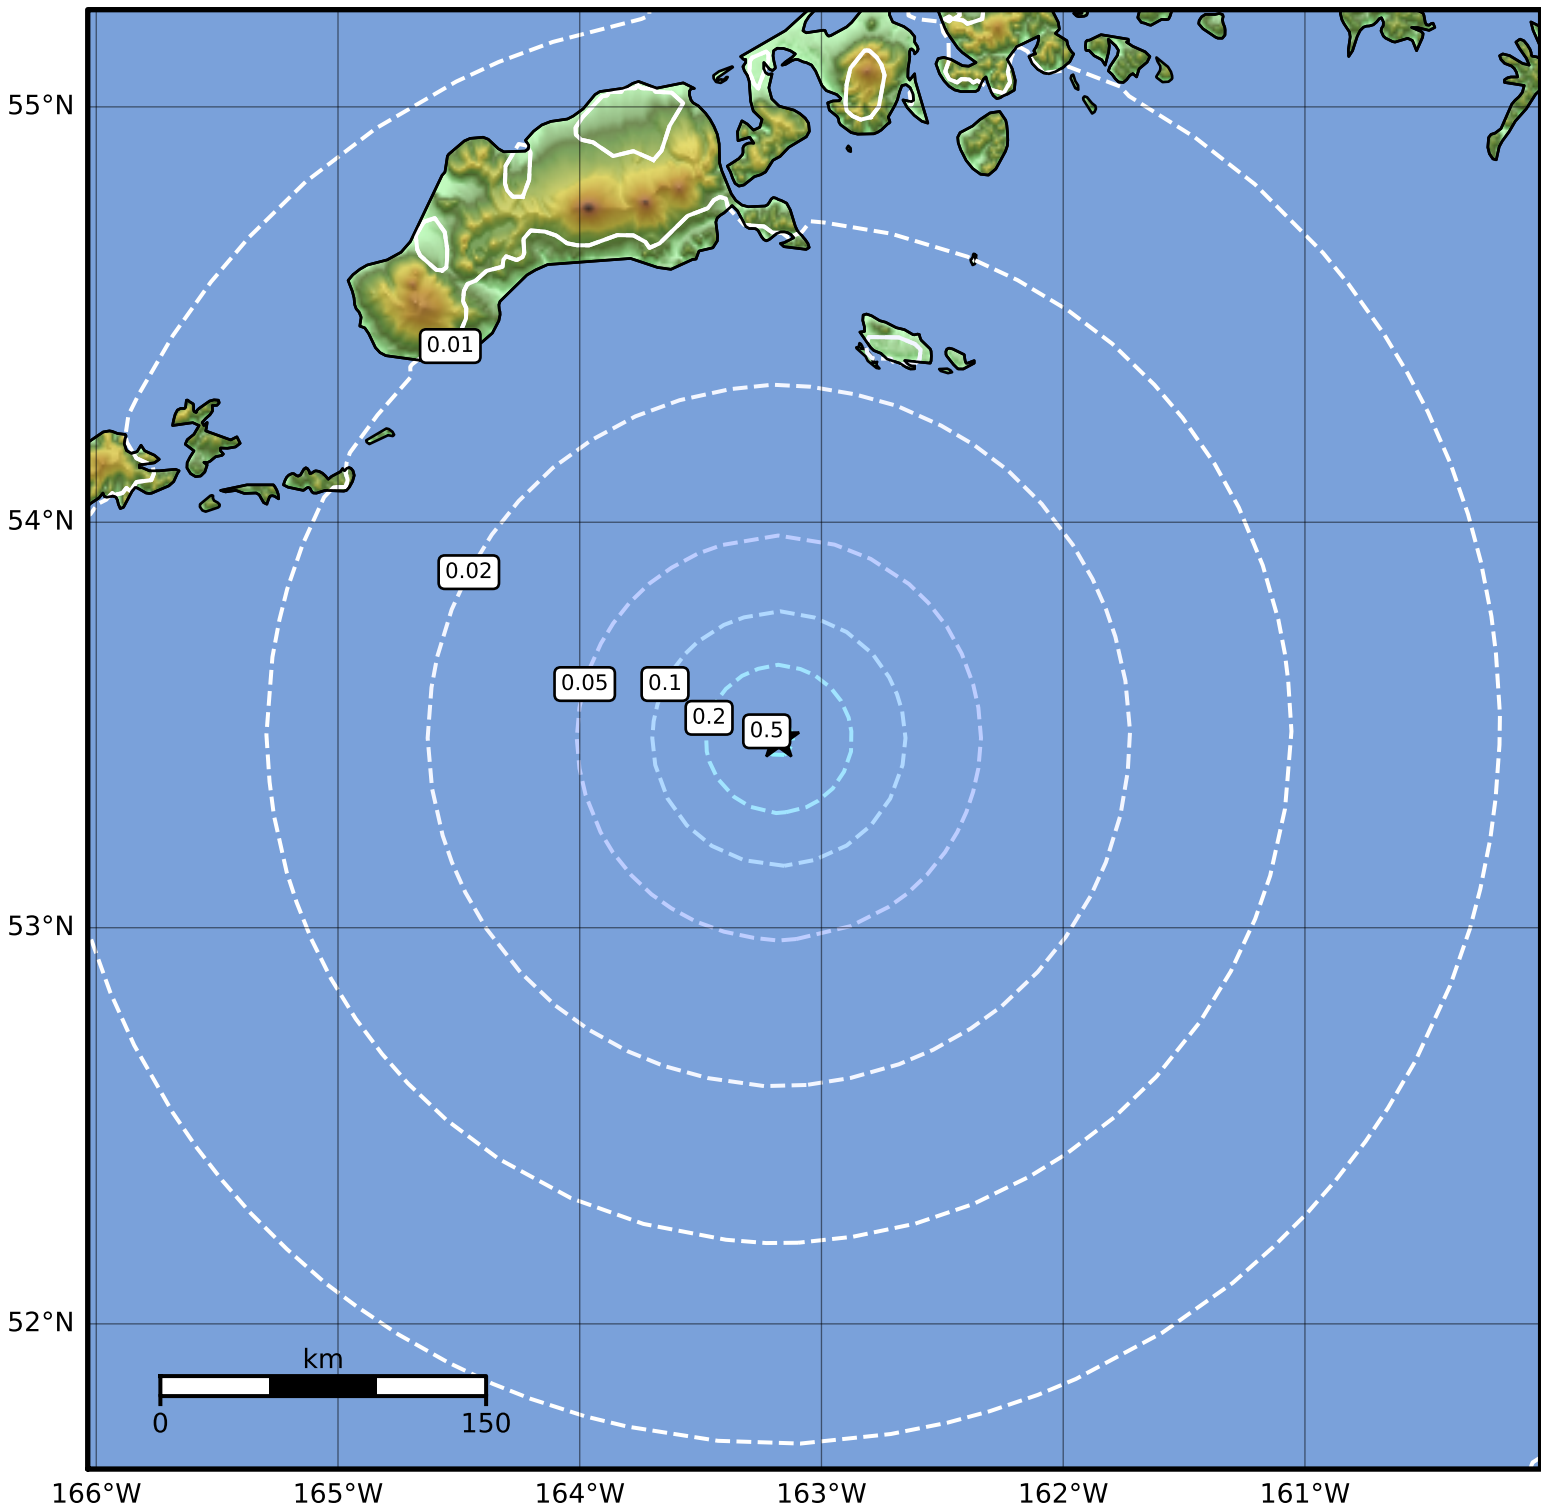

1.0 Second Peak Spectral Acceleration Map Alaska Earthquake Center
 ShakeMap: 154 km (96 miles) S of False Pass
 Jun 03, 2023 15:24:55 UTC M4.2 N53.47 W163.18 Depth: 13.5km ID:ak02372xub10

SA(1.0) (%g)	0.1	0.2	0.5	1	2	5	10	20	50	100	200
--------------	-----	-----	-----	---	---	---	----	----	----	-----	-----

Scale based on Worden et al. (2012)

Version 2: Processed 2023-06-03T18:47:19Z

△ Seismic Instrument ○ Reported Intensity

★ Epicenter