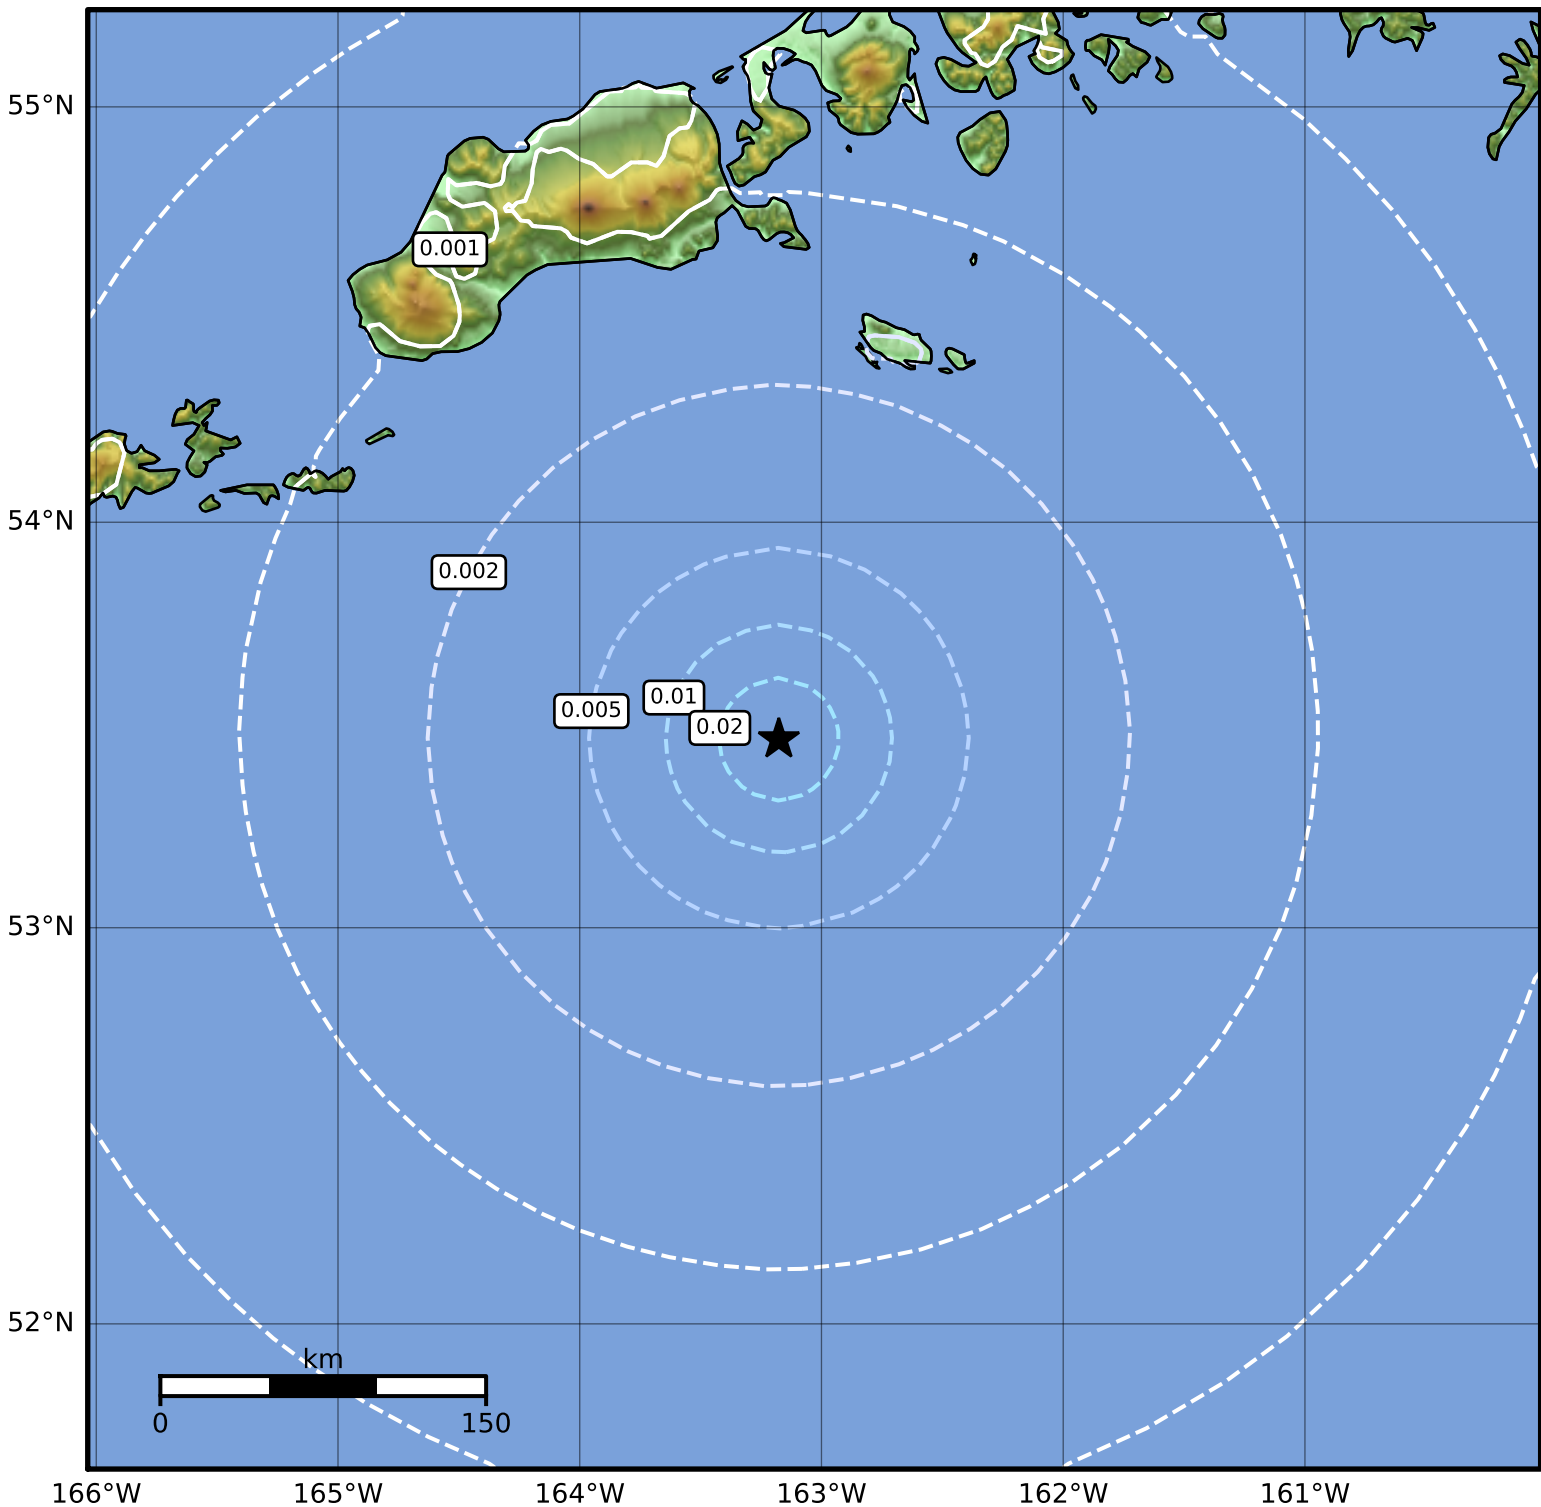

3.0 Second Peak Spectral Acceleration Map Alaska Earthquake Center  
ShakeMap: 154 km (96 miles) S of False Pass  
Jun 03, 2023 15:24:55 UTC M4.2 N53.47 W163.18 Depth: 13.5km ID:ak02372xub10

SA(3.0) (%g)	0.1	0.2	0.5	1	2	5	10	20	50

Scale based on Worden et al. (2012)

Version 2: Processed 2023-06-03T18:47:19Z

△ Seismic Instrument ○ Reported Intensity

★ Epicenter