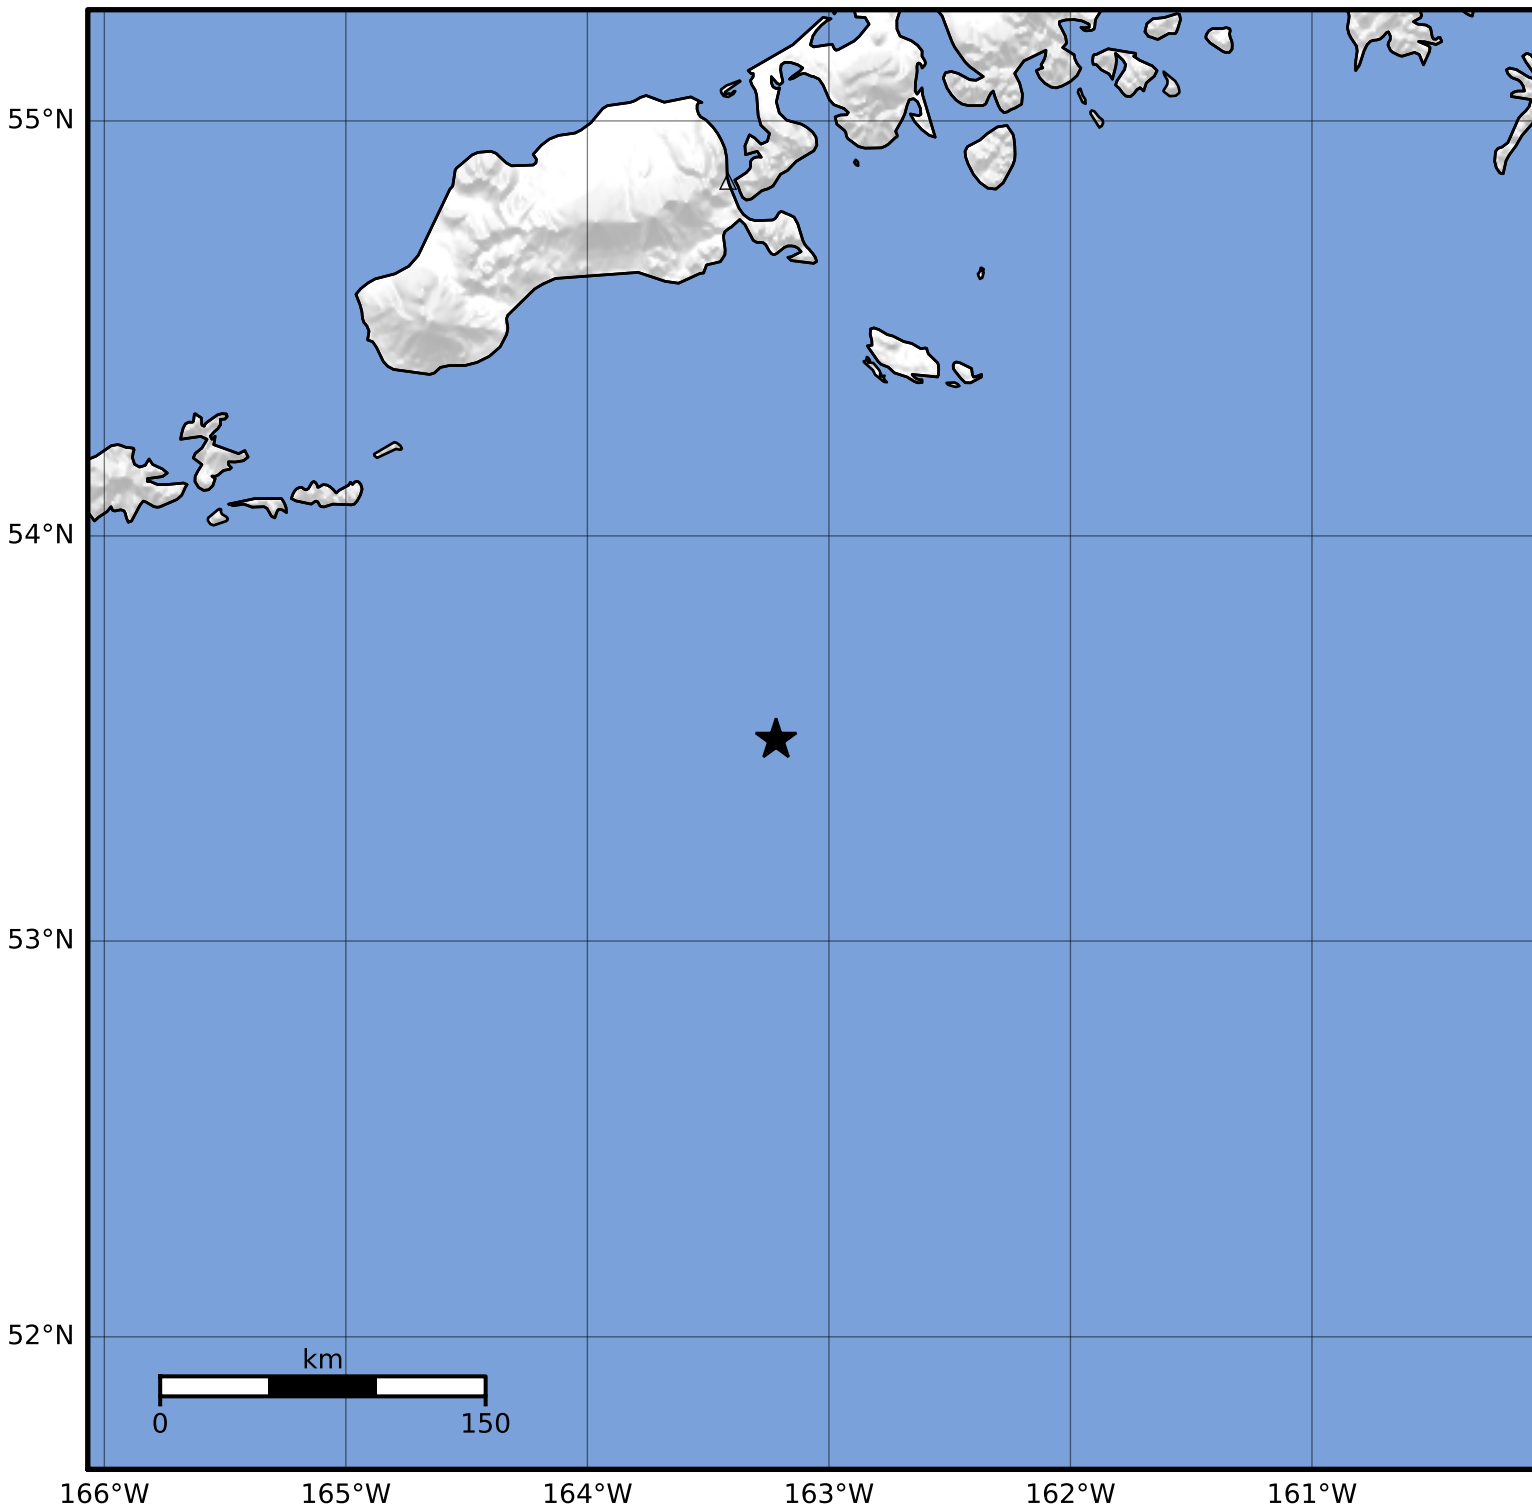

Macroseismic Intensity Map Alaska Earthquake Center
 ShakeMap: 151 km (94 miles) S of False Pass
 Jun 03, 2023 15:37:21 UTC M3.6 N53.50 W163.22 Depth: 25.6km ID:ak02372xwxf8

SHAKING	Not felt	Weak	Light	Moderate	Strong	Very strong	Severe	Violent	Extreme
DAMAGE	None	None	None	Very light	Light	Moderate	Moderate/heavy	Heavy	Very heavy
PGA(%g)	<0.0464	0.297	2.76	6.2	11.5	21.5	40.1	74.7	>139
PGV(cm/s)	<0.0215	0.135	1.41	4.65	9.64	20	41.4	85.8	>178
INTENSITY	I	II-III	IV	V	VI	VII	VIII	IX	X+

Scale based on Worden et al. (2012)

Version 2: Processed 2023-06-03T18:51:11Z

△ Seismic Instrument ○ Reported Intensity

★ Epicenter