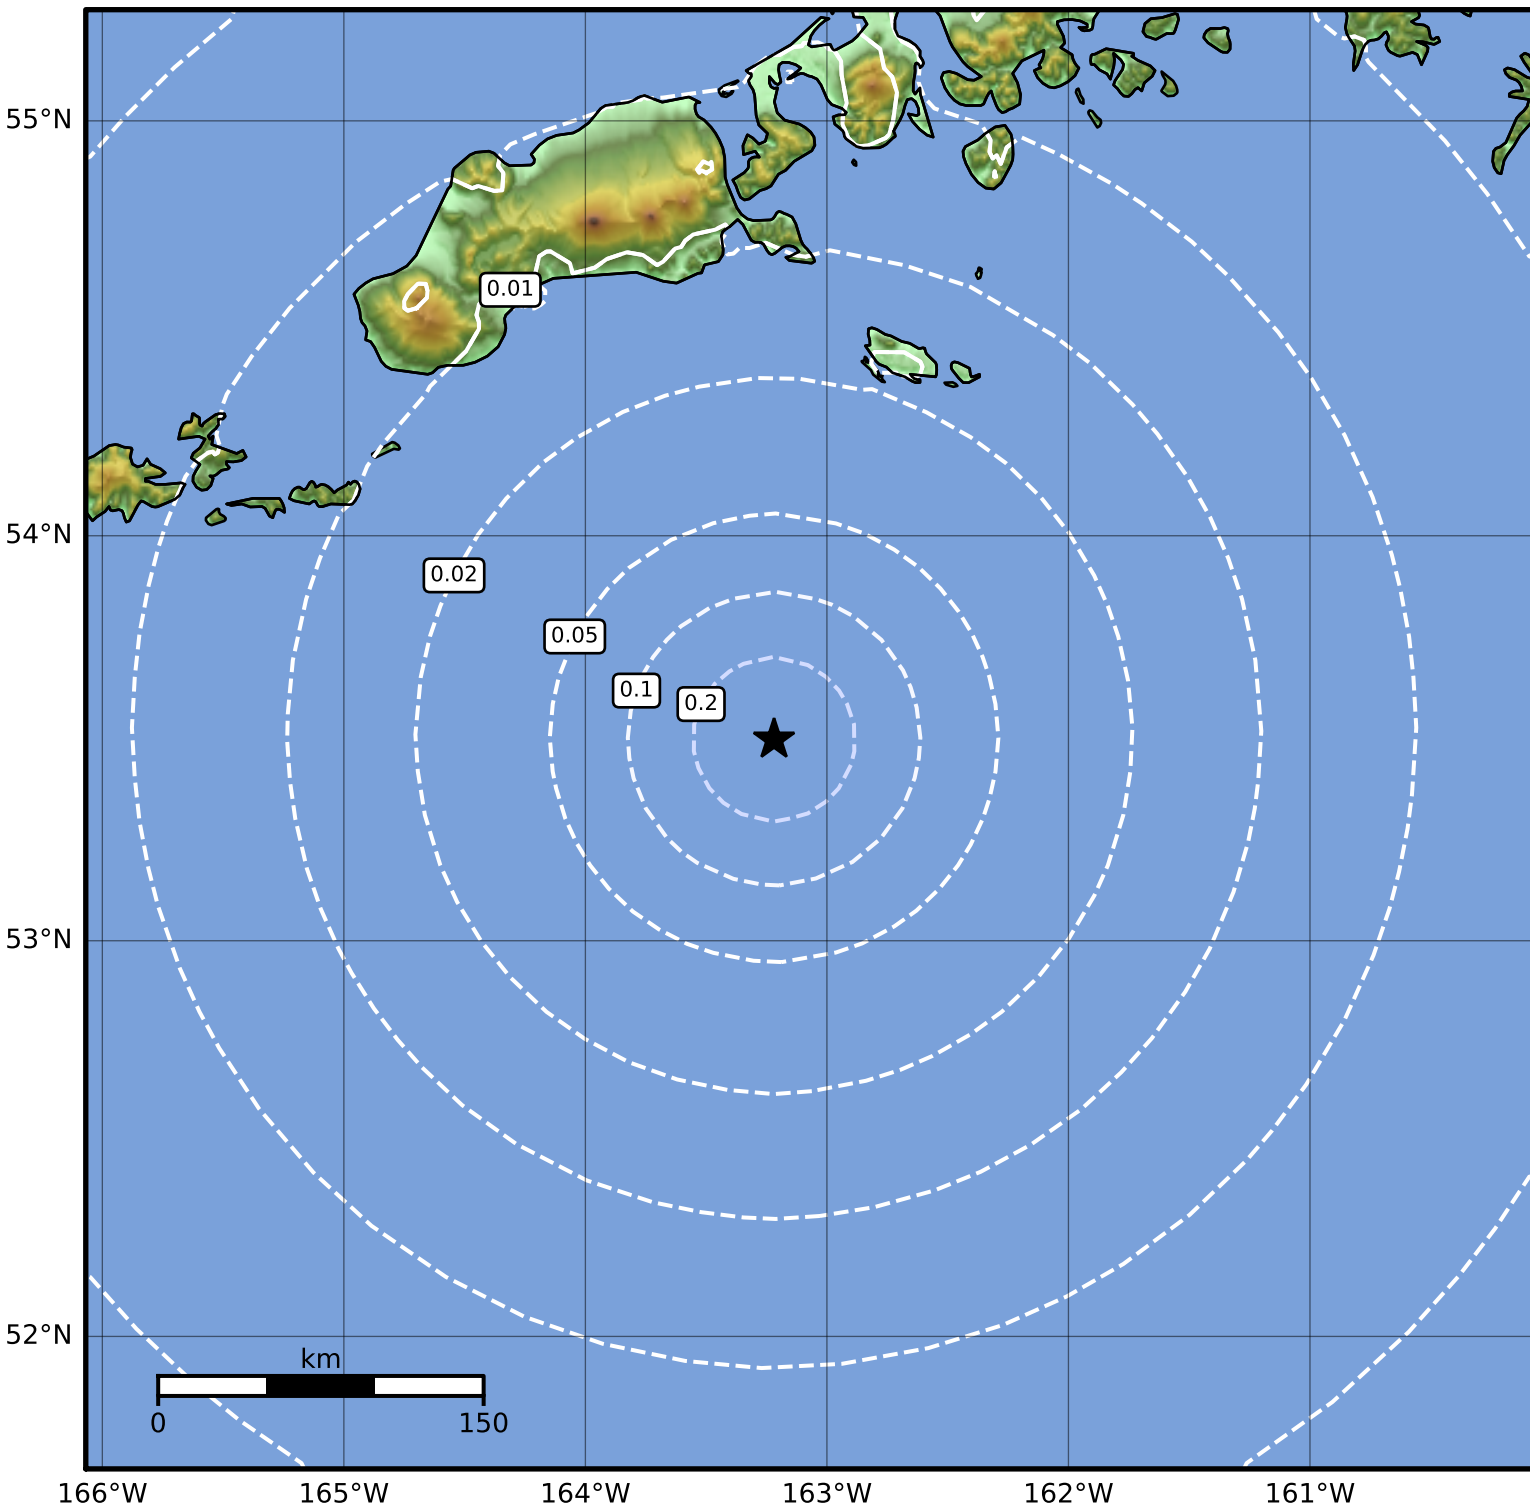

0.3 Second Peak Spectral Acceleration Map Alaska Earthquake Center
 ShakeMap: 151 km (94 miles) S of False Pass
 Jun 03, 2023 15:37:21 UTC M3.6 N53.50 W163.22 Depth: 25.6km ID:ak02372xwxf8

SA(0.3) (%g)	0.1	0.2	0.5	1	2	5	10	20	50	100	200
--------------	-----	-----	-----	---	---	---	----	----	----	-----	-----

Scale based on Worden et al. (2012)

Version 2: Processed 2023-06-03T18:51:11Z

△ Seismic Instrument ○ Reported Intensity

★ Epicenter