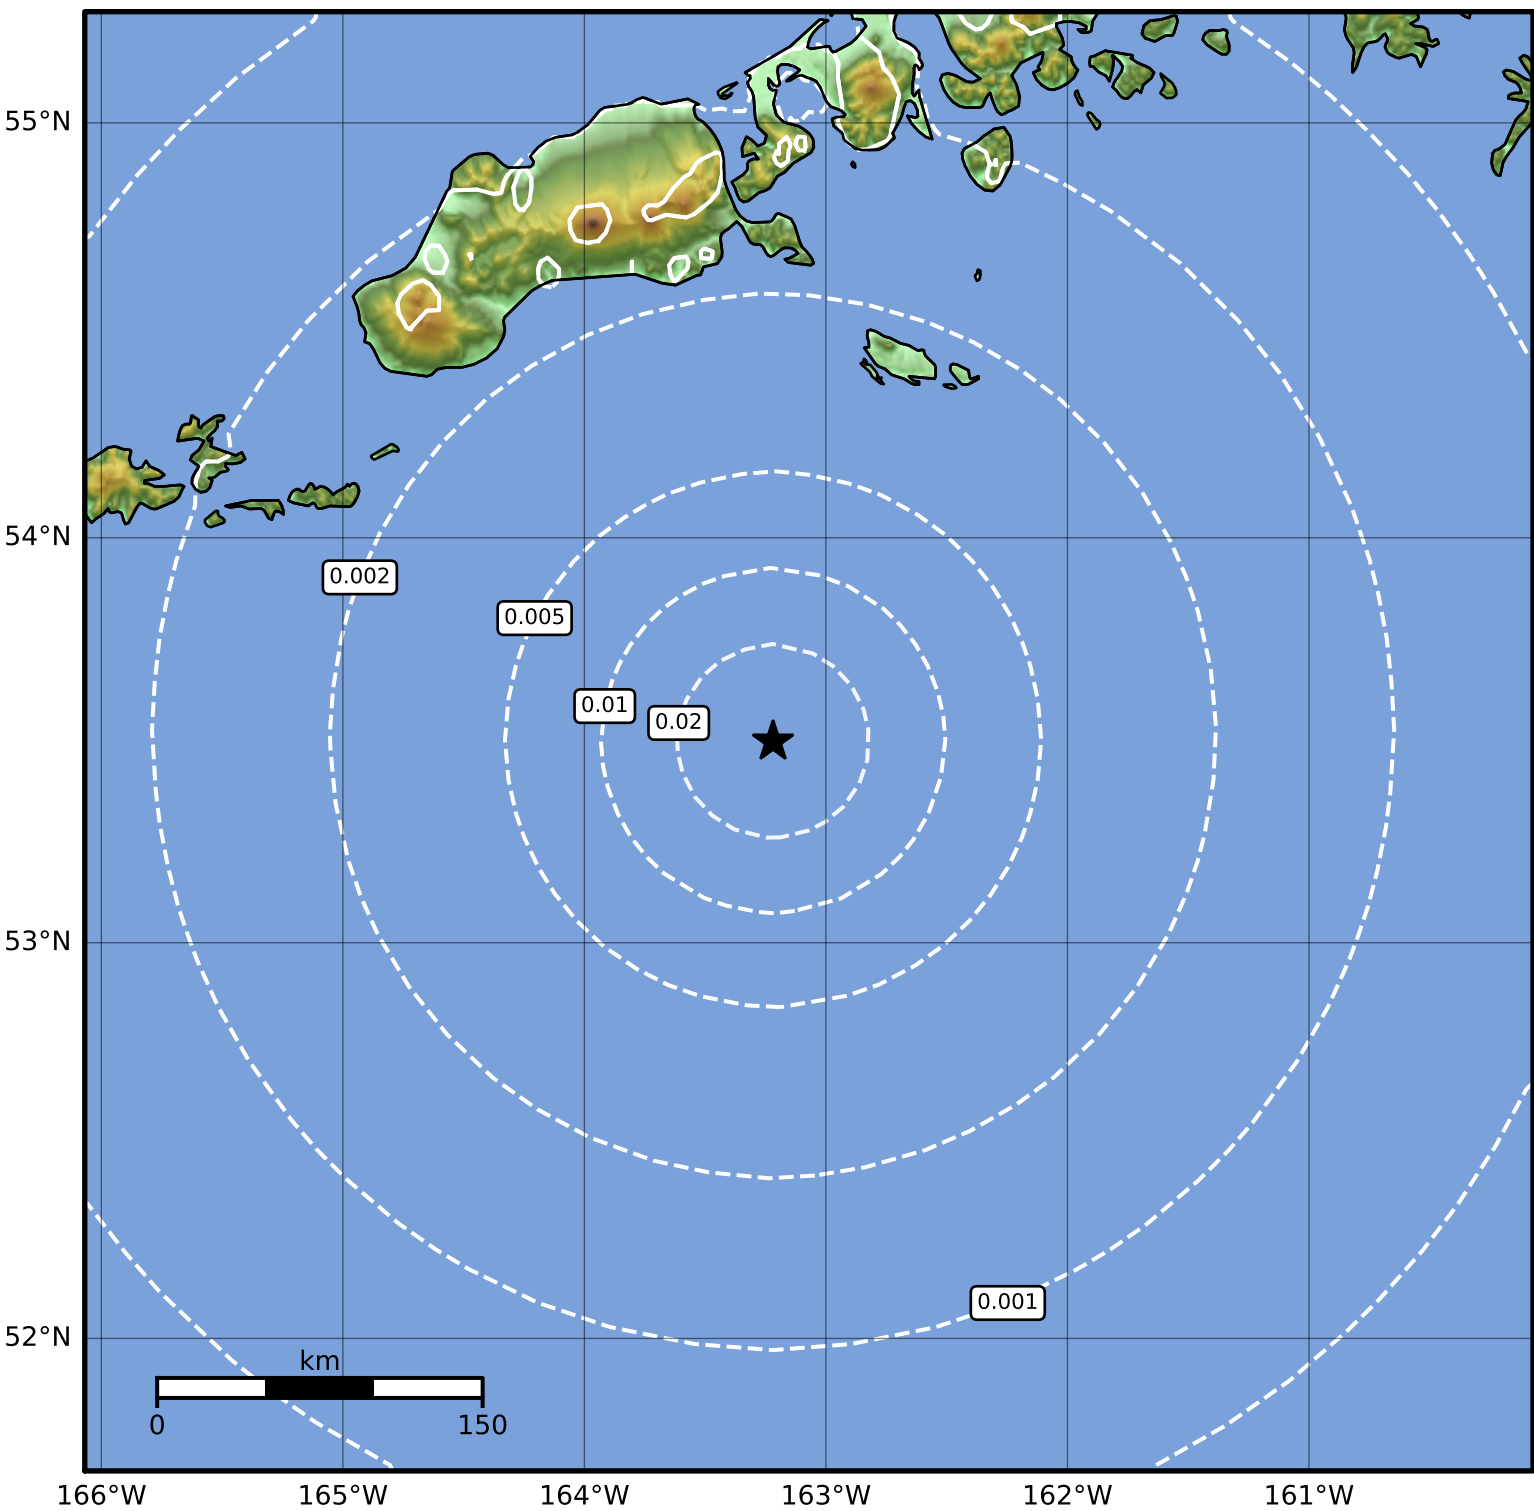

1.0 Second Peak Spectral Acceleration Map Alaska Earthquake Center
 ShakeMap: 151 km (94 miles) S of False Pass
 Jun 03, 2023 15:37:21 UTC M3.6 N53.50 W163.22 Depth: 25.6km ID:ak02372xwxf8

SA(1.0) (%g)	0.1	0.2	0.5	1	2	5	10	20	50	100	200
---------------------	------------	------------	------------	----------	----------	----------	-----------	-----------	-----------	------------	------------

Scale based on Worden et al. (2012)

Version 2: Processed 2023-06-03T18:51:11Z

△ Seismic Instrument ○ Reported Intensity ★ Epicenter