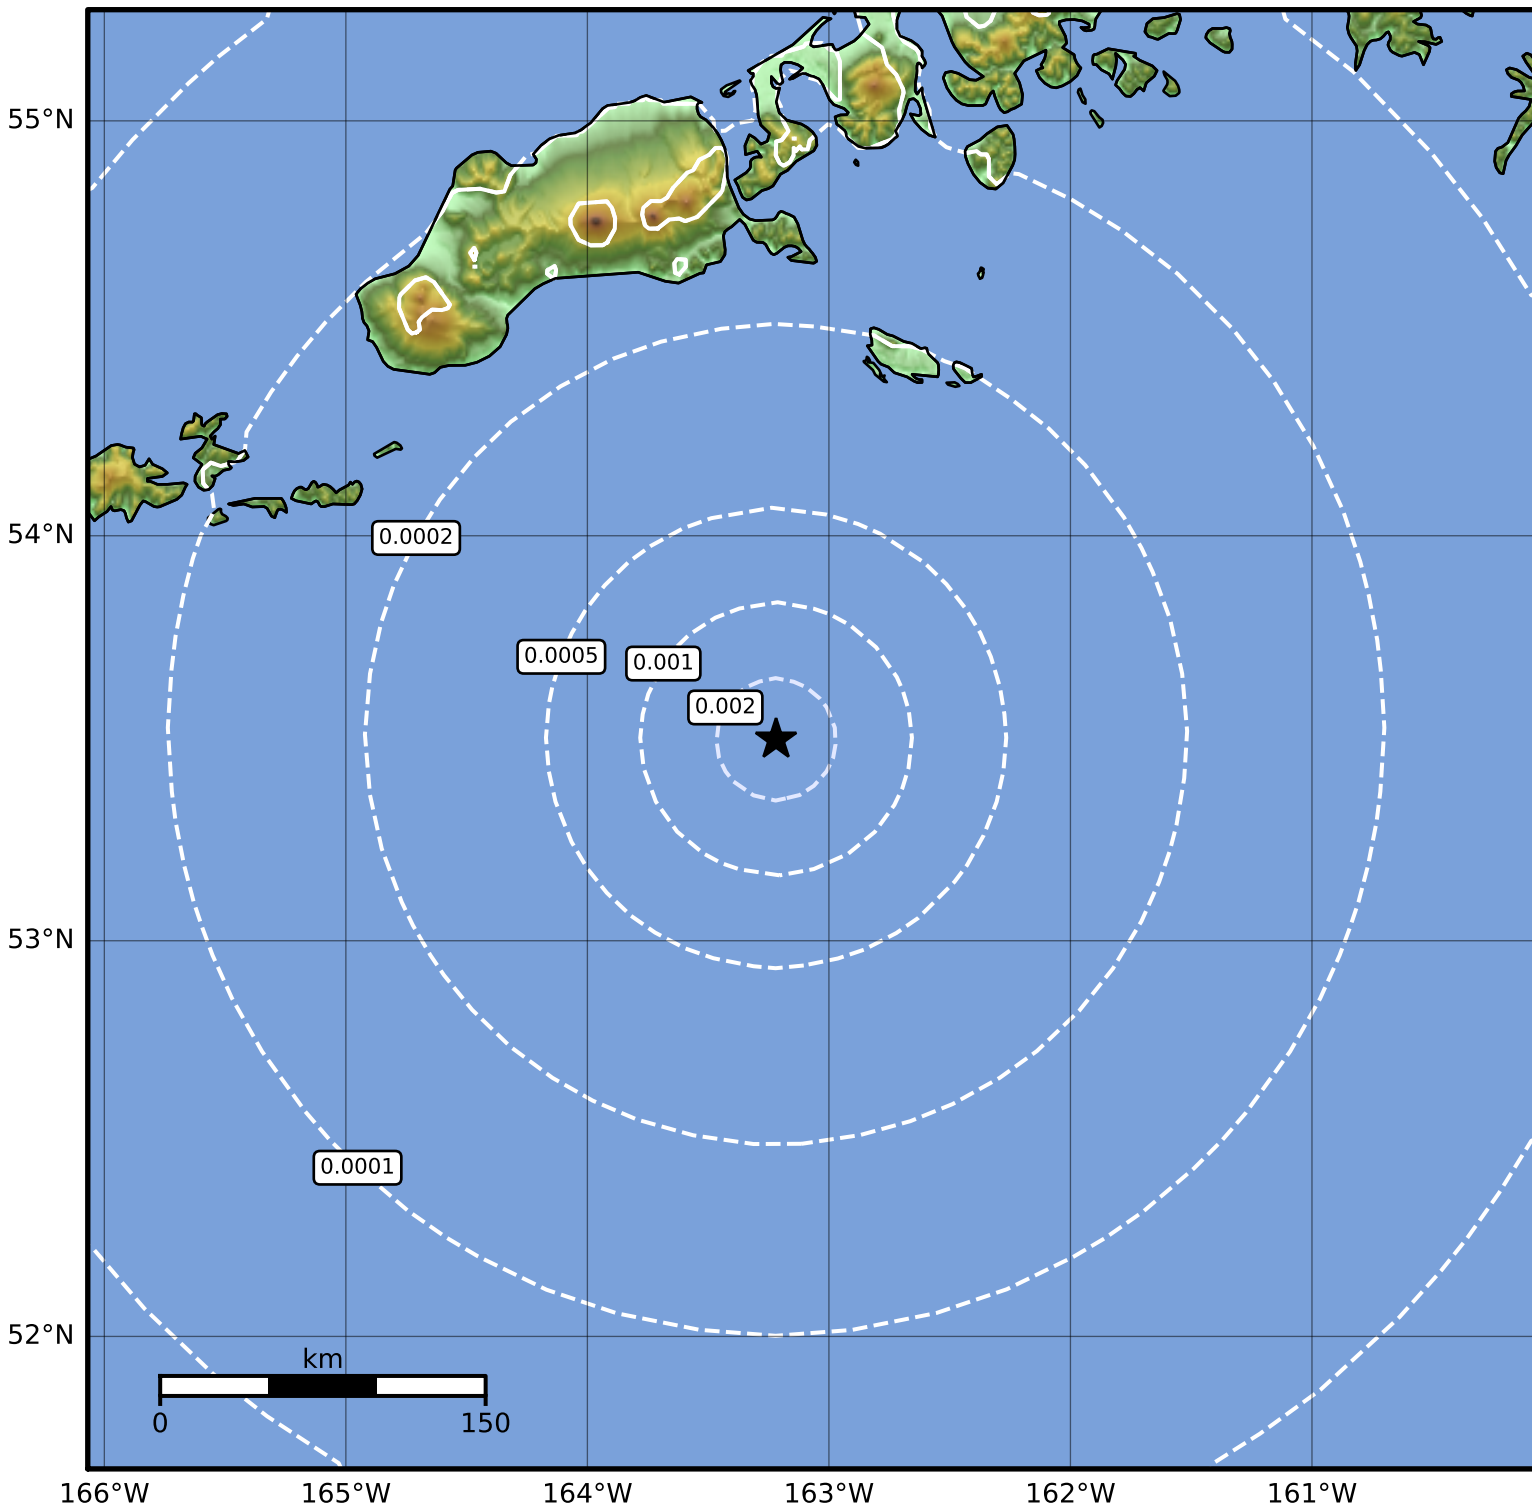

3.0 Second Peak Spectral Acceleration Map Alaska Earthquake Center
ShakeMap: 151 km (94 miles) S of False Pass
Jun 03, 2023 15:37:21 UTC M3.6 N53.50 W163.22 Depth: 25.6km ID:ak02372xwxf8

Scale based on Worden et al. (2012)

Version 2: Processed 2023-06-03T18:51:11Z

△ Seismic Instrument ○ Reported Intensity

★ Epicenter