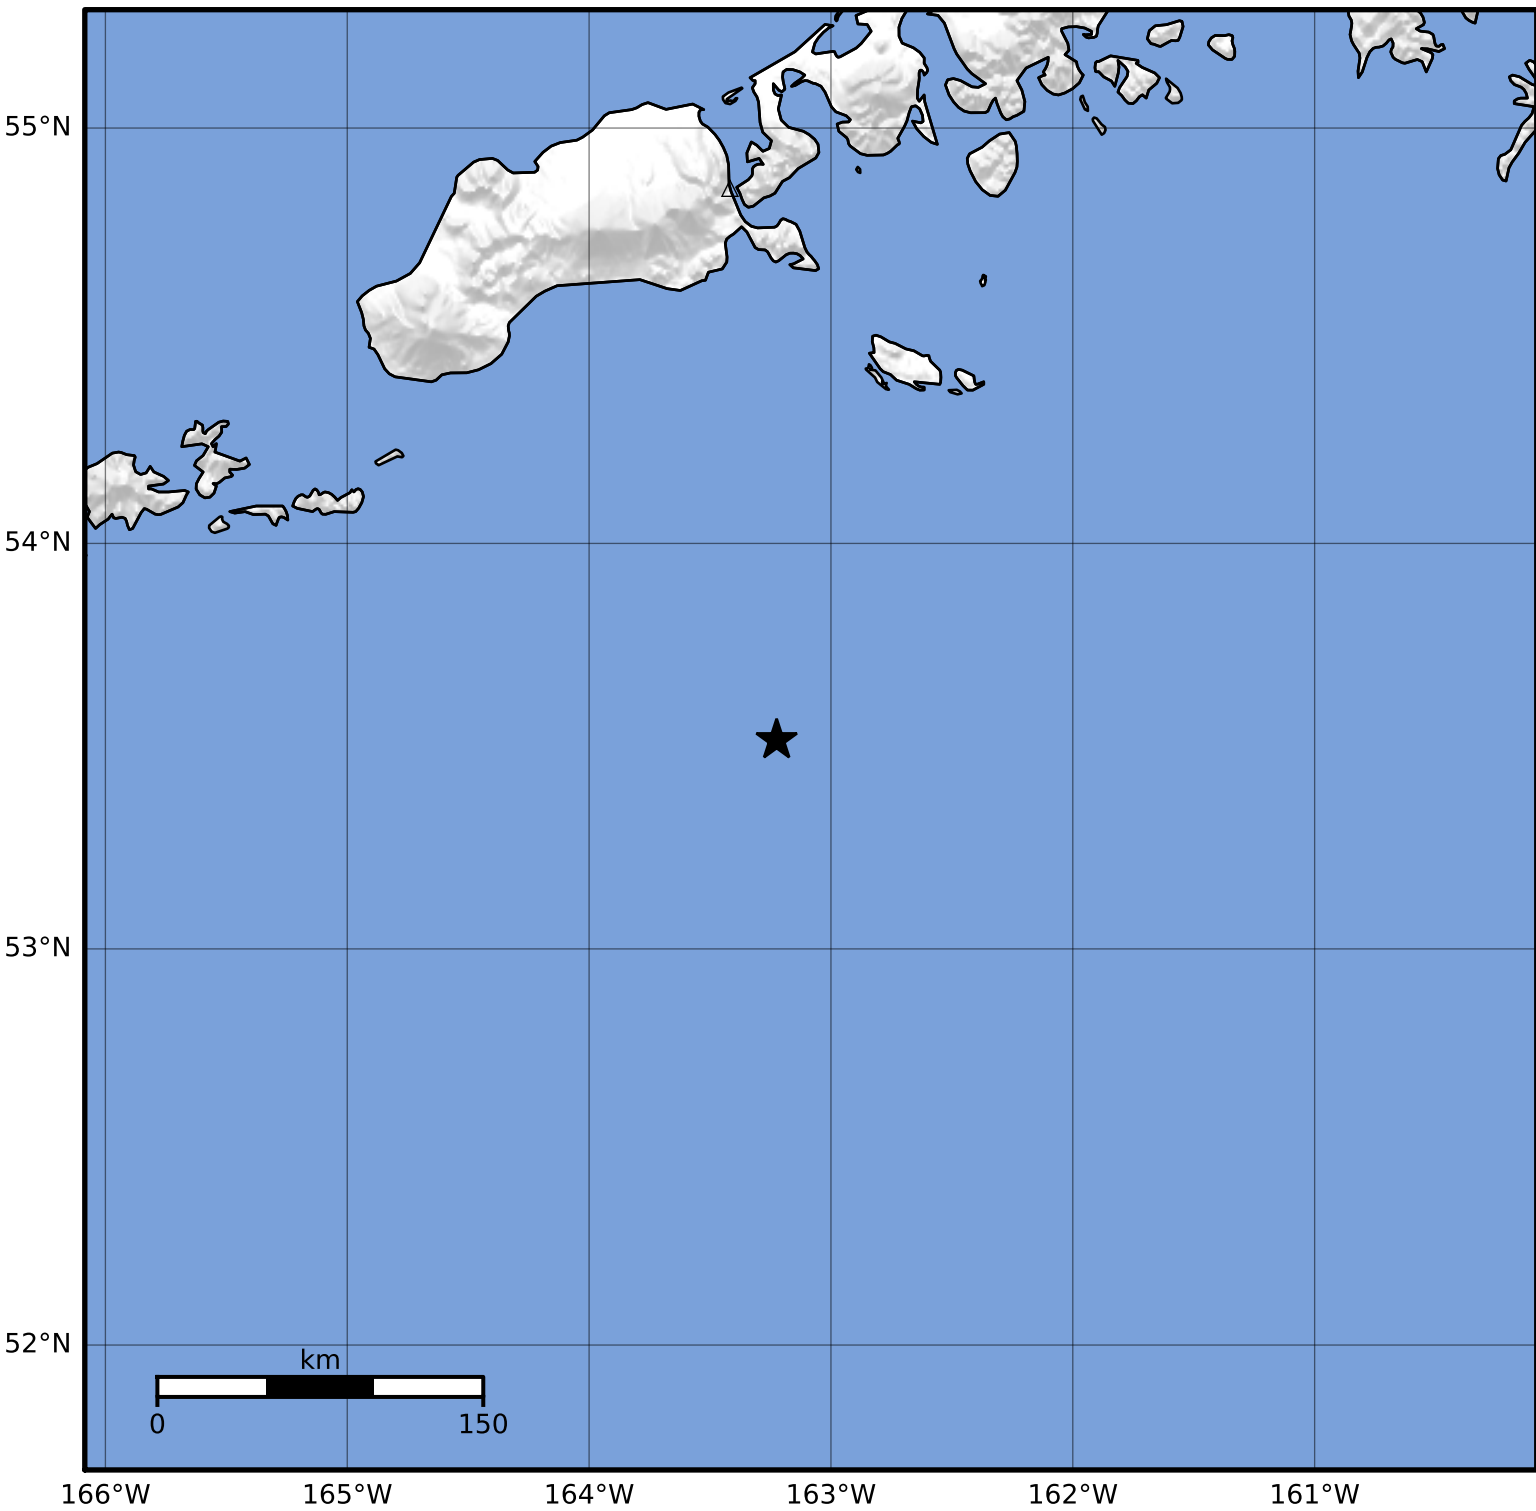

Macroseismic Intensity Map Alaska Earthquake Center  
 ShakeMap: 149 km (93 miles) S of False Pass  
 Jun 03, 2023 20:42:43 UTC M3.6 N53.52 W163.22 Depth: 10.2km ID:ak023730x7gl

SHAKING	Not felt	Weak	Light	Moderate	Strong	Very strong	Severe	Violent	Extreme
DAMAGE	None	None	None	Very light	Light	Moderate	Moderate/heavy	Heavy	Very heavy
PGA(%g)	<0.0464	0.297	2.76	6.2	11.5	21.5	40.1	74.7	>139
PGV(cm/s)	<0.0215	0.135	1.41	4.65	9.64	20	41.4	85.8	>178
INTENSITY	<b>I</b>	<b>II-III</b>	<b>IV</b>	<b>V</b>	<b>VI</b>	<b>VII</b>	<b>VIII</b>	<b>IX</b>	<b>X+</b>

Scale based on Worden et al. (2012)

Version 2: Processed 2023-06-04T17:07:30Z

△ Seismic Instrument ○ Reported Intensity

★ Epicenter