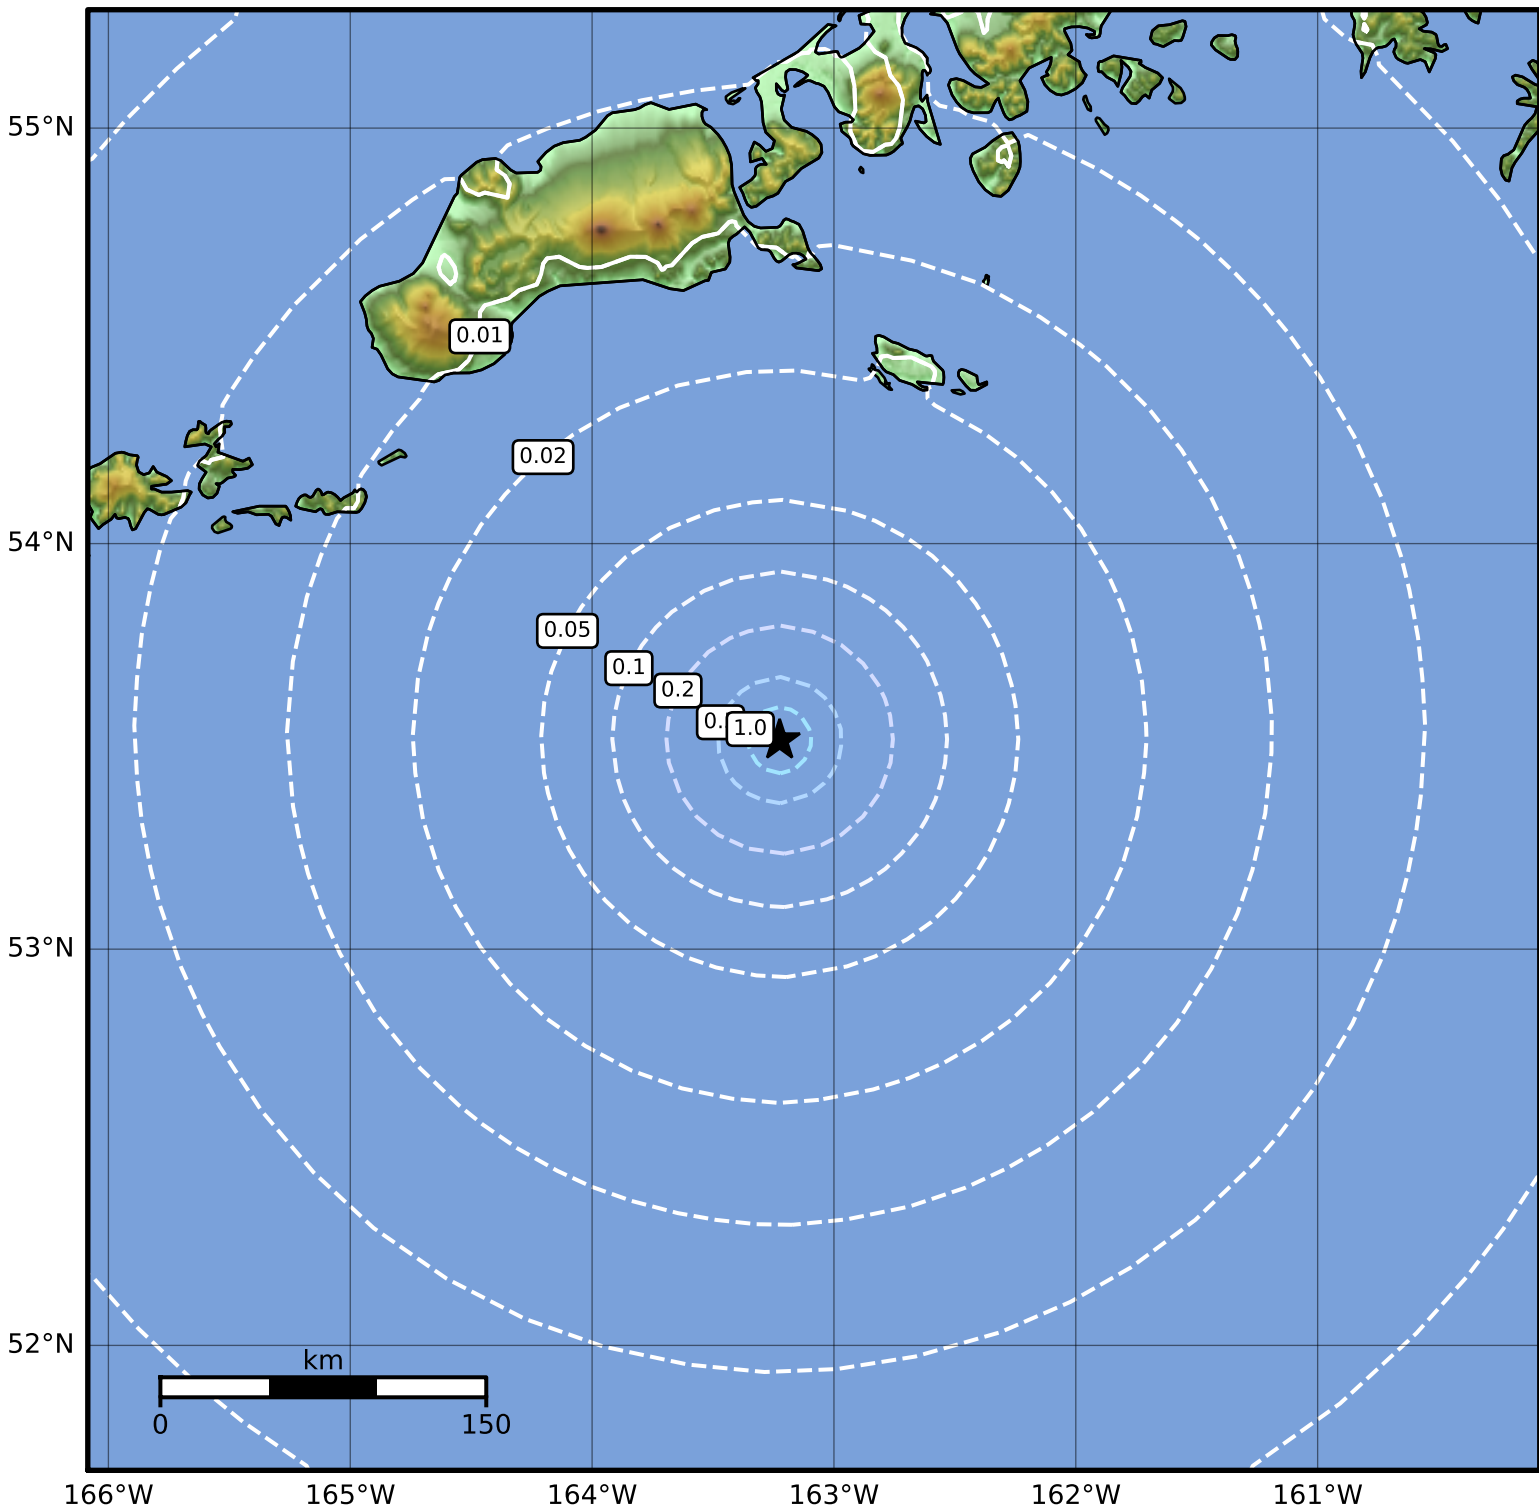

0.3 Second Peak Spectral Acceleration Map Alaska Earthquake Center
 ShakeMap: 149 km (93 miles) S of False Pass
 Jun 03, 2023 20:42:43 UTC M3.6 N53.52 W163.22 Depth: 10.2km ID:ak023730x7gl

SA(0.3) (%g)	0.1	0.2	0.5	1	2	5	10	20	50	100	200
---------------------	------------	------------	------------	----------	----------	----------	-----------	-----------	-----------	------------	------------

Scale based on Worden et al. (2012)

Version 2: Processed 2023-06-04T17:07:30Z

△ Seismic Instrument ○ Reported Intensity

★ Epicenter