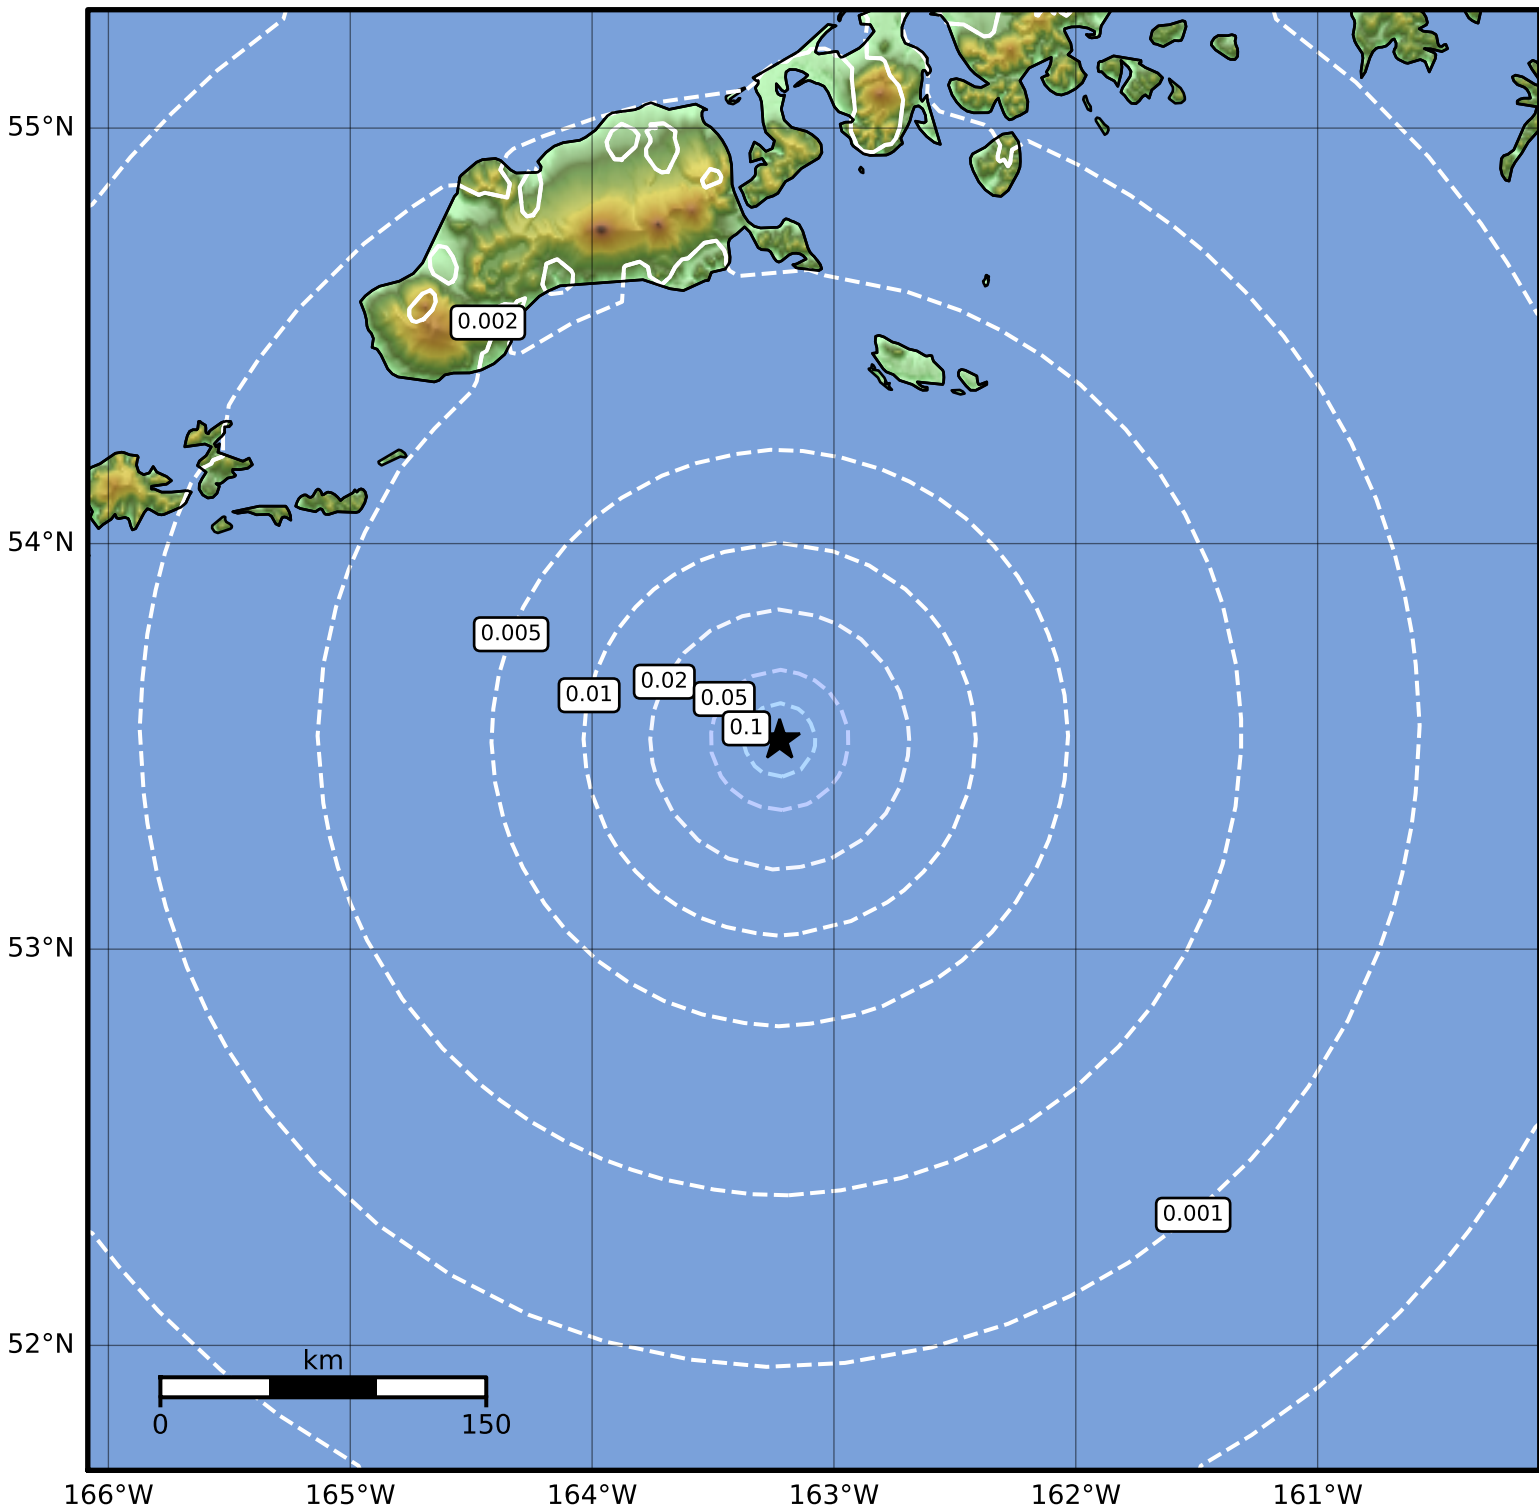

1.0 Second Peak Spectral Acceleration Map Alaska Earthquake Center  
 ShakeMap: 149 km (93 miles) S of False Pass  
 Jun 03, 2023 20:42:43 UTC M3.6 N53.52 W163.22 Depth: 10.2km ID:ak023730x7gl

SA(1.0) (%g)	0.1	0.2	0.5	1	2	5	10	20	50	100	200
--------------	-----	-----	-----	---	---	---	----	----	----	-----	-----

Scale based on Worden et al. (2012)

Version 2: Processed 2023-06-04T17:07:30Z

△ Seismic Instrument   ○ Reported Intensity

★ Epicenter