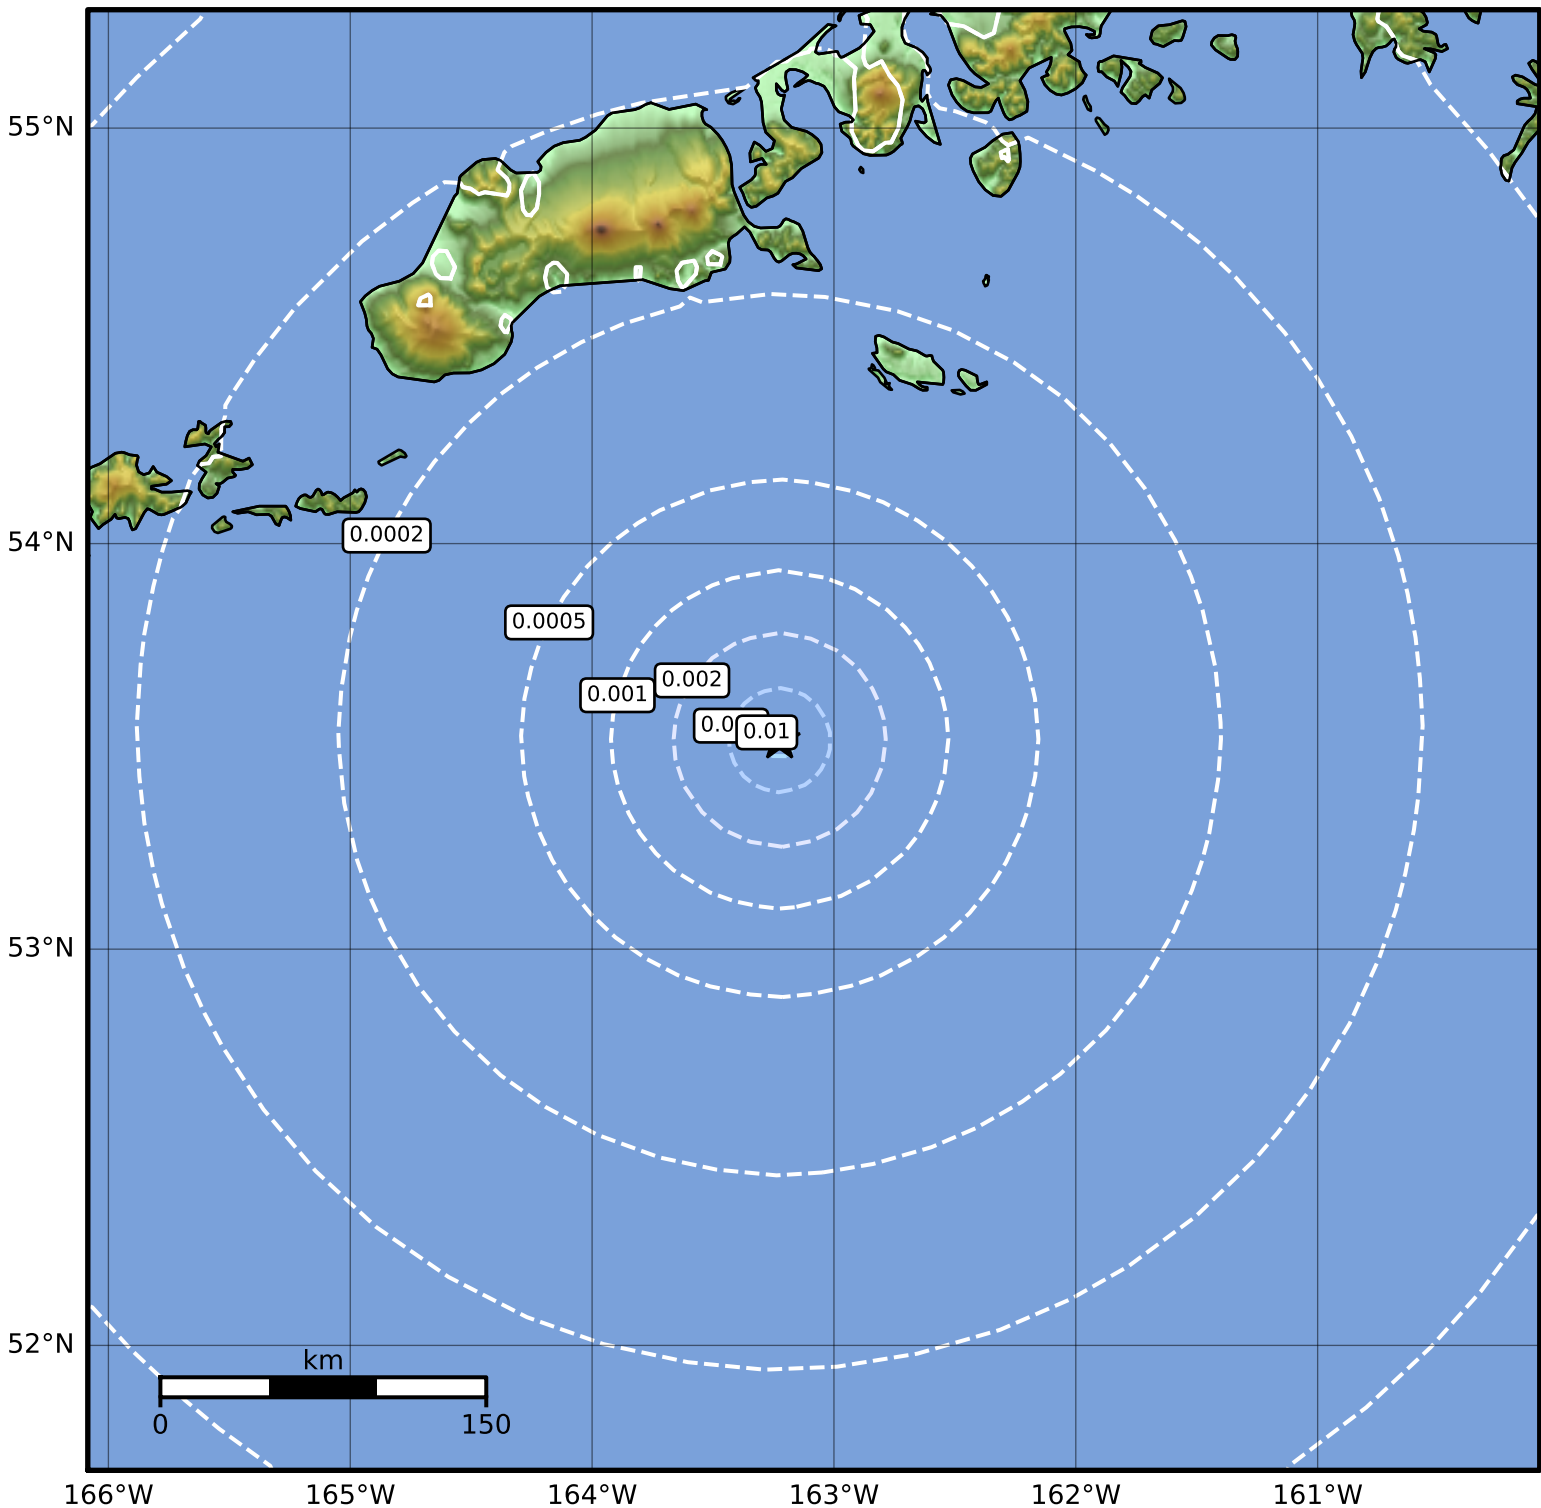

3.0 Second Peak Spectral Acceleration Map Alaska Earthquake Center
 ShakeMap: 149 km (93 miles) S of False Pass
 Jun 03, 2023 20:42:43 UTC M3.6 N53.52 W163.22 Depth: 10.2km ID:ak023730x7gl

Scale based on Worden et al. (2012)

Version 2: Processed 2023-06-04T17:07:30Z

△ Seismic Instrument ○ Reported Intensity

★ Epicenter