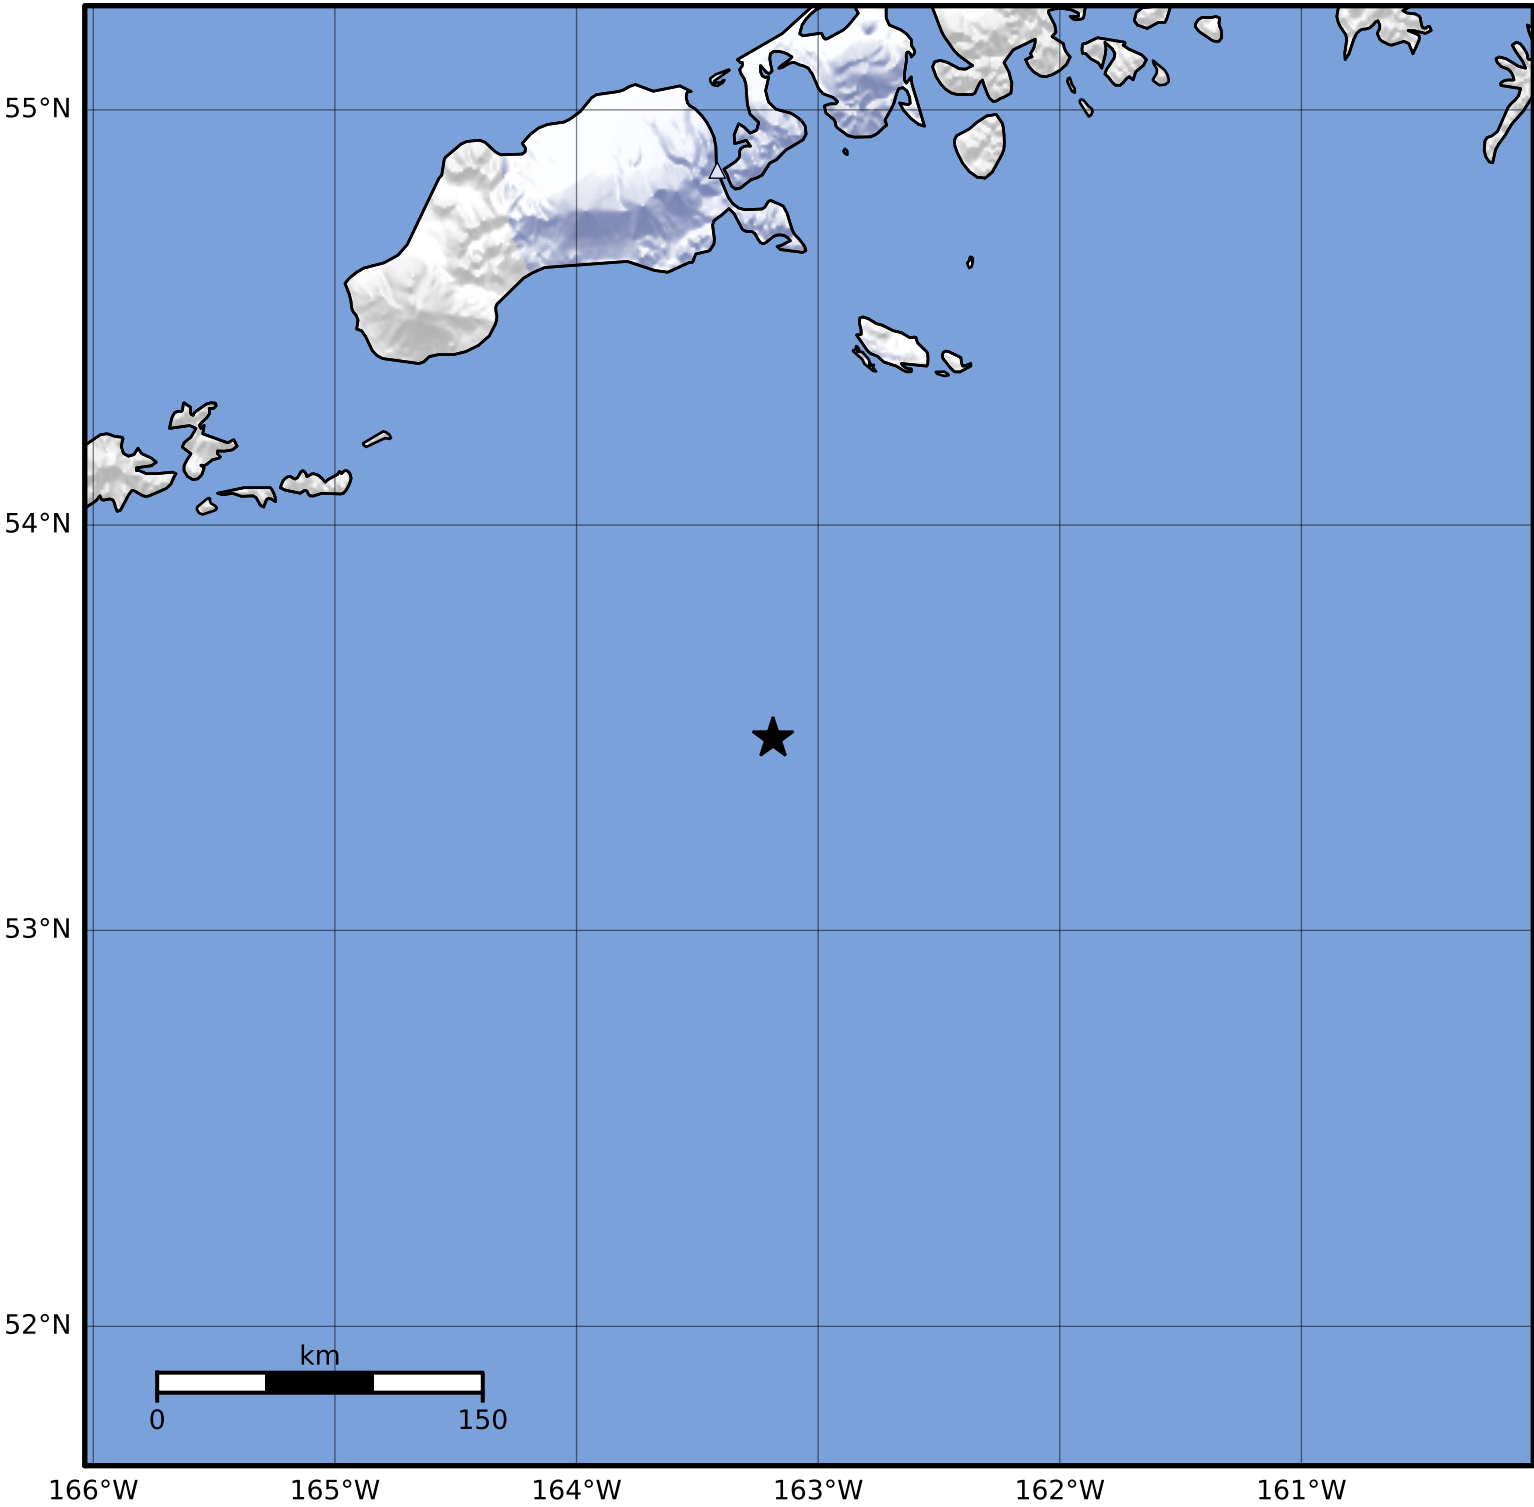

Macroseismic Intensity Map Alaska Earthquake Center
 ShakeMap: 153 km (95 miles) S of False Pass
 Jun 03, 2023 22:49:25 UTC M4.0 N53.48 W163.19 Depth: 25.6km ID:ak0237325ji7

SHAKING	Not felt	Weak	Light	Moderate	Strong	Very strong	Severe	Violent	Extreme
DAMAGE	None	None	None	Very light	Light	Moderate	Moderate/heavy	Heavy	Very heavy
PGA(%g)	<0.0464	0.297	2.76	6.2	11.5	21.5	40.1	74.7	>139
PGV(cm/s)	<0.0215	0.135	1.41	4.65	9.64	20	41.4	85.8	>178
INTENSITY	I	II-III	IV	V	VI	VII	VIII	IX	X+

Scale based on Worden et al. (2012)

Version 2: Processed 2023-06-04T17:12:05Z

△ Seismic Instrument ○ Reported Intensity ★ Epicenter