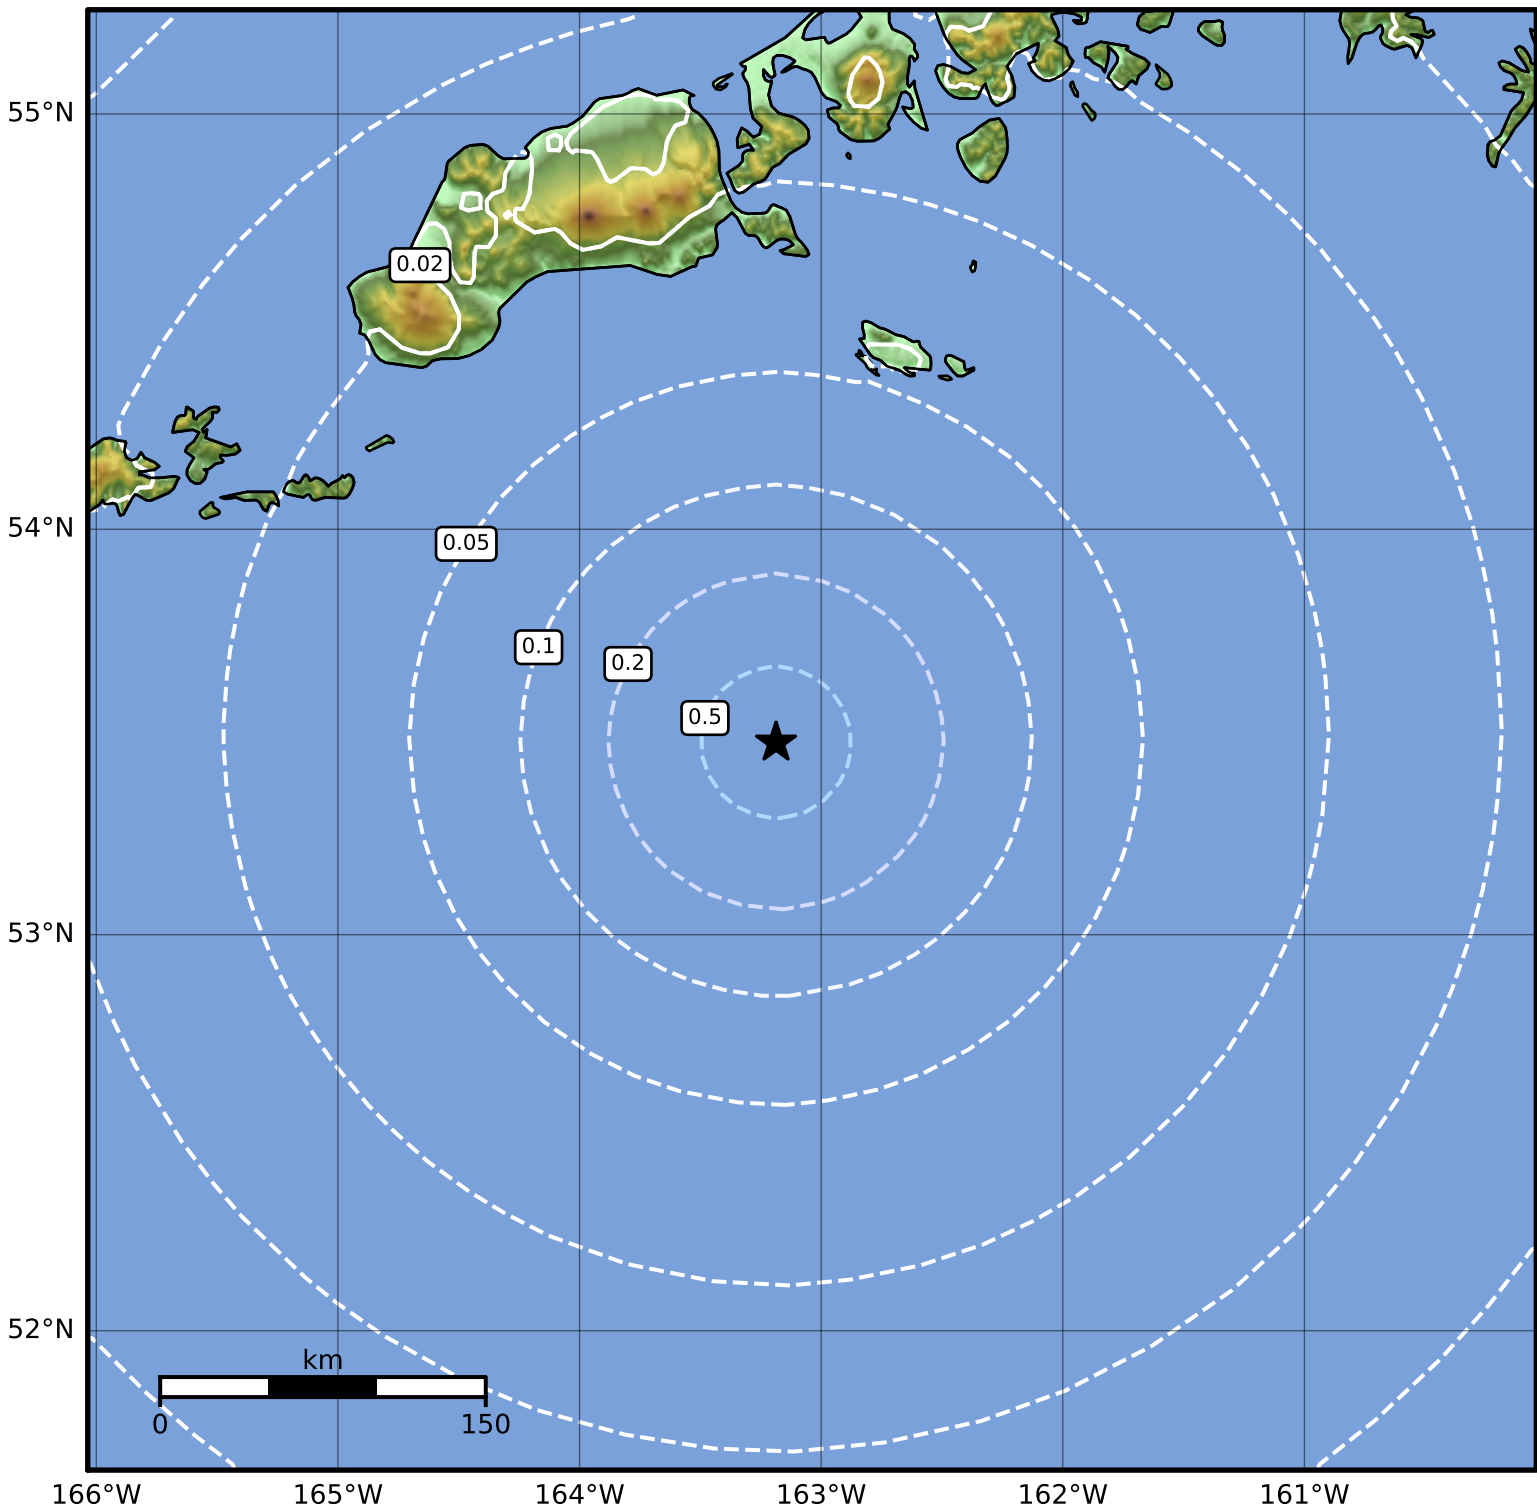

0.3 Second Peak Spectral Acceleration Map Alaska Earthquake Center
 ShakeMap: 153 km (95 miles) S of False Pass
 Jun 03, 2023 22:49:25 UTC M4.0 N53.48 W163.19 Depth: 25.6km ID:ak0237325ji7

SA(0.3) (%g)	0.1	0.2	0.5	1	2	5	10	20	50	100	200
---------------------	------------	------------	------------	----------	----------	----------	-----------	-----------	-----------	------------	------------

Scale based on Worden et al. (2012)

Version 2: Processed 2023-06-04T17:12:05Z

△ Seismic Instrument ○ Reported Intensity

★ Epicenter