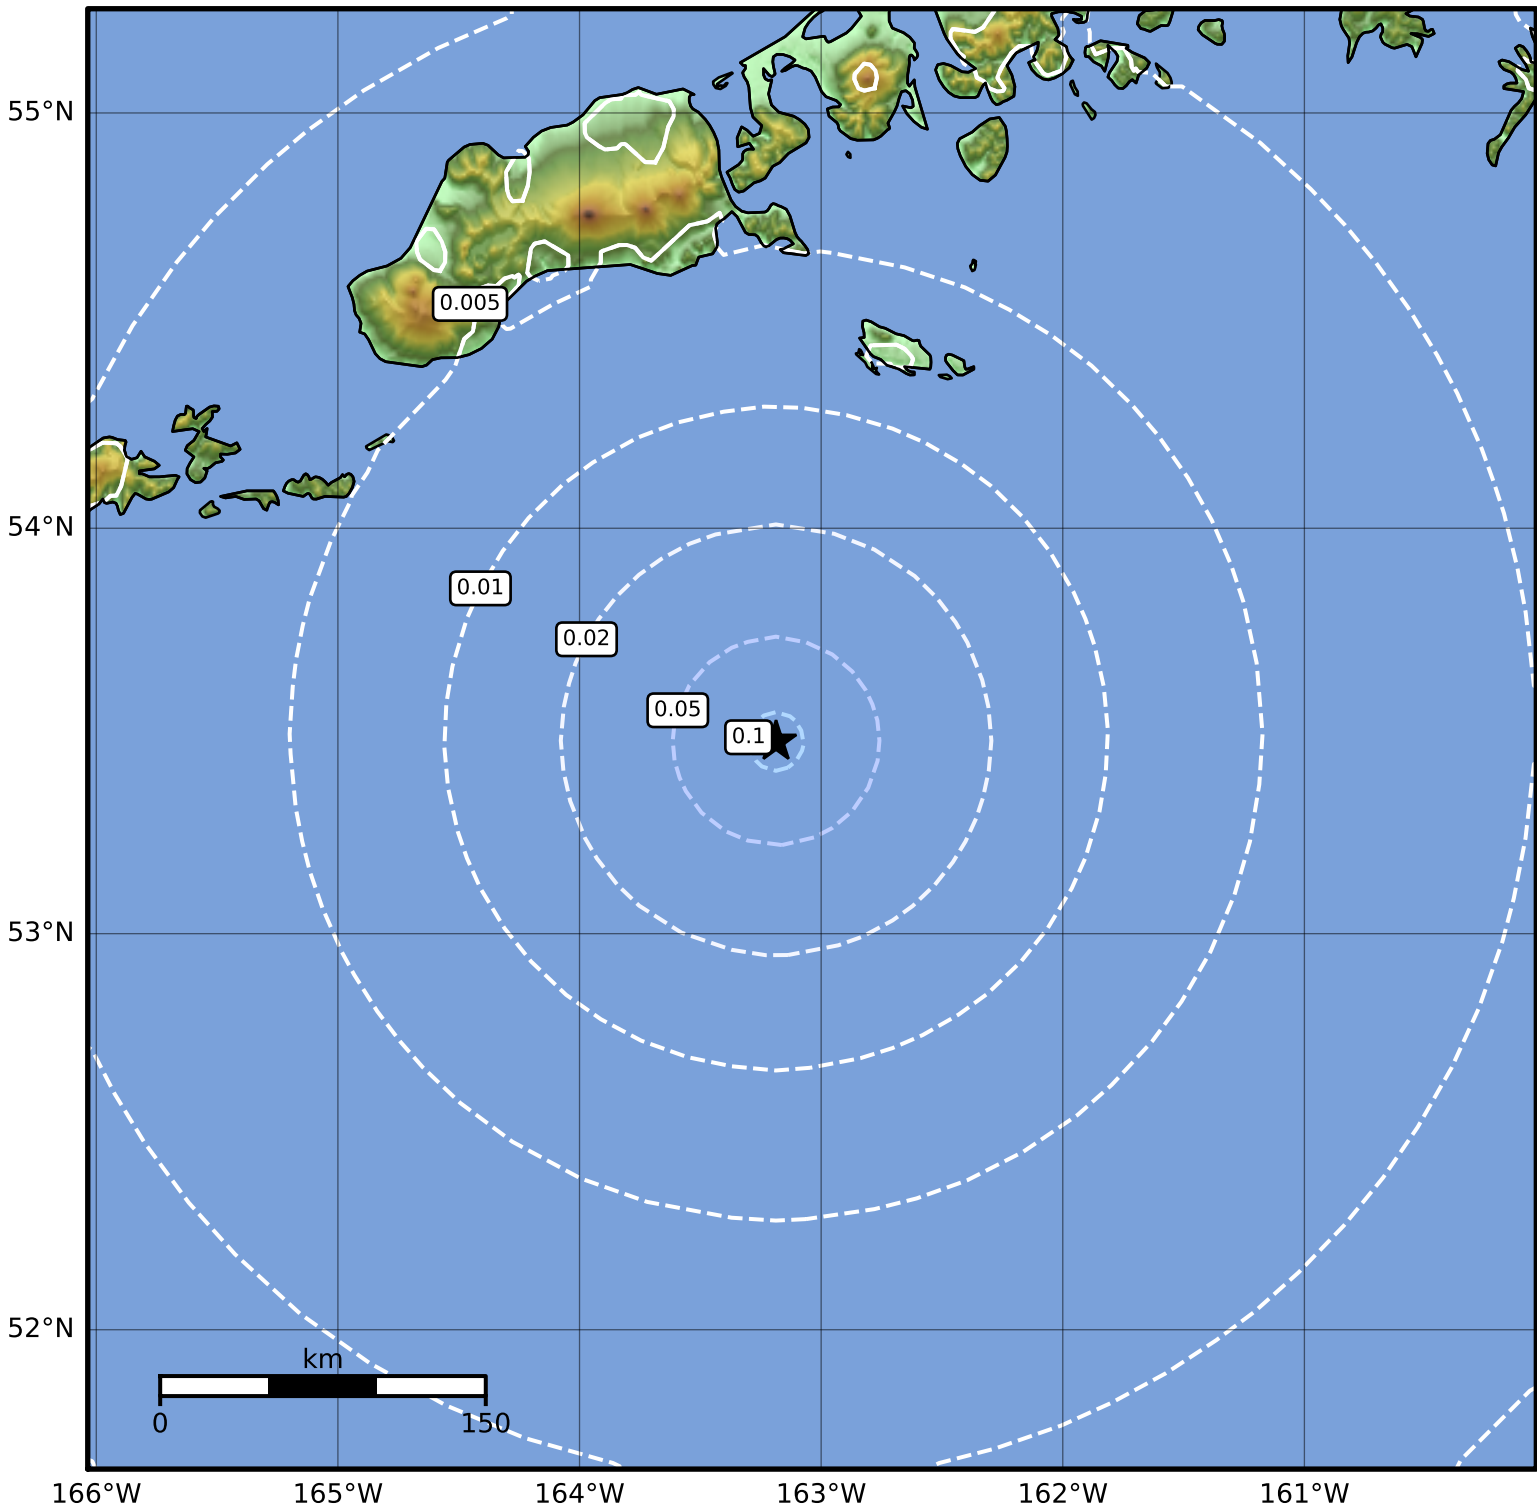

1.0 Second Peak Spectral Acceleration Map Alaska Earthquake Center  
ShakeMap: 153 km (95 miles) S of False Pass  
Jun 03, 2023 22:49:25 UTC M4.0 N53.48 W163.19 Depth: 25.6km ID:ak0237325ji7

SA(1.0) (%g)	0.1	0.2	0.5	1	2	5	10	20	50	100	200
--------------	-----	-----	-----	---	---	---	----	----	----	-----	-----

Scale based on Worden et al. (2012)

Version 2: Processed 2023-06-04T17:12:05Z

△ Seismic Instrument ○ Reported Intensity

★ Epicenter