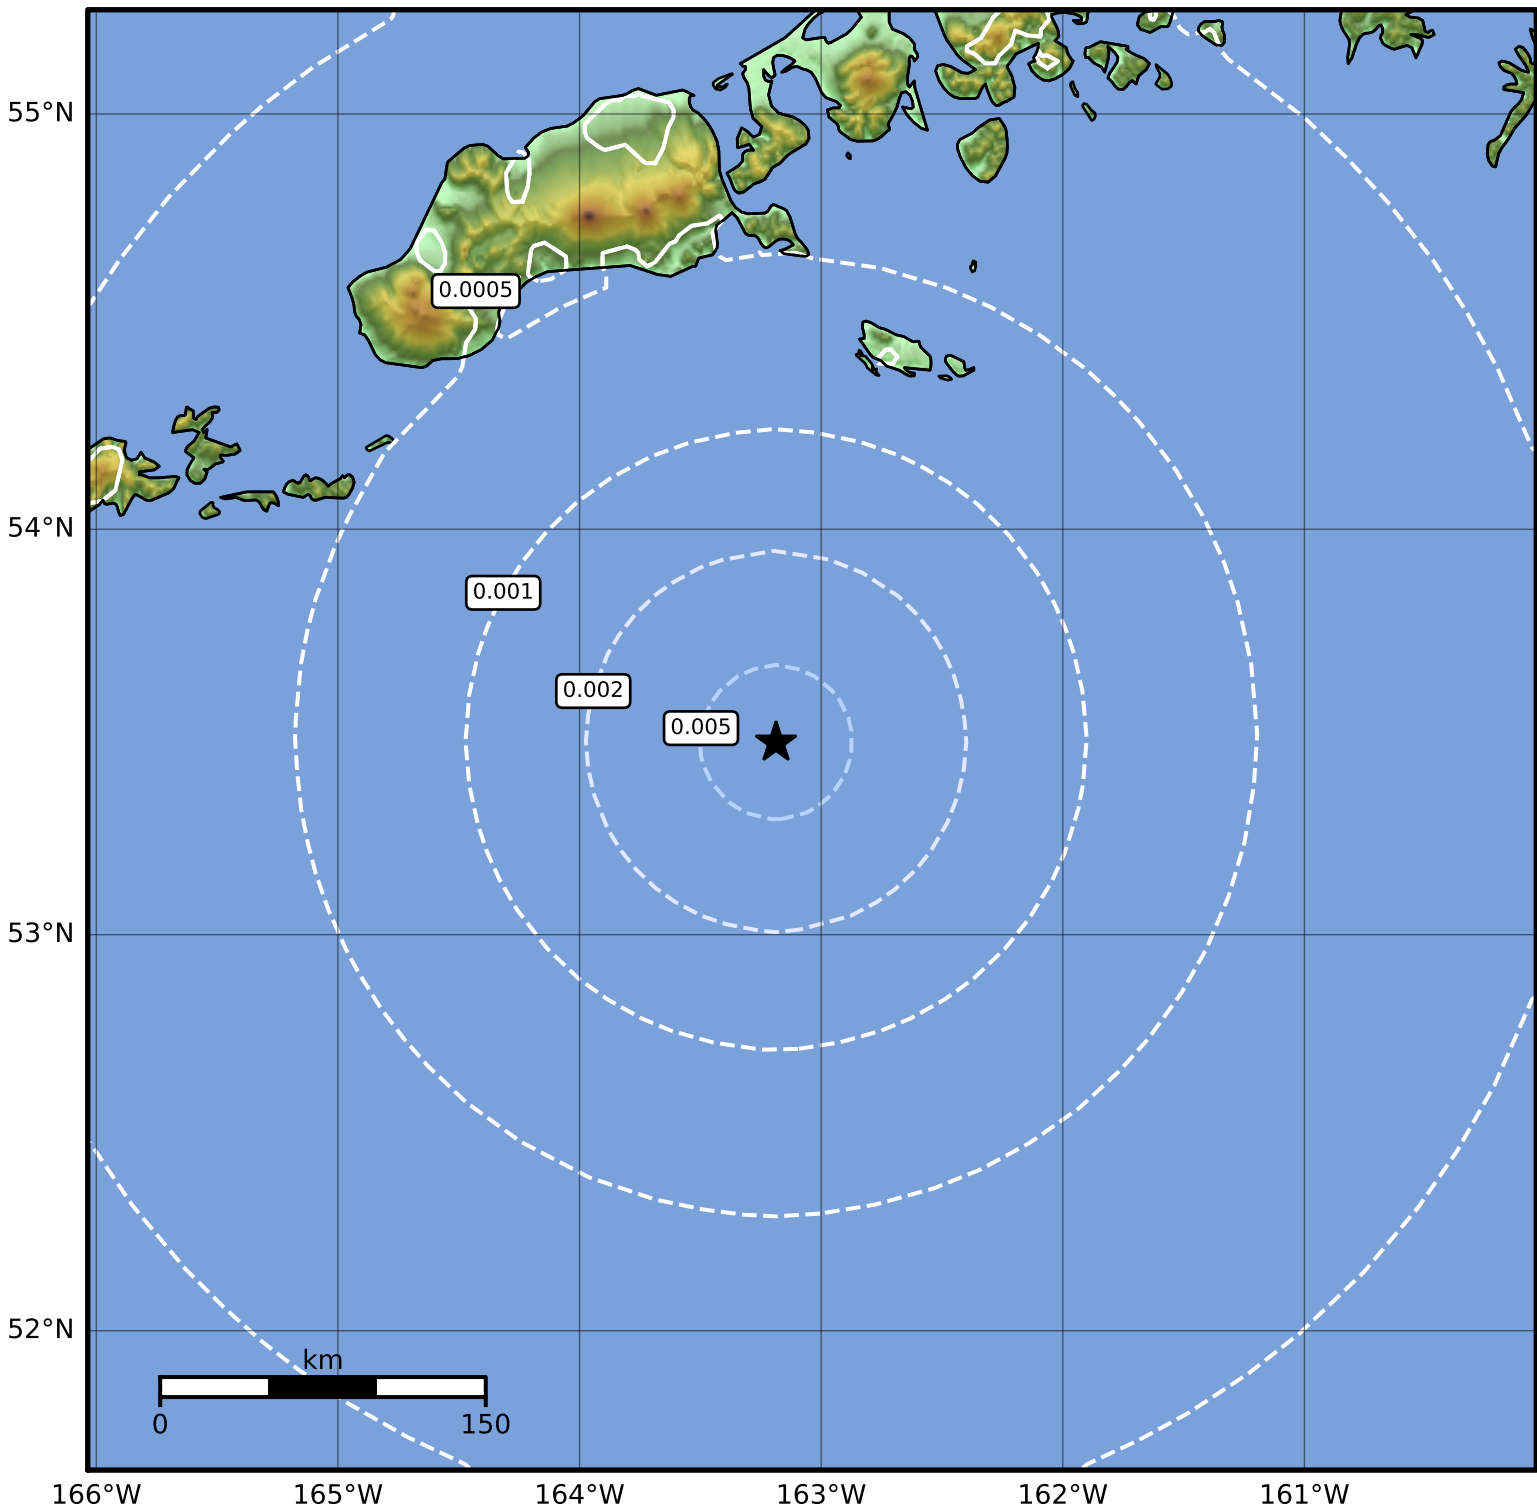

3.0 Second Peak Spectral Acceleration Map Alaska Earthquake Center
ShakeMap: 153 km (95 miles) S of False Pass
Jun 03, 2023 22:49:25 UTC M4.0 N53.48 W163.19 Depth: 25.6km ID:ak0237325ji7

Scale based on Worden et al. (2012)

Version 2: Processed 2023-06-04T17:12:05Z

△ Seismic Instrument ○ Reported Intensity

★ Epicenter