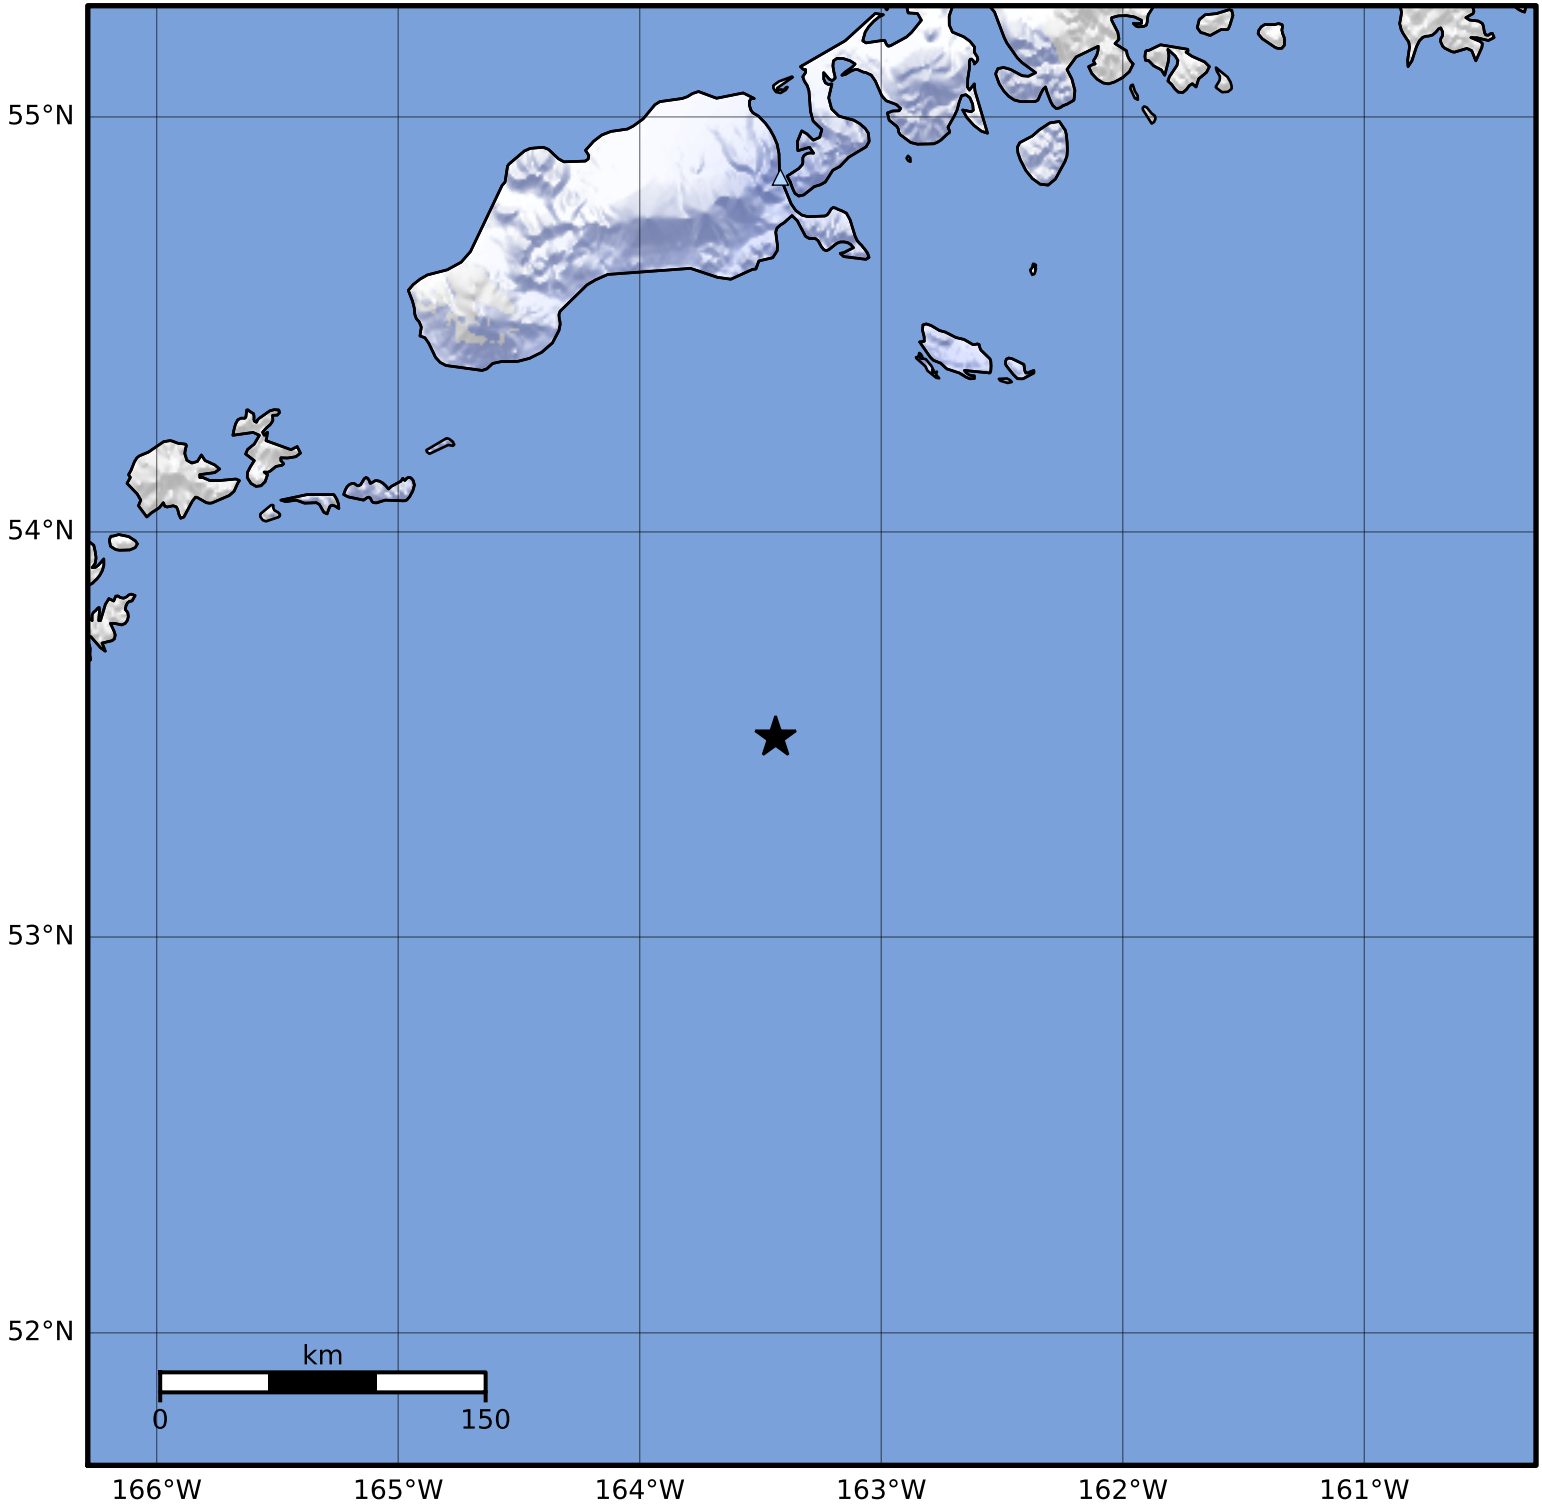

Macroseismic Intensity Map Alaska Earthquake Center
 ShakeMap: 151 km (94 miles) S of False Pass
 Jun 04, 2023 00:54:52 UTC M4.3 N53.50 W163.44 Depth: 25.5km ID:ak02374cmhde

SHAKING	Not felt	Weak	Light	Moderate	Strong	Very strong	Severe	Violent	Extreme
DAMAGE	None	None	None	Very light	Light	Moderate	Moderate/heavy	Heavy	Very heavy
PGA(%g)	<0.0464	0.297	2.76	6.2	11.5	21.5	40.1	74.7	>139
PGV(cm/s)	<0.0215	0.135	1.41	4.65	9.64	20	41.4	85.8	>178
INTENSITY	I	II-III	IV	V	VI	VII	VIII	IX	X+

Scale based on Worden et al. (2012) Version 1: Processed 2023-06-04T17:17:53Z
 △ Seismic Instrument ○ Reported Intensity ★ Epicenter