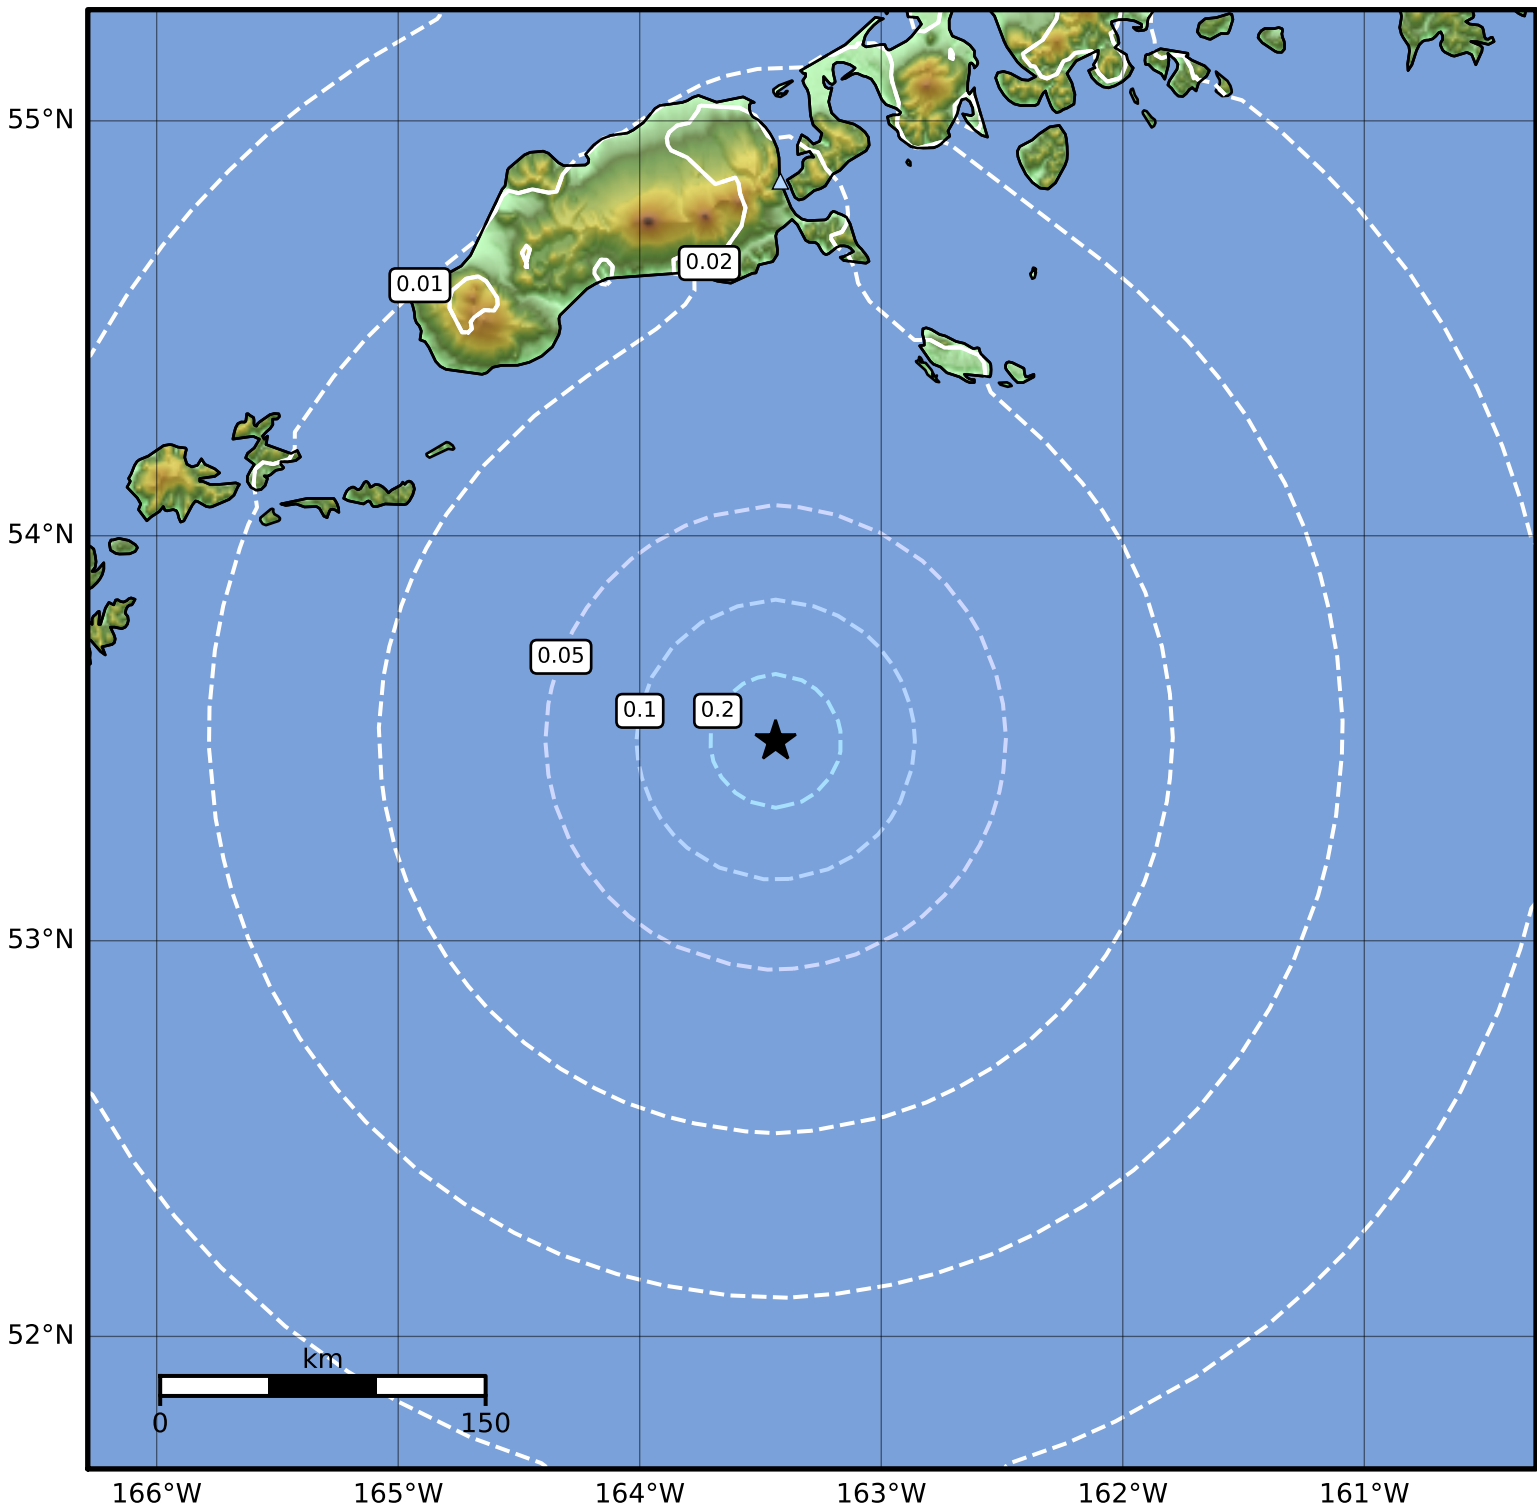

Peak Ground Velocity Map Alaska Earthquake Center
ShakeMap: 151 km (94 miles) S of False Pass
Jun 04, 2023 00:54:52 UTC M4.3 N53.50 W163.44 Depth: 25.5km ID:ak02374cmhde

Scale based on Worden et al. (2012)

△ Seismic Instrument ○ Reported Intensity

★ Epicenter

Version 1: Processed 2023-06-04T17:17:53Z