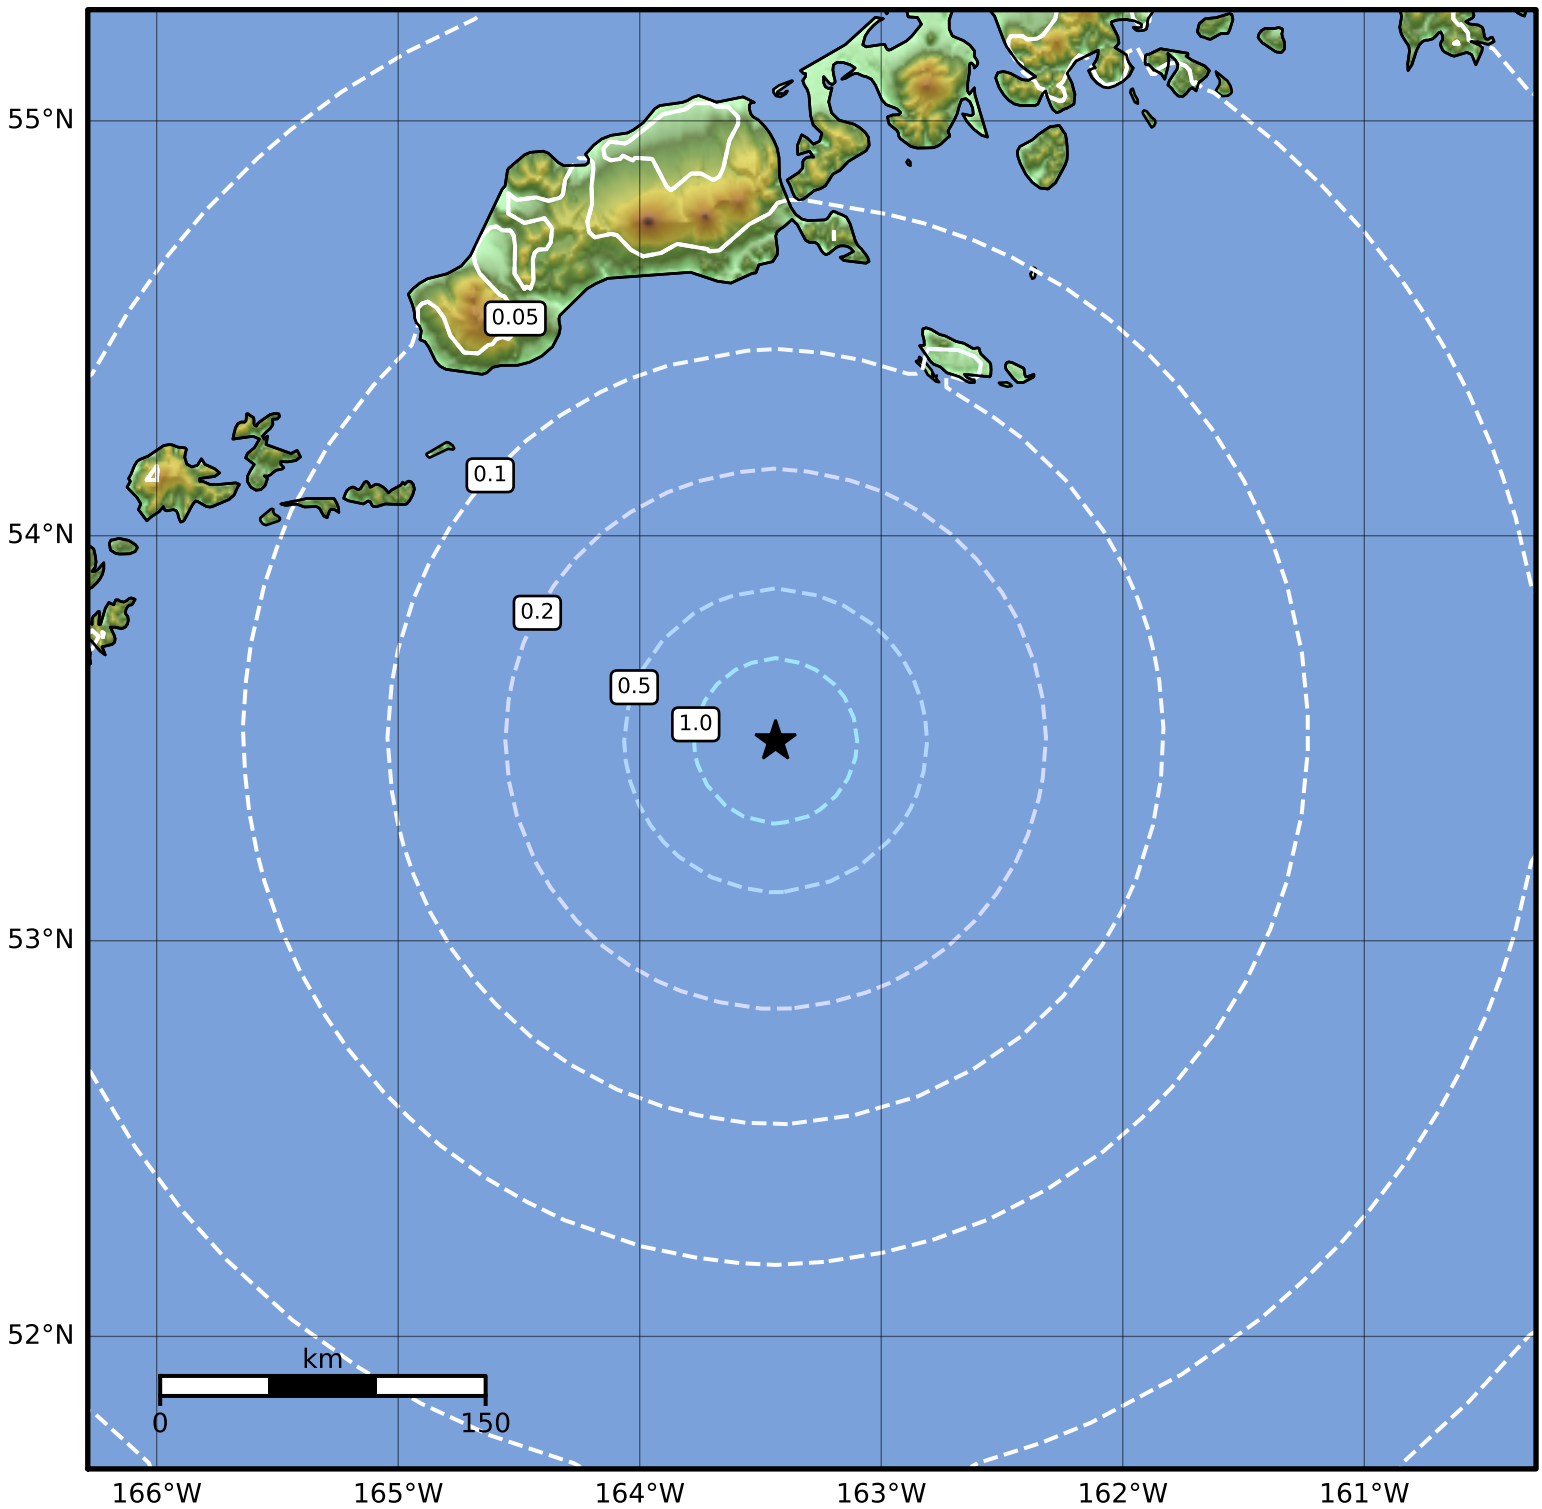

0.3 Second Peak Spectral Acceleration Map Alaska Earthquake Center
ShakeMap: 151 km (94 miles) S of False Pass
Jun 04, 2023 00:54:52 UTC M4.3 N53.50 W163.44 Depth: 25.5km ID:ak02374cmhde

SA(0.3) (%g)	0.1	0.2	0.5	1	2	5	10	20	50	100	200
---------------------	------------	------------	------------	----------	----------	----------	-----------	-----------	-----------	------------	------------

Scale based on Worden et al. (2012)

Version 1: Processed 2023-06-04T17:17:53Z

△ Seismic Instrument ○ Reported Intensity

★ Epicenter