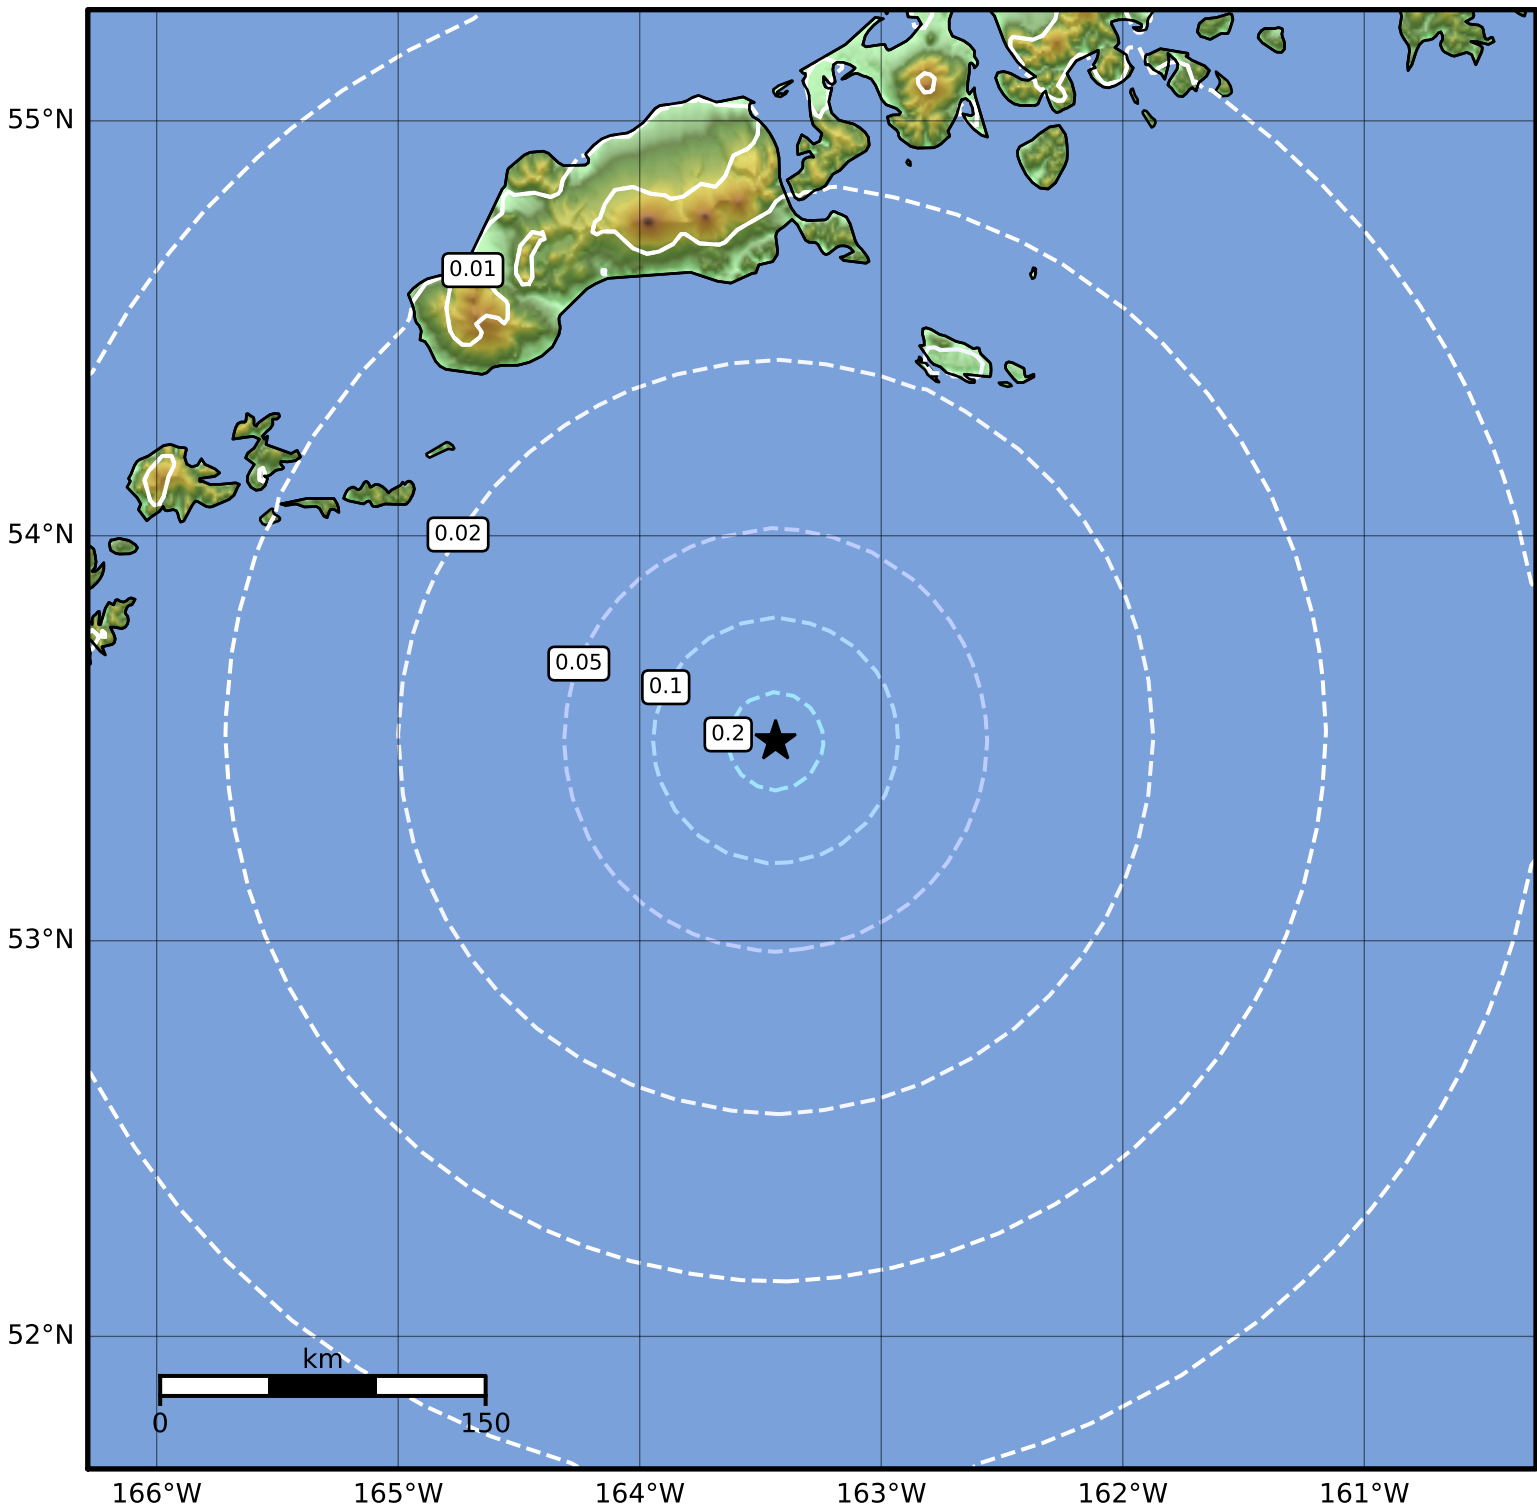

1.0 Second Peak Spectral Acceleration Map Alaska Earthquake Center
ShakeMap: 151 km (94 miles) S of False Pass
Jun 04, 2023 00:54:52 UTC M4.3 N53.50 W163.44 Depth: 25.5km ID:ak02374cmhde

SA(1.0) (%g)	0.1	0.2	0.5	1	2	5	10	20	50	100	200
---------------------	------------	------------	------------	----------	----------	----------	-----------	-----------	-----------	------------	------------

Scale based on Worden et al. (2012)

Version 1: Processed 2023-06-04T17:17:53Z

△ Seismic Instrument ○ Reported Intensity

★ Epicenter