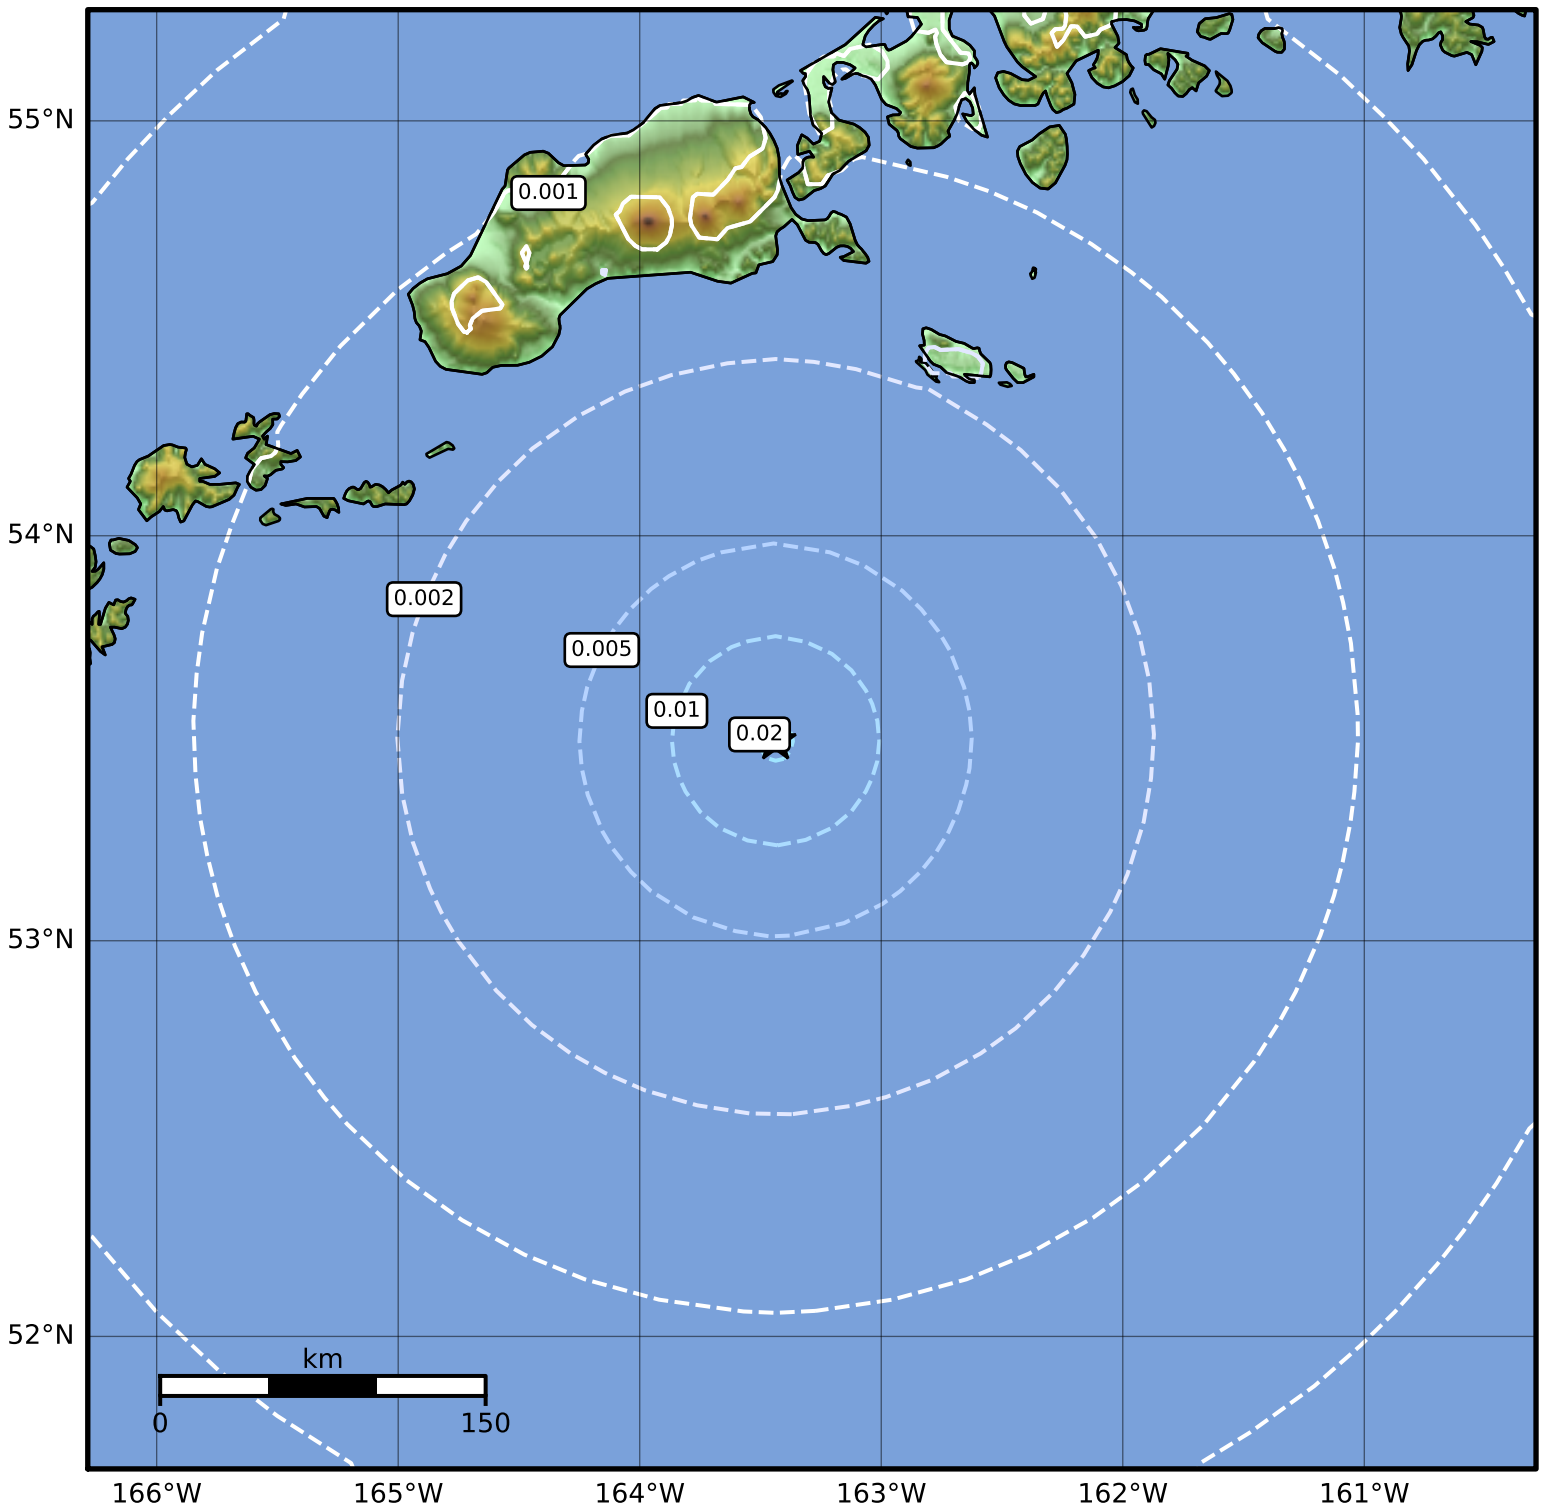

3.0 Second Peak Spectral Acceleration Map Alaska Earthquake Center
ShakeMap: 151 km (94 miles) S of False Pass
Jun 04, 2023 00:54:52 UTC M4.3 N53.50 W163.44 Depth: 25.5km ID:ak02374cmhde

Scale based on Worden et al. (2012) Version 1: Processed 2023-06-04T17:17:53Z

△ Seismic Instrument ○ Reported Intensity ★ Epicenter