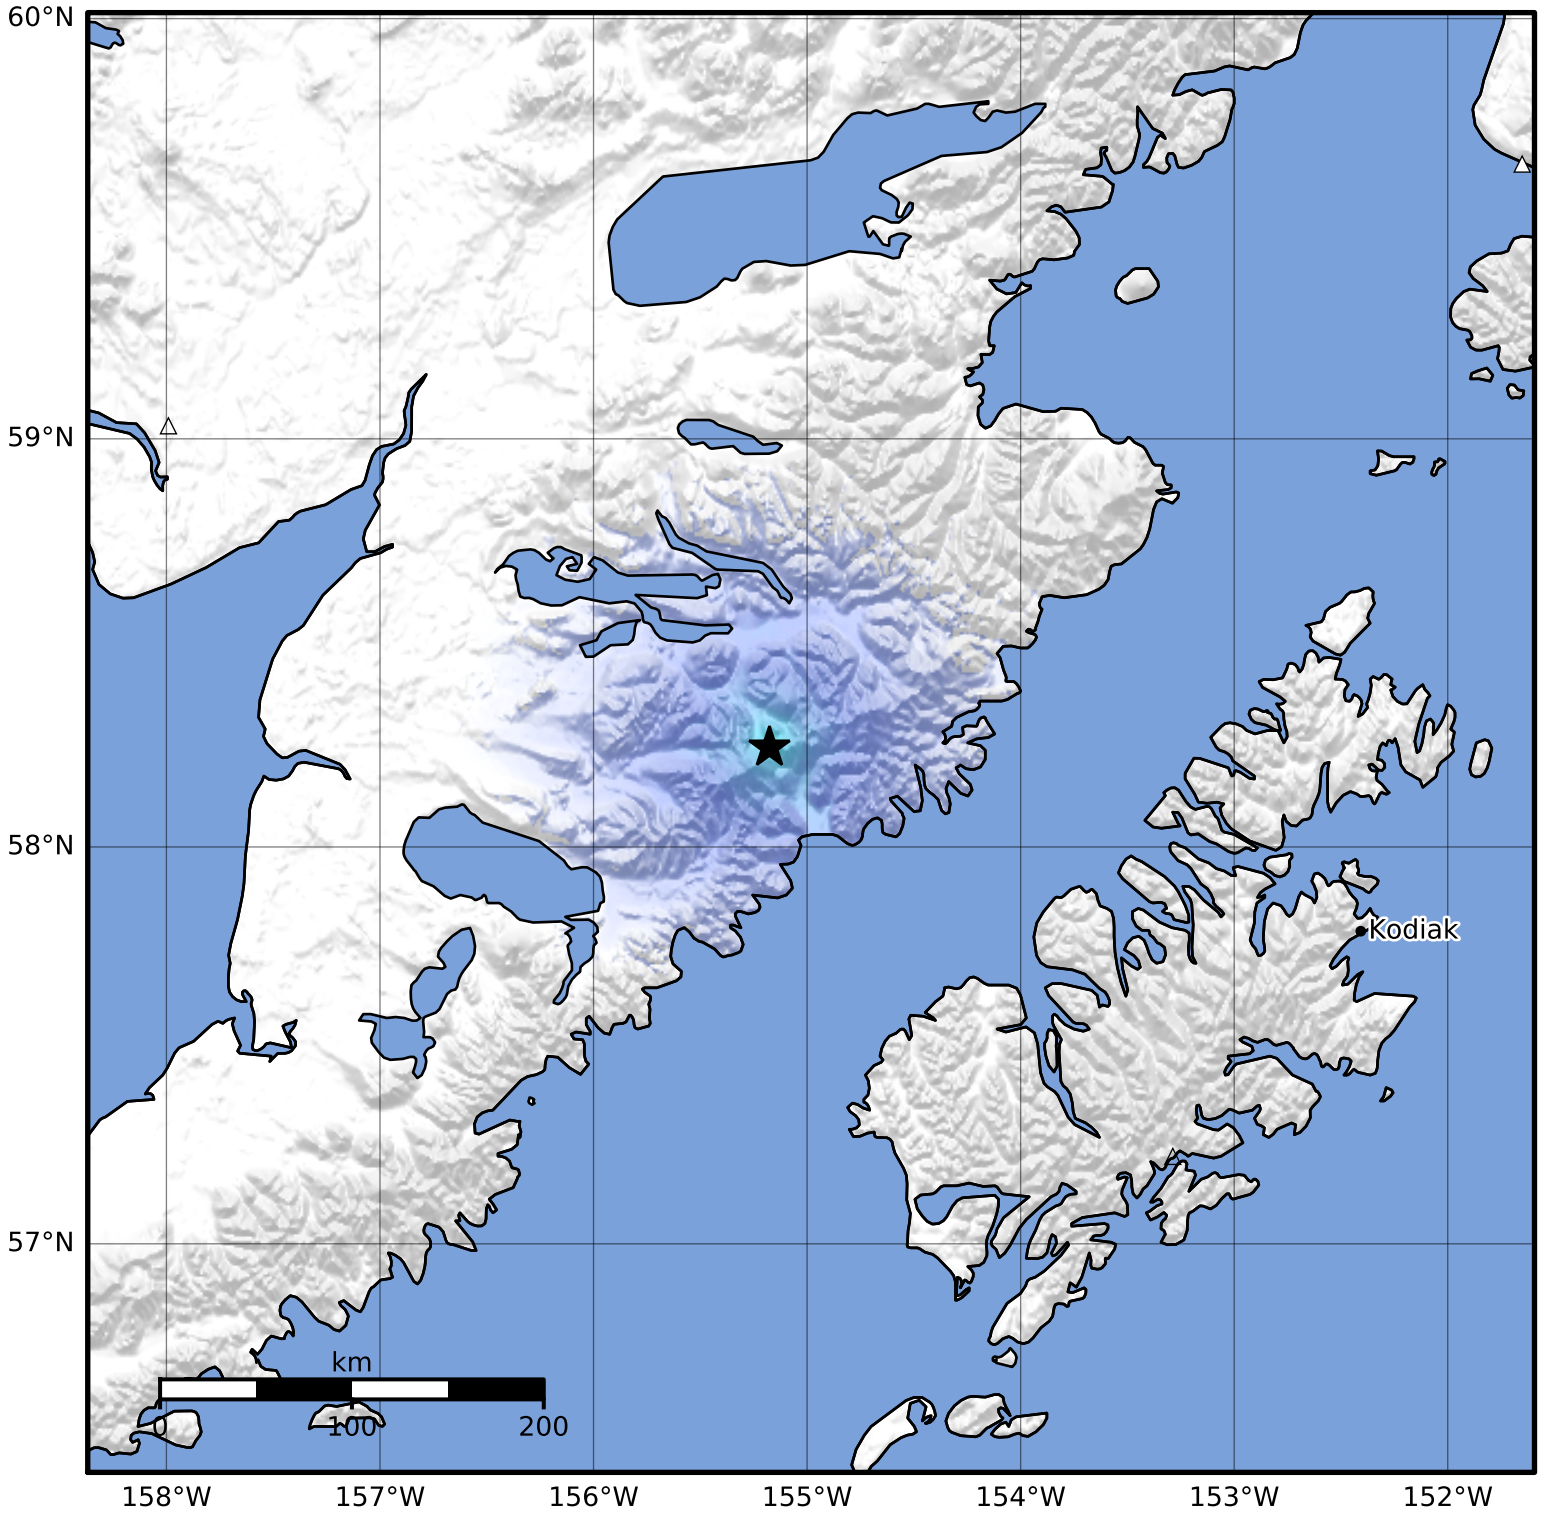

Macroseismic Intensity Map Alaska Earthquake Center
 ShakeMap: 87 km (54 miles) NNW of Karluk
 Jun 04, 2023 08:34:55 UTC M3.6 N58.25 W155.18 Depth: 0.1km ID:ak02374h9nlh

SHAKING	Not felt	Weak	Light	Moderate	Strong	Very strong	Severe	Violent	Extreme
DAMAGE	None	None	None	Very light	Light	Moderate	Moderate/heavy	Heavy	Very heavy
PGA(%g)	<0.0464	0.297	2.76	6.2	11.5	21.5	40.1	74.7	>139
PGV(cm/s)	<0.0215	0.135	1.41	4.65	9.64	20	41.4	85.8	>178
INTENSITY	I	II-III	IV	V	VI	VII	VIII	IX	X+

Scale based on Worden et al. (2012)

Version 1: Processed 2023-06-04T08:39:12Z

△ Seismic Instrument ○ Reported Intensity

★ Epicenter