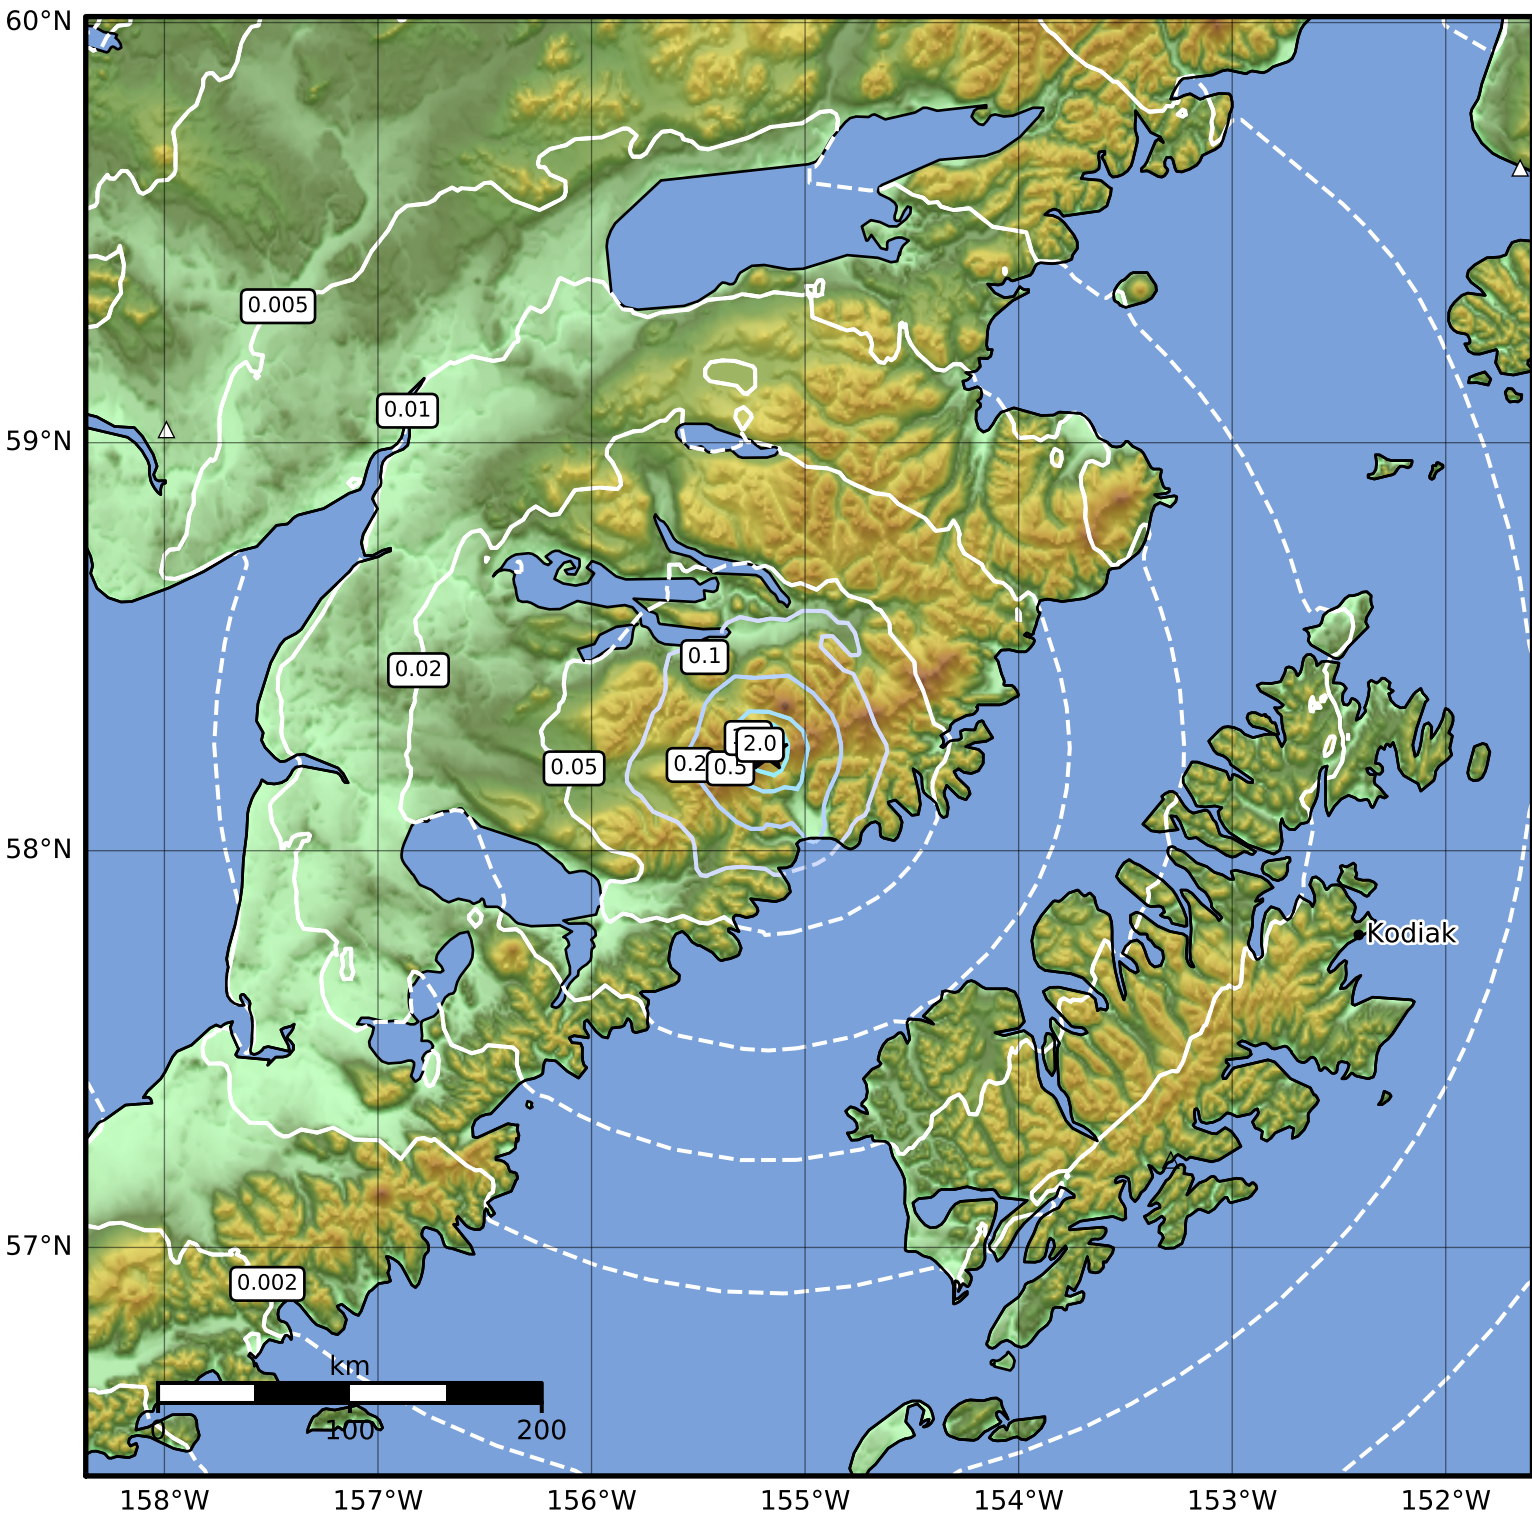

Peak Ground Acceleration Map Alaska Earthquake Center
ShakeMap: 87 km (54 miles) NNW of Karluk
Jun 04, 2023 08:34:55 UTC M3.6 N58.25 W155.18 Depth: 0.1km ID:ak02374h9nlh

PGA (%g)	0.1	0.2	0.5	1	2	5	10	20	50	100	200
----------	-----	-----	-----	---	---	---	----	----	----	-----	-----

Scale based on Worden et al. (2012)

Version 1: Processed 2023-06-04T08:39:12Z

△ Seismic Instrument ○ Reported Intensity

★ Epicenter