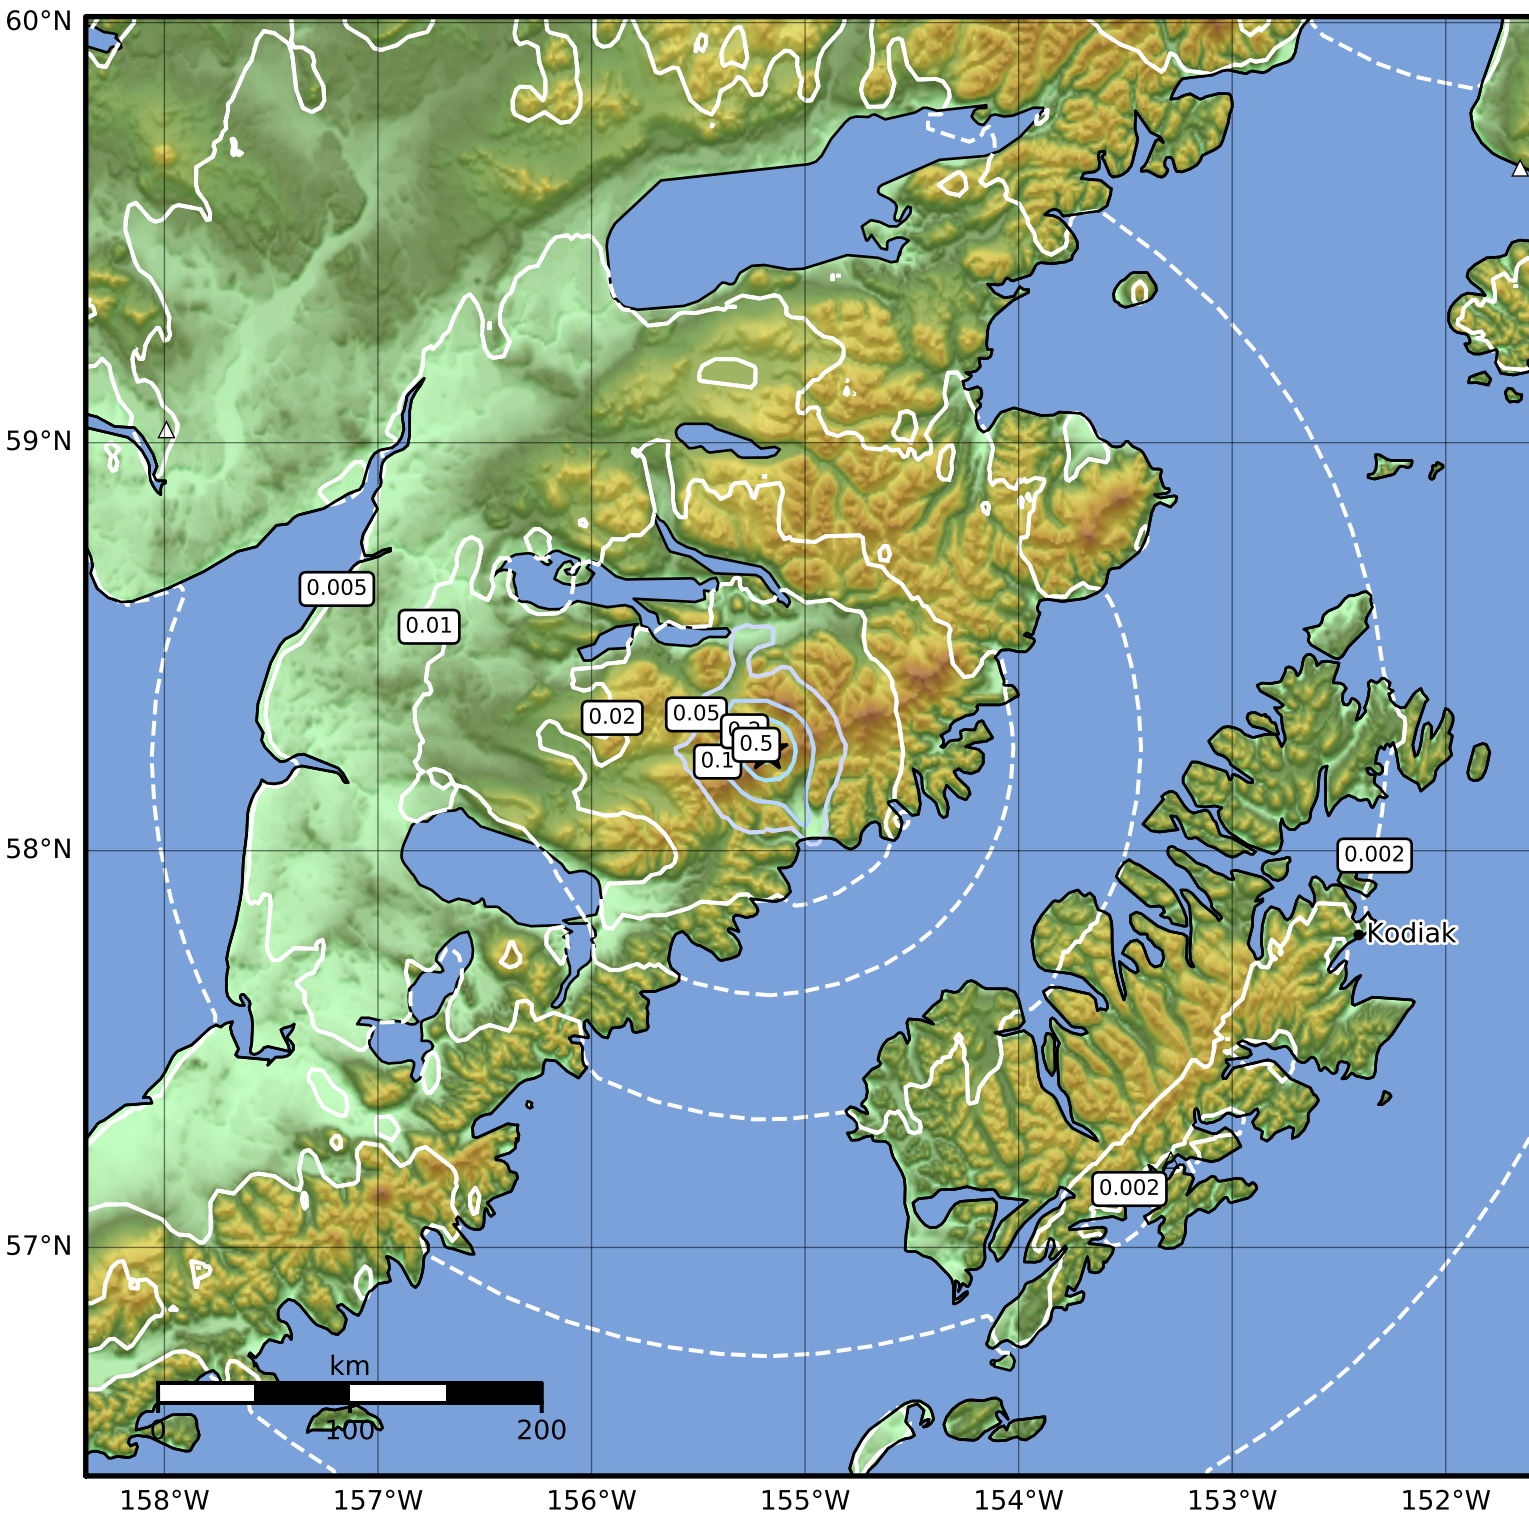

Peak Ground Velocity Map Alaska Earthquake Center  
 ShakeMap: 87 km (54 miles) NNW of Karluk  
 Jun 04, 2023 08:34:55 UTC M3.6 N58.25 W155.18 Depth: 0.1km ID:ak02374h9nlh

Scale based on Worden et al. (2012)

Version 1: Processed 2023-06-04T08:39:12Z

△ Seismic Instrument ○ Reported Intensity

★ Epicenter