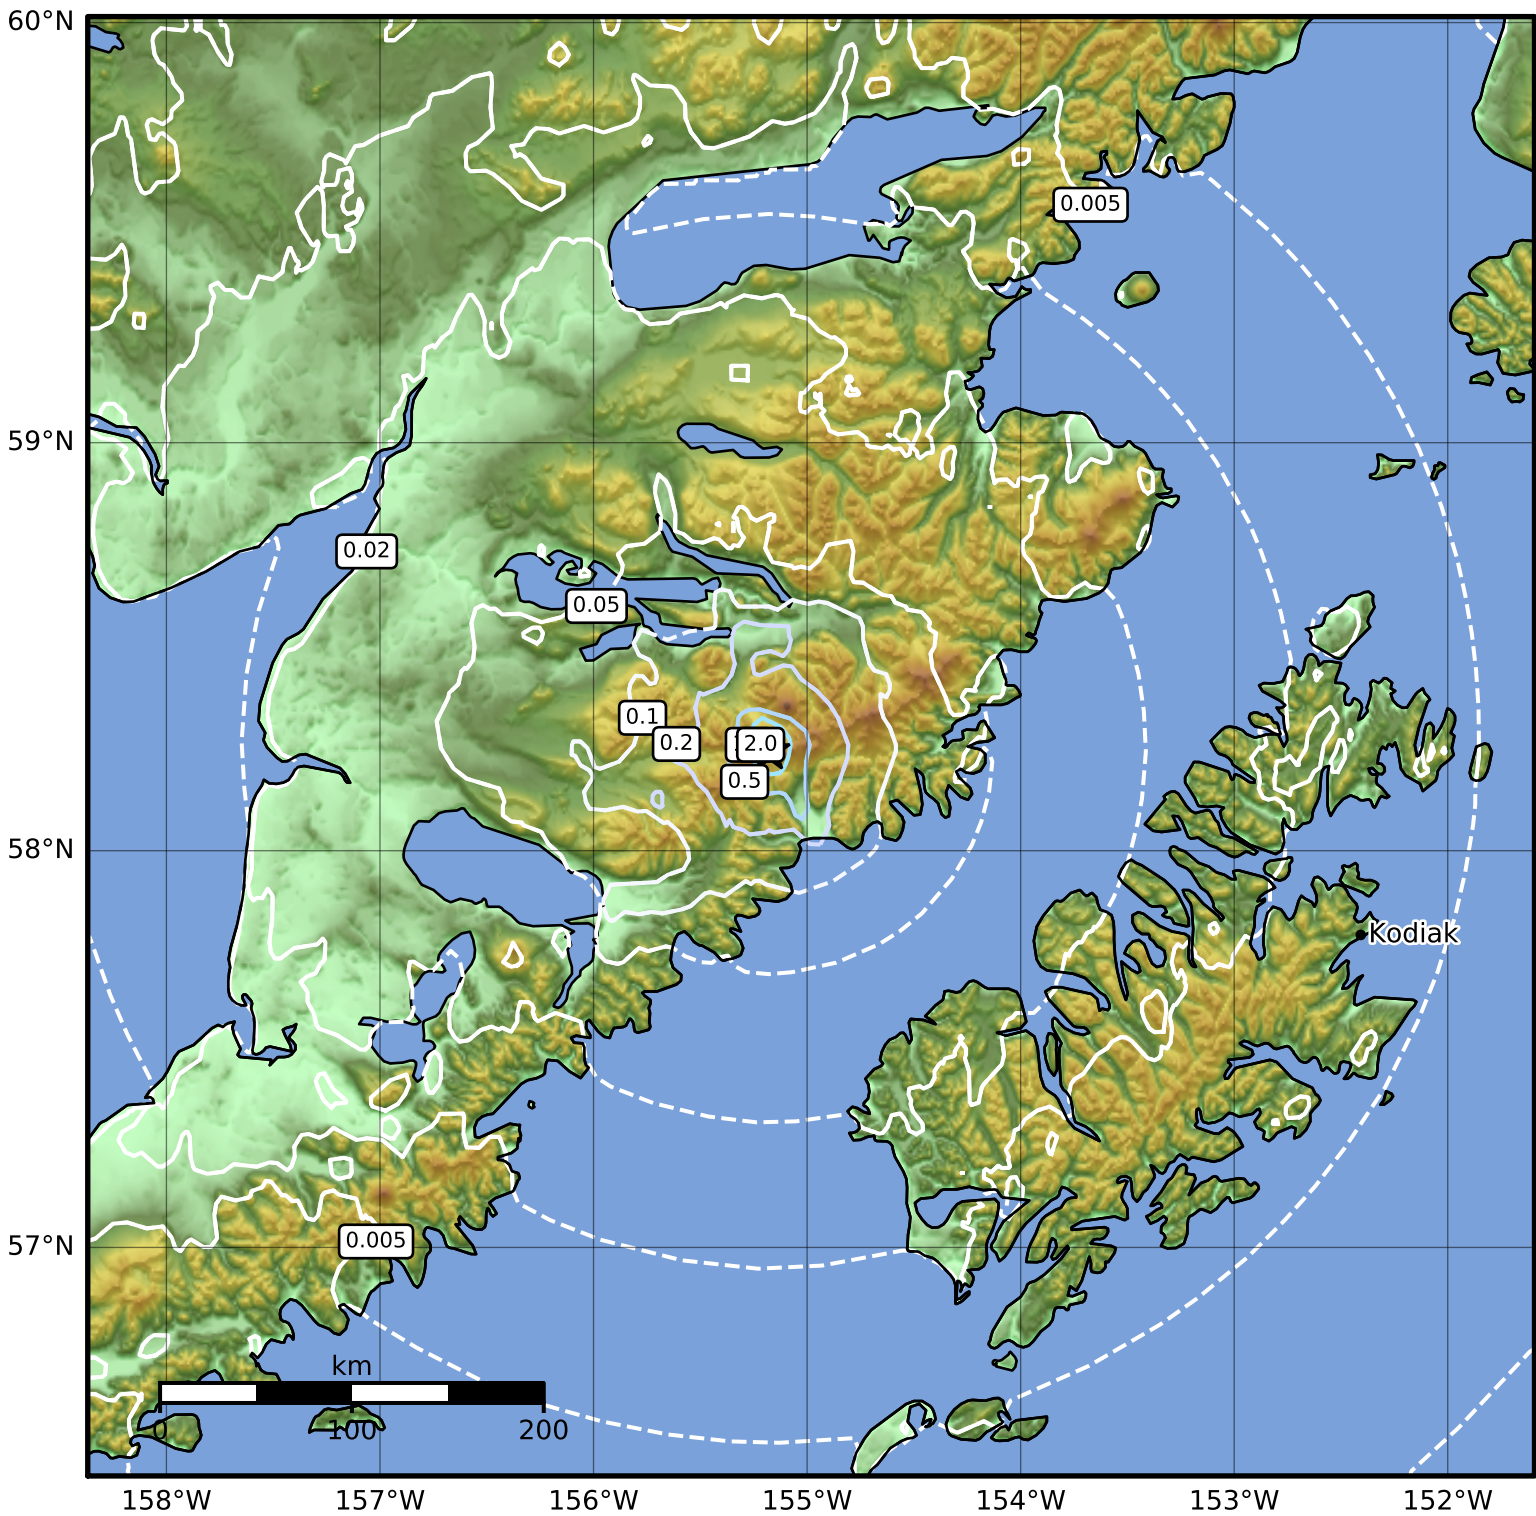

0.3 Second Peak Spectral Acceleration Map Alaska Earthquake Center
 ShakeMap: 87 km (54 miles) NNW of Karluk
 Jun 04, 2023 08:34:55 UTC M3.6 N58.25 W155.18 Depth: 0.1km ID:ak02374h9nlh

SA(0.3) (%g)	0.1	0.2	0.5	1	2	5	10	20	50	100	200
--------------	-----	-----	-----	---	---	---	----	----	----	-----	-----

Scale based on Worden et al. (2012)

Version 1: Processed 2023-06-04T08:39:12Z

△ Seismic Instrument ○ Reported Intensity

★ Epicenter