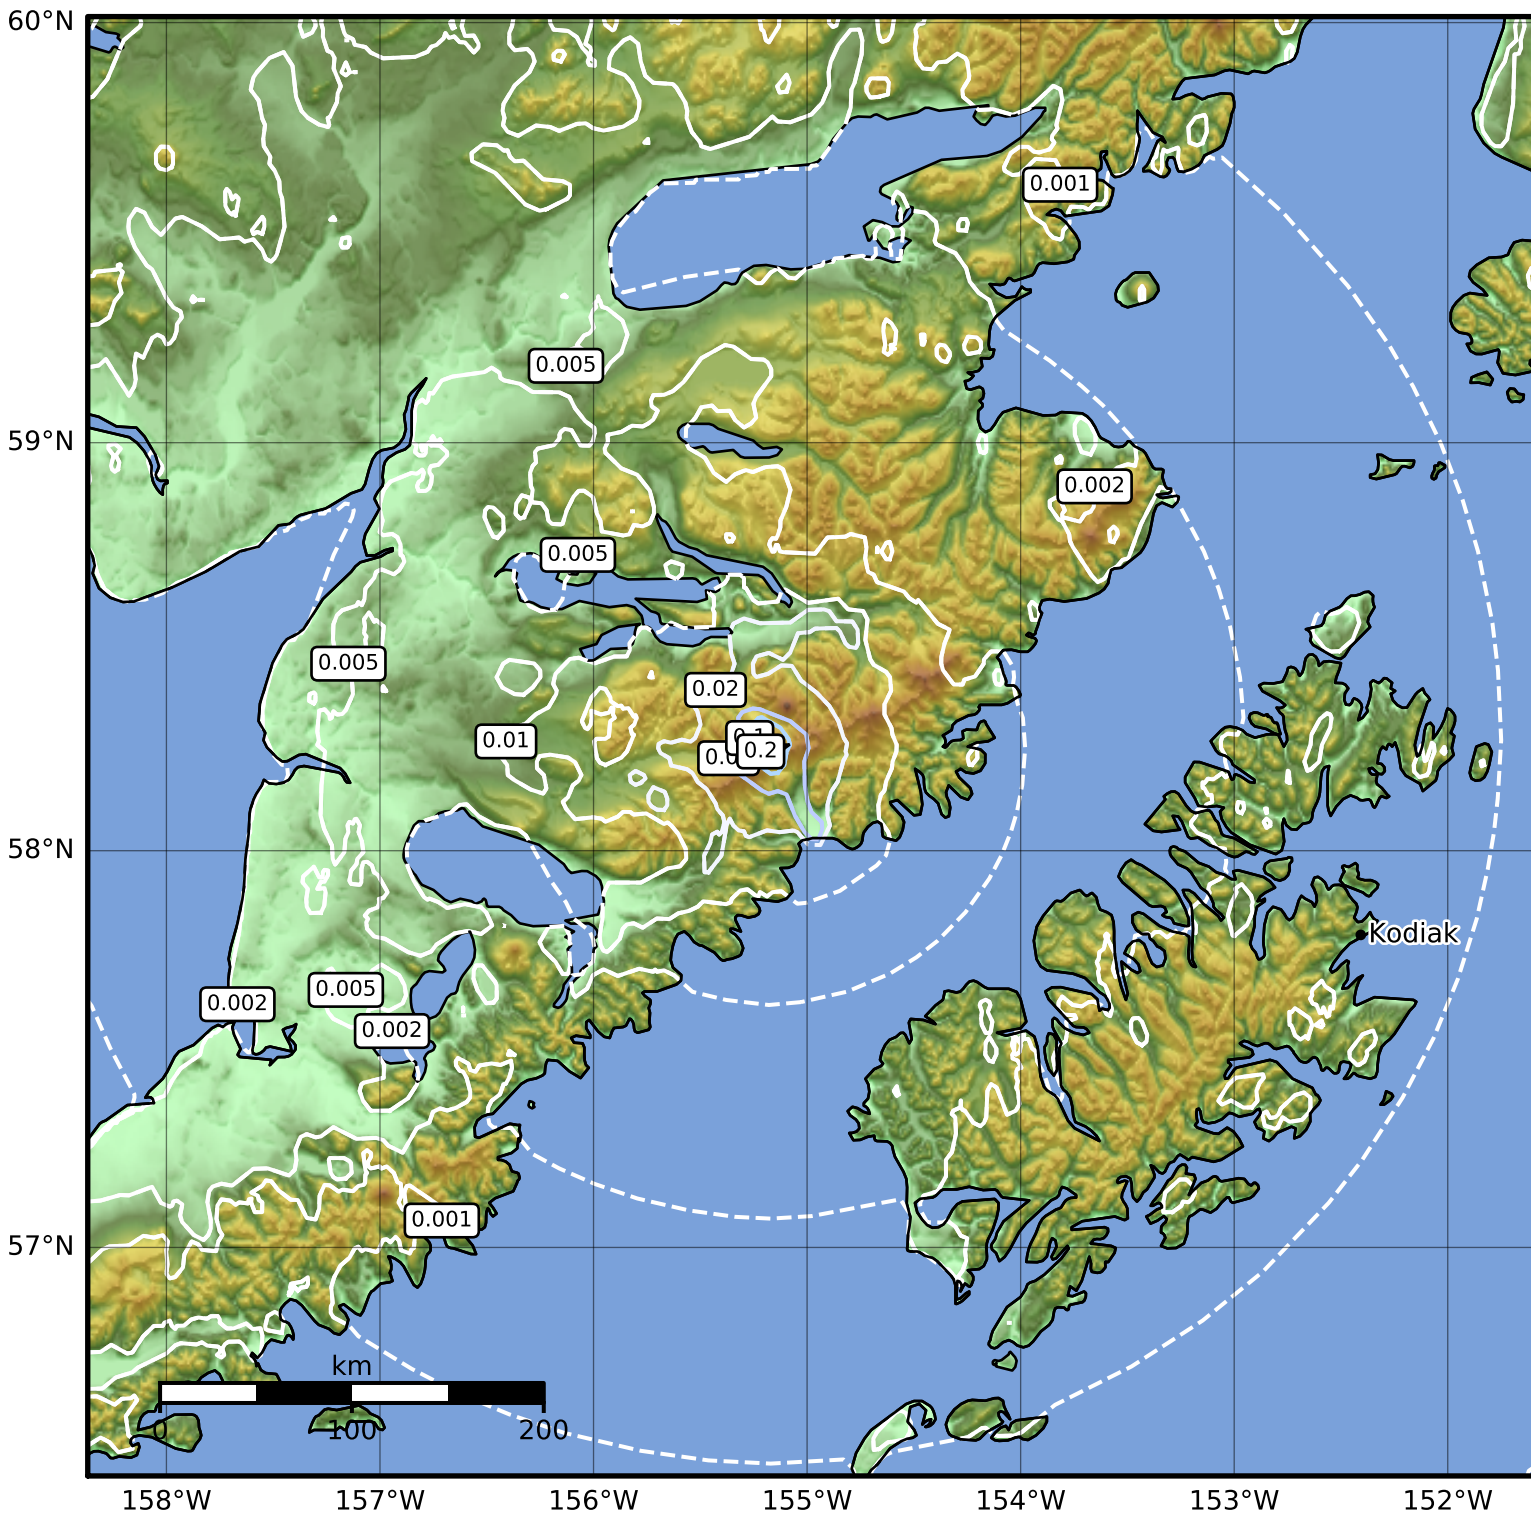

1.0 Second Peak Spectral Acceleration Map Alaska Earthquake Center  
 ShakeMap: 87 km (54 miles) NNW of Karluk  
 Jun 04, 2023 08:34:55 UTC M3.6 N58.25 W155.18 Depth: 0.1km ID:ak02374h9nlh

SA(1.0) (%g)	0.1	0.2	0.5	1	2	5	10	20	50	100	200
--------------	-----	-----	-----	---	---	---	----	----	----	-----	-----

Scale based on Worden et al. (2012)

Version 1: Processed 2023-06-04T08:39:12Z

△ Seismic Instrument ○ Reported Intensity

★ Epicenter