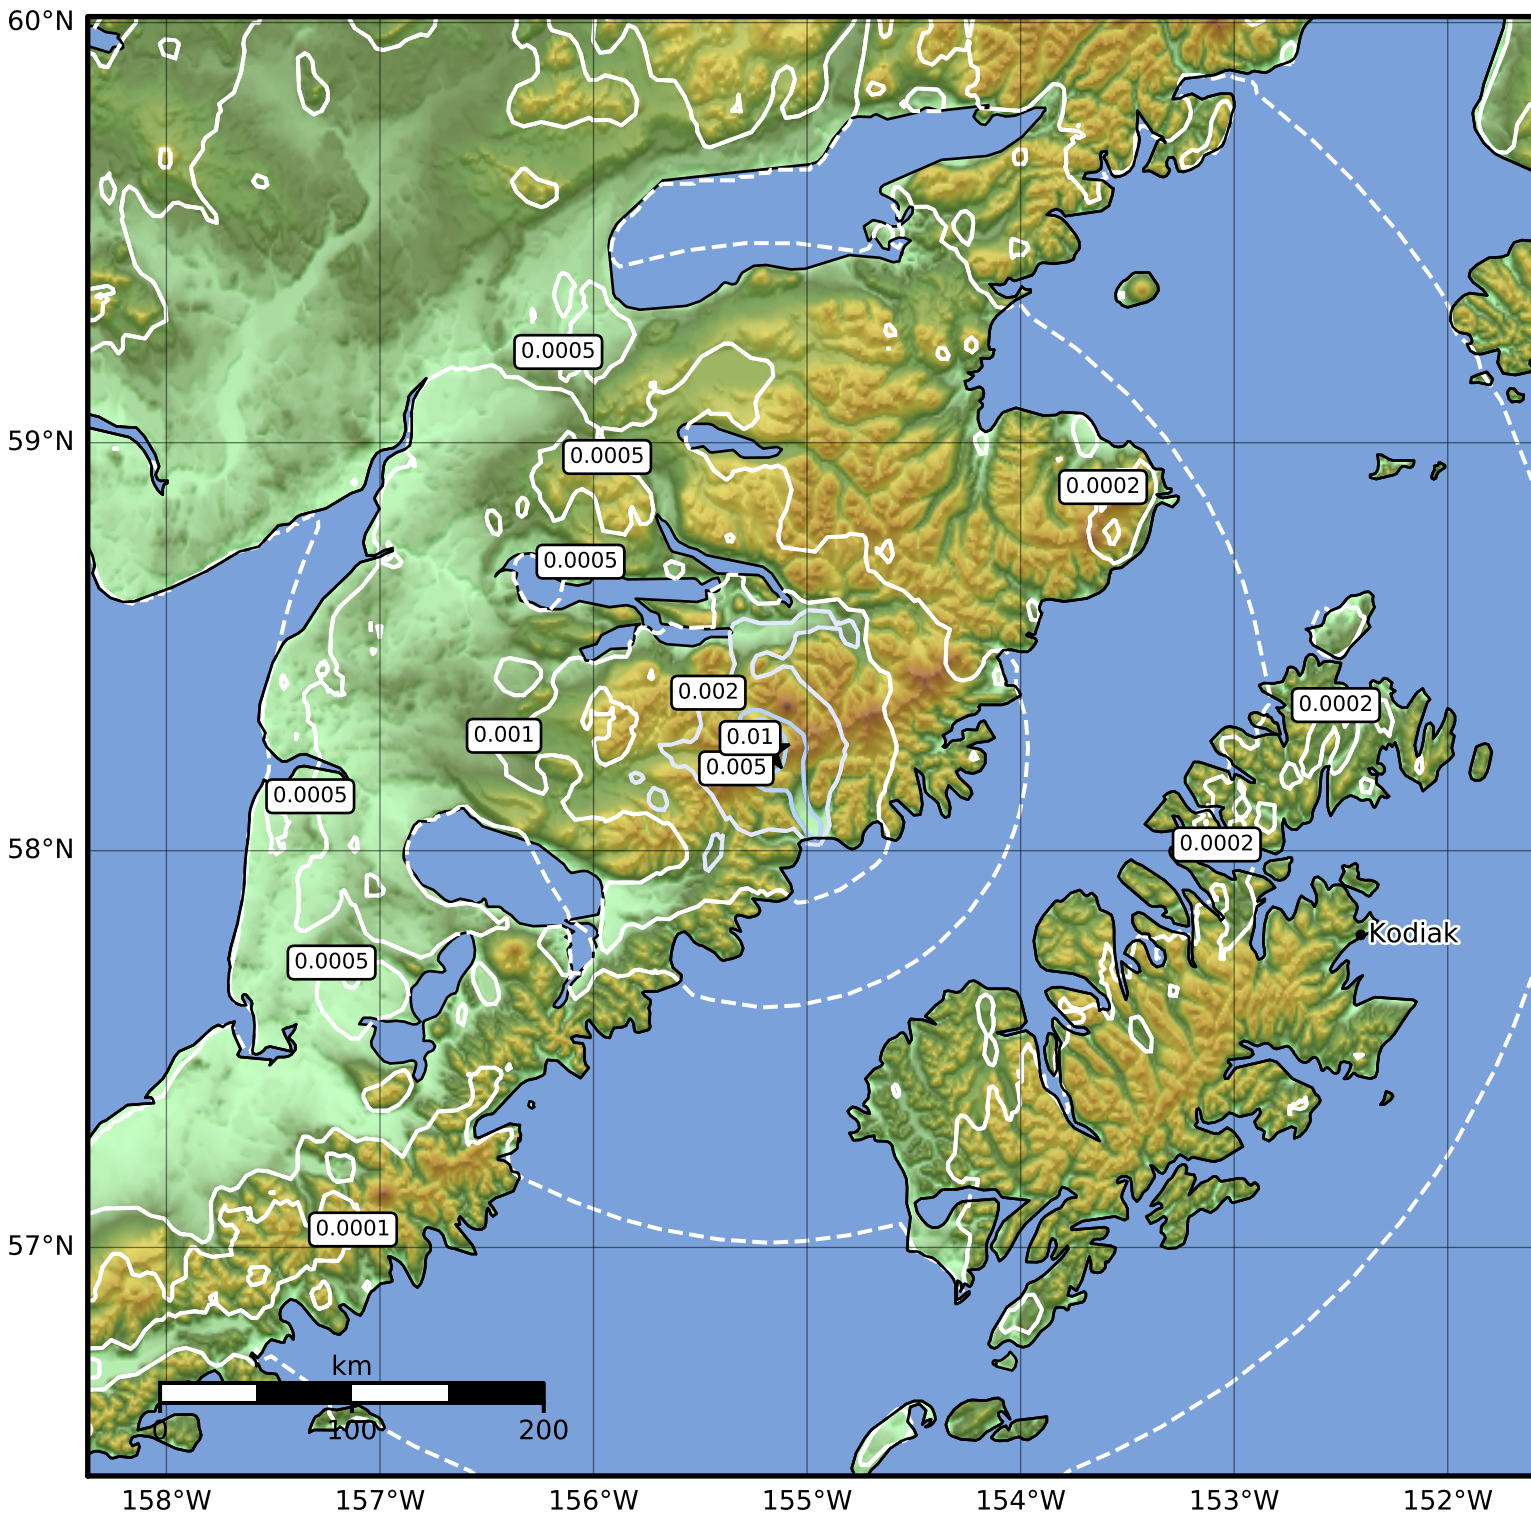

3.0 Second Peak Spectral Acceleration Map Alaska Earthquake Center
ShakeMap: 87 km (54 miles) NNW of Karluk
Jun 04, 2023 08:34:55 UTC M3.6 N58.25 W155.18 Depth: 0.1km ID:ak02374h9nlh

SA(3.0) (%g) 0.1 0.2 0.5 1 2 5 10 20 50

Scale based on Worden et al. (2012)

Version 1: Processed 2023-06-04T08:39:12Z

△ Seismic Instrument ○ Reported Intensity

★ Epicenter