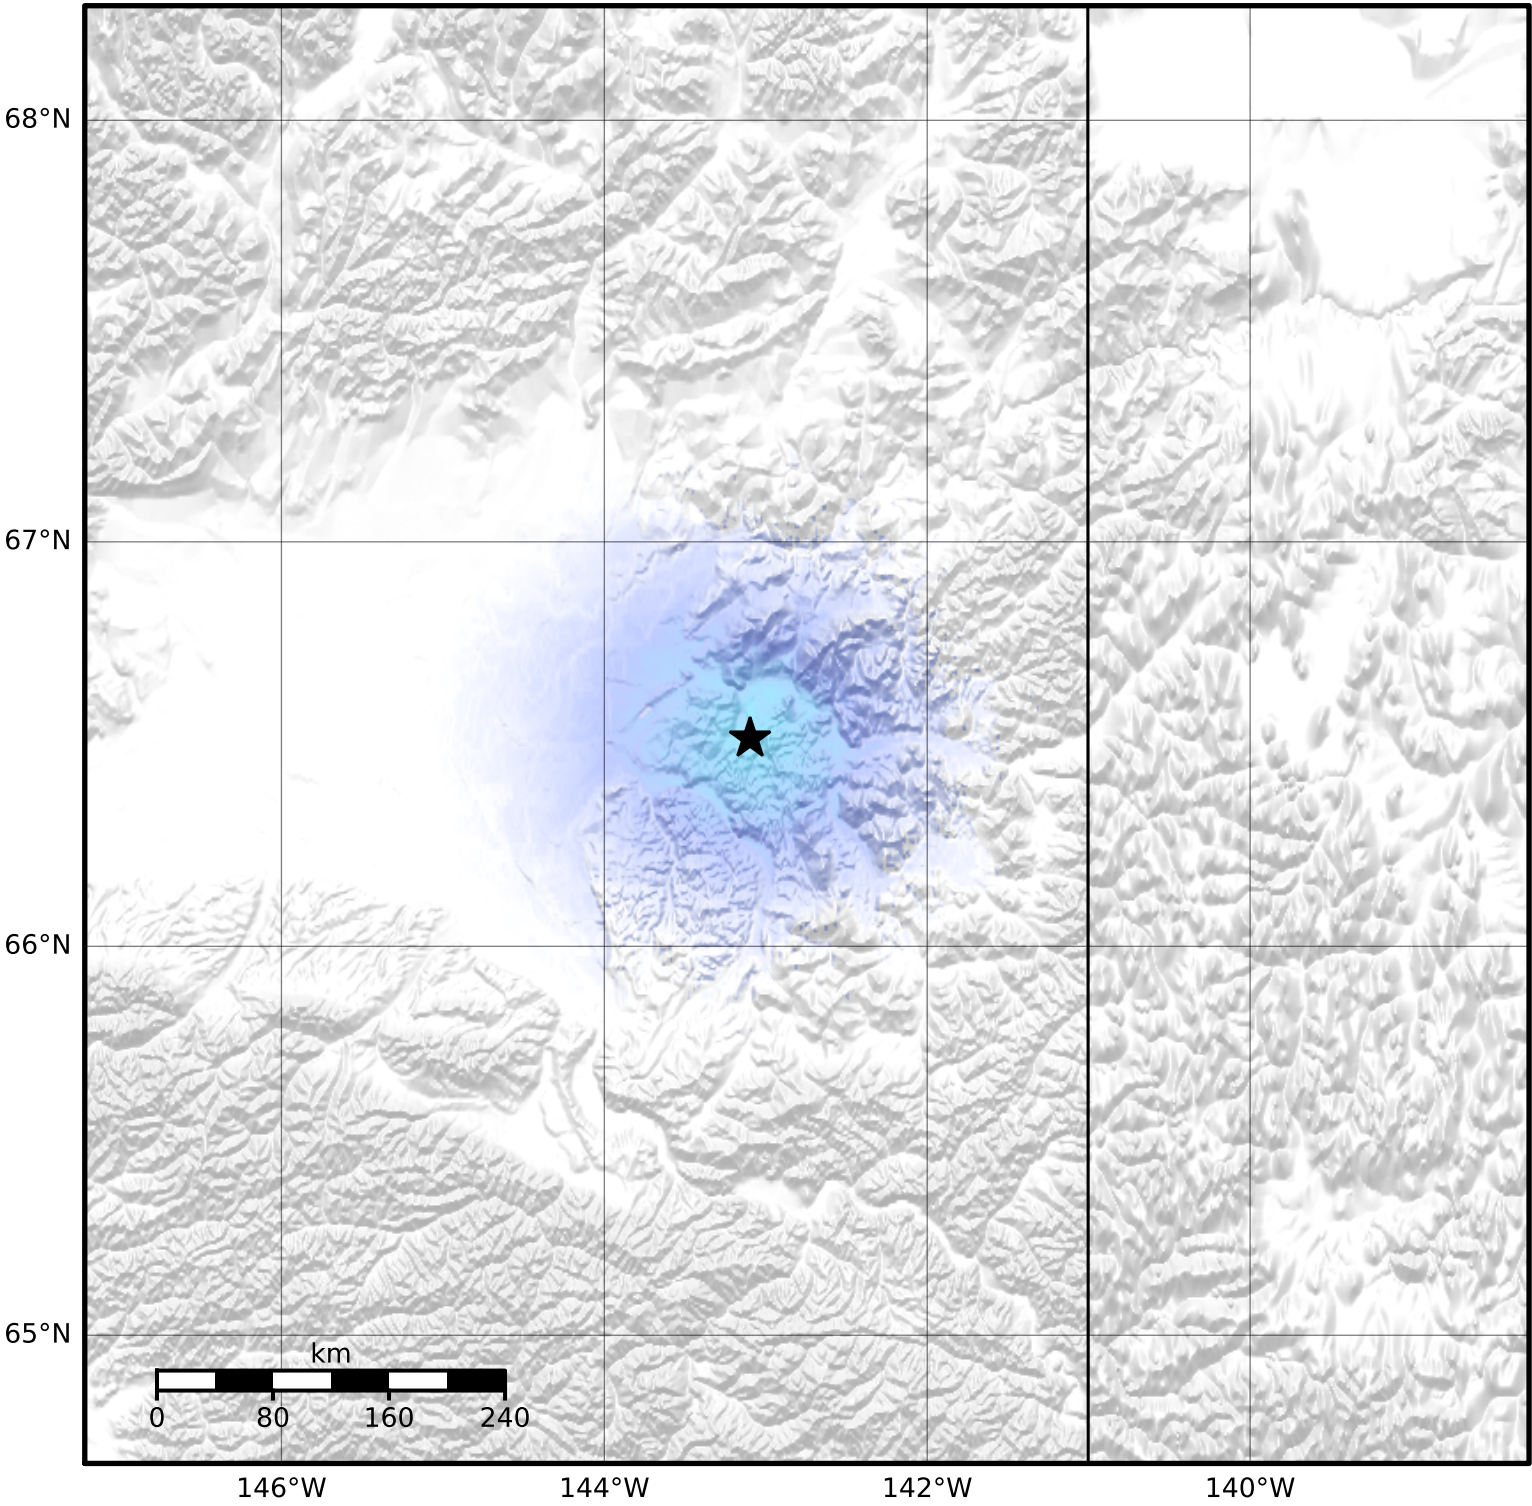

Macroseismic Intensity Map Alaska Earthquake Center  
 ShakeMap: 31 km (19 miles) ESE of Chalkyitsik  
 Jun 05, 2023 18:38:13 UTC M3.5 N66.52 W143.10 Depth: 16.7km ID:ak02376as4hc

SHAKING	Not felt	Weak	Light	Moderate	Strong	Very strong	Severe	Violent	Extreme
DAMAGE	None	None	None	Very light	Light	Moderate	Moderate/heavy	Heavy	Very heavy
PGA(%g)	<0.0464	0.297	2.76	6.2	11.5	21.5	40.1	74.7	>139
PGV(cm/s)	<0.0215	0.135	1.41	4.65	9.64	20	41.4	85.8	>178
INTENSITY	<b>I</b>	<b>II-III</b>	<b>IV</b>	<b>V</b>	<b>VI</b>	<b>VII</b>	<b>VIII</b>	<b>IX</b>	<b>X+</b>

Scale based on Worden et al. (2012) Version 1: Processed 2023-06-05T18:41:50Z  
 △ Seismic Instrument    ○ Reported Intensity    ★ Epicenter