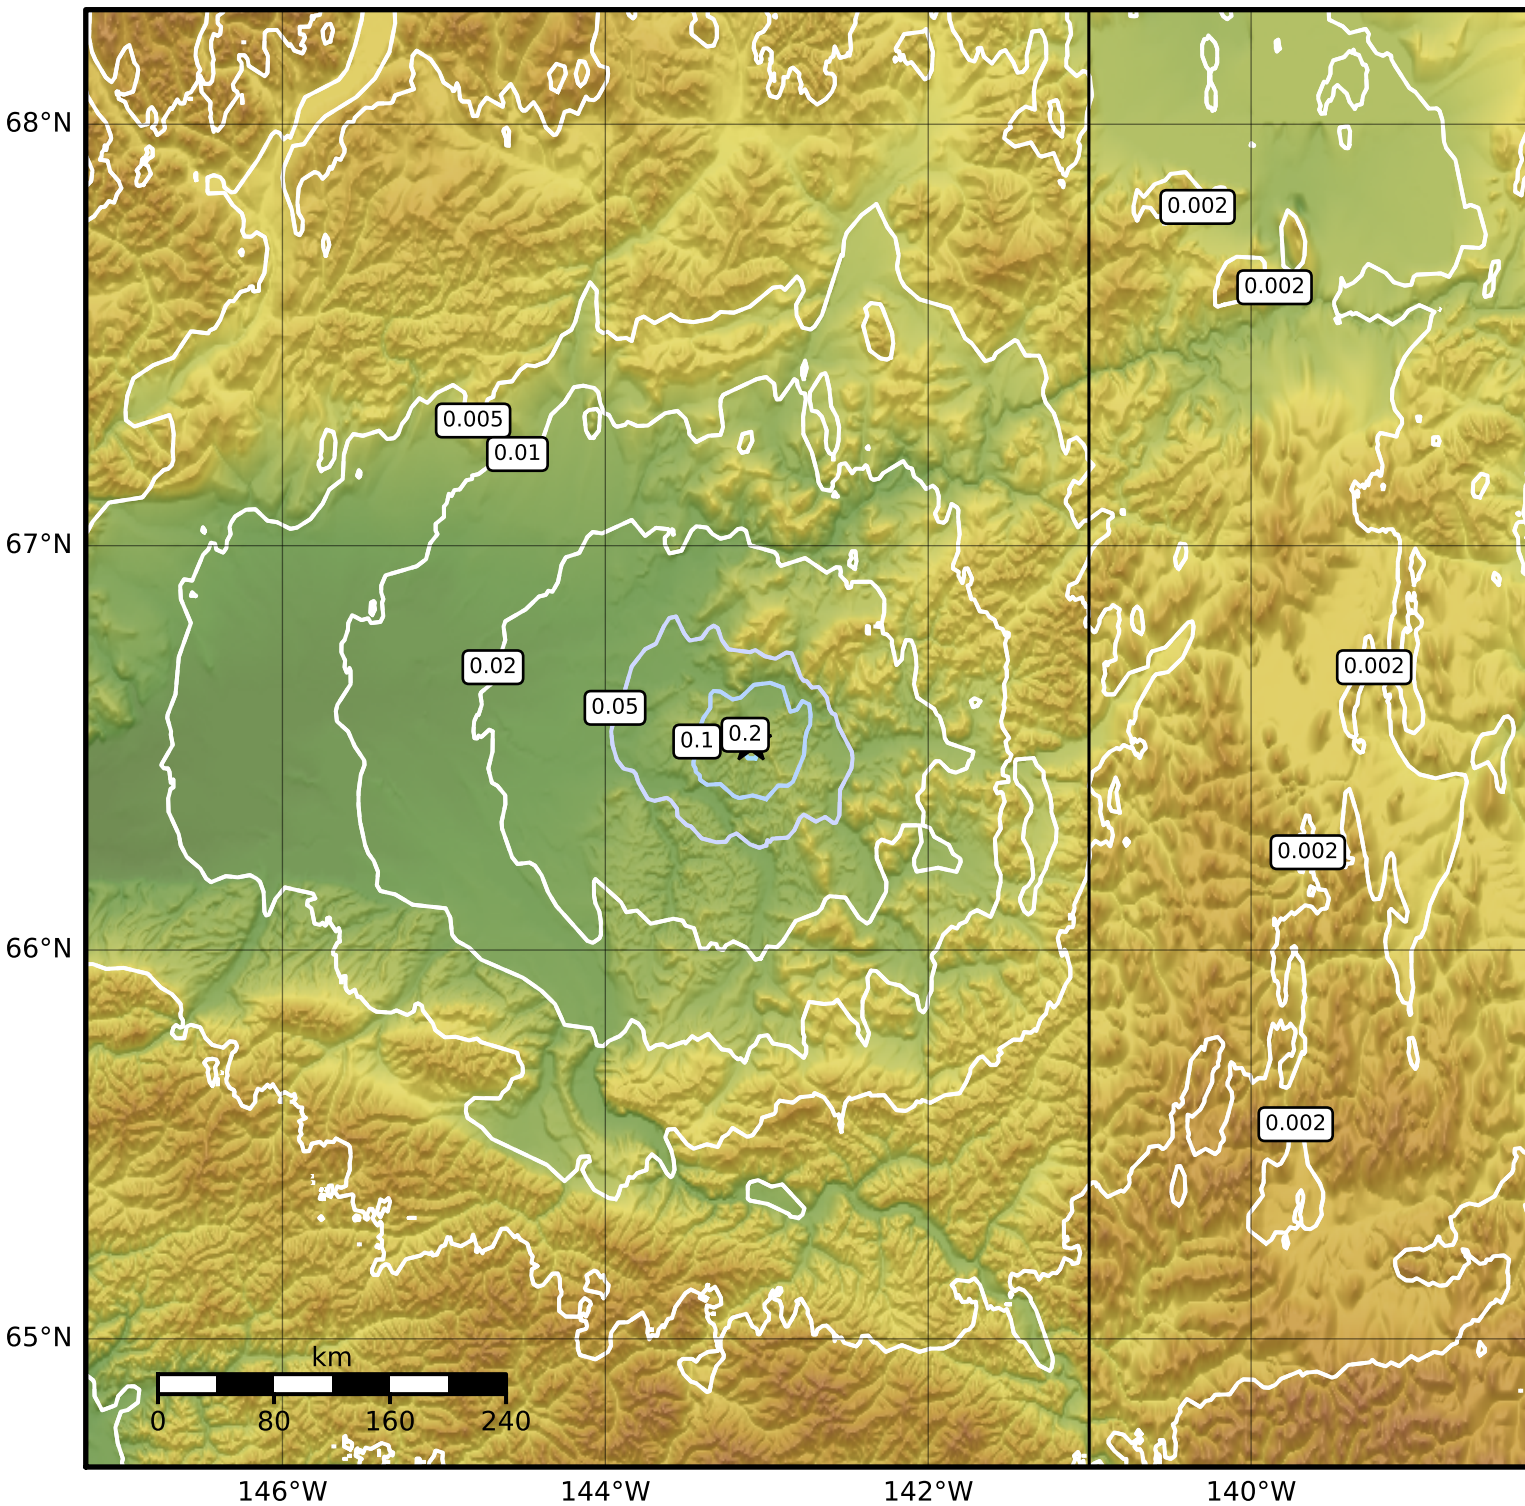

Peak Ground Velocity Map Alaska Earthquake Center
 ShakeMap: 31 km (19 miles) ESE of Chalkyitsik
 Jun 05, 2023 18:38:13 UTC M3.5 N66.52 W143.10 Depth: 16.7km ID:ak02376as4hc

PGV (cm/s)	0.1	0.2	0.5	1	2	5	10	20	50	100	200
------------	-----	-----	-----	---	---	---	----	----	----	-----	-----

Scale based on Worden et al. (2012)

△ Seismic Instrument ○ Reported Intensity

★ Epicenter

Version 1: Processed 2023-06-05T18:41:50Z