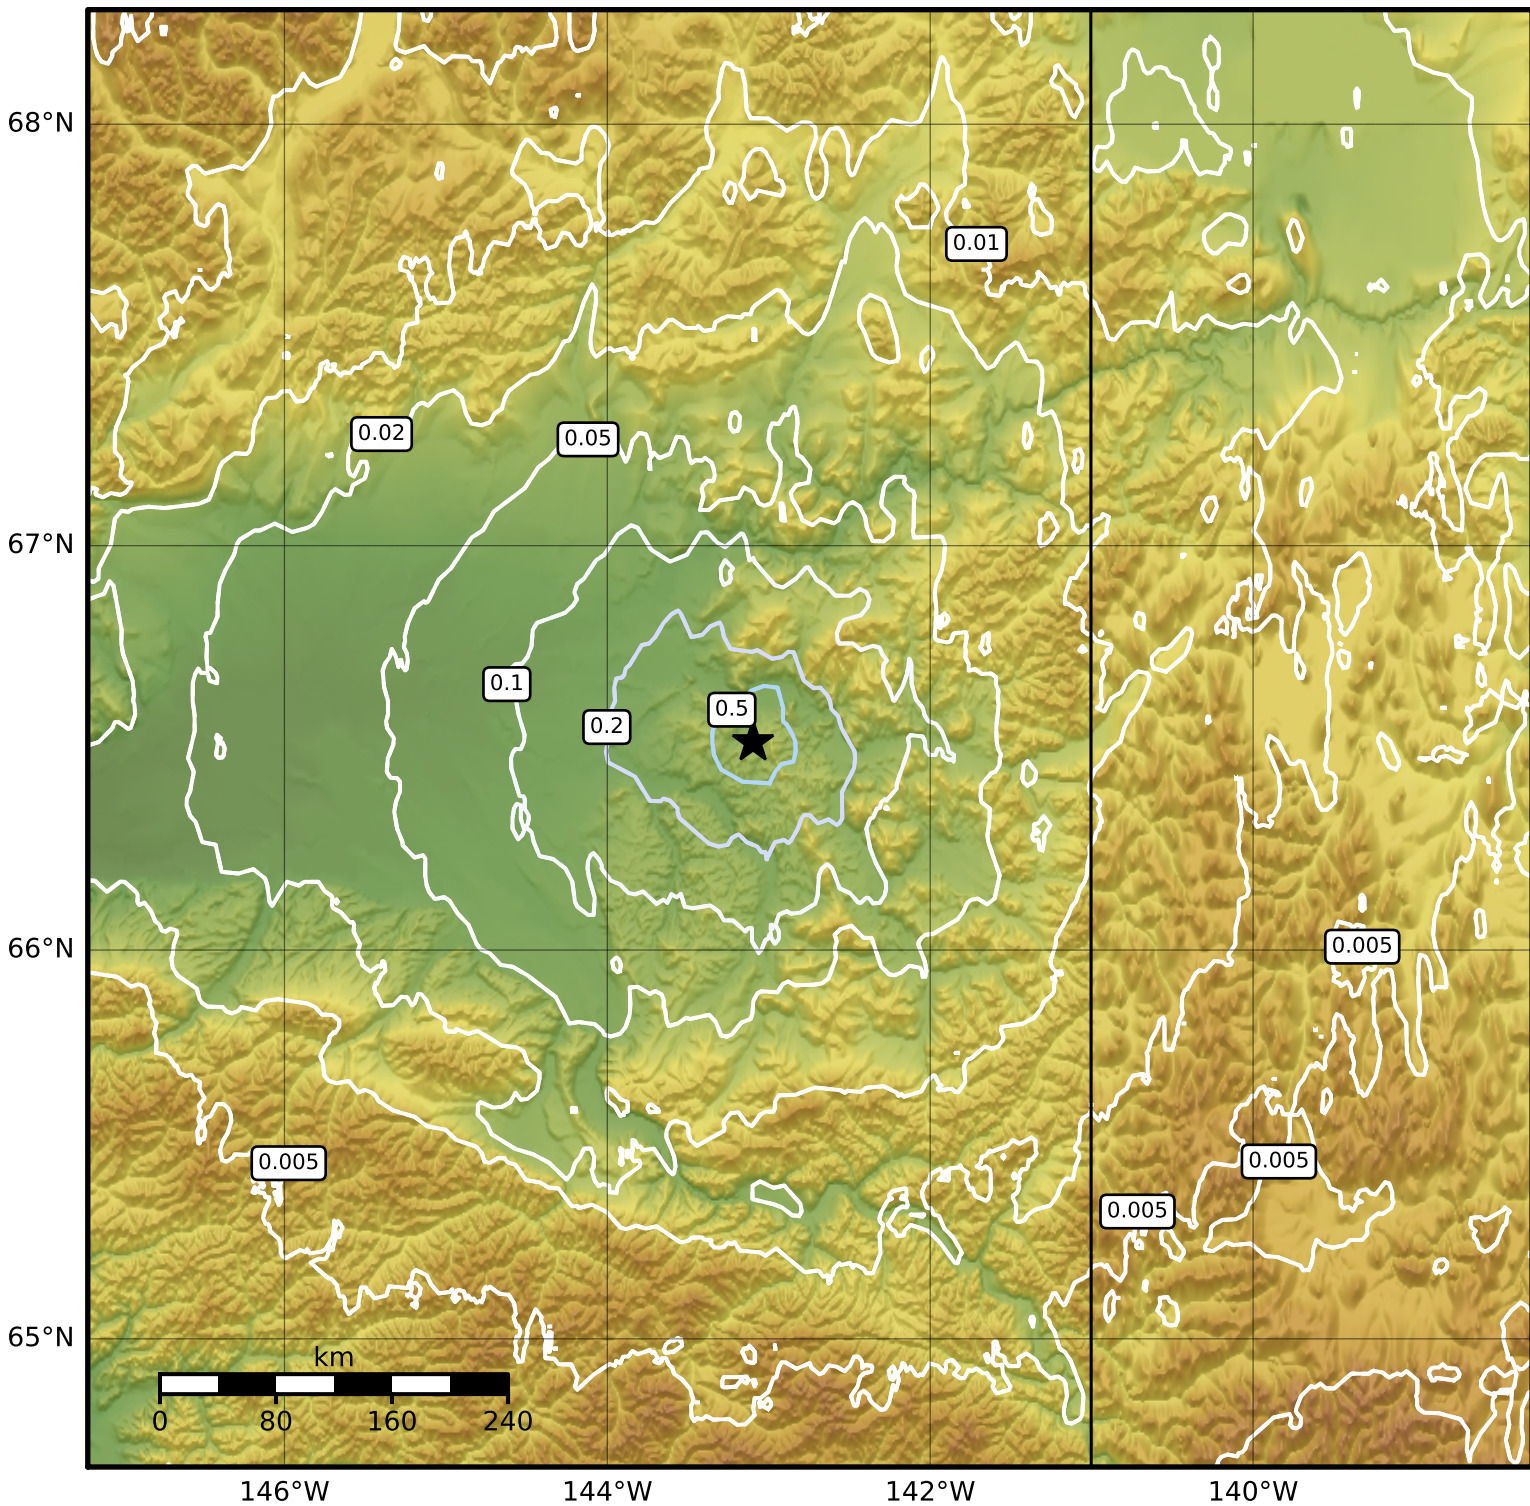

0.3 Second Peak Spectral Acceleration Map Alaska Earthquake Center
 ShakeMap: 31 km (19 miles) ESE of Chalkyitsik
 Jun 05, 2023 18:38:13 UTC M3.5 N66.52 W143.10 Depth: 16.7km ID:ak02376as4hc

SA(0.3) (%g)	0.1	0.2	0.5	1	2	5	10	20	50	100	200
---------------------	------------	------------	------------	----------	----------	----------	-----------	-----------	-----------	------------	------------

Scale based on Worden et al. (2012)

Version 1: Processed 2023-06-05T18:41:50Z

△ Seismic Instrument ○ Reported Intensity

★ Epicenter