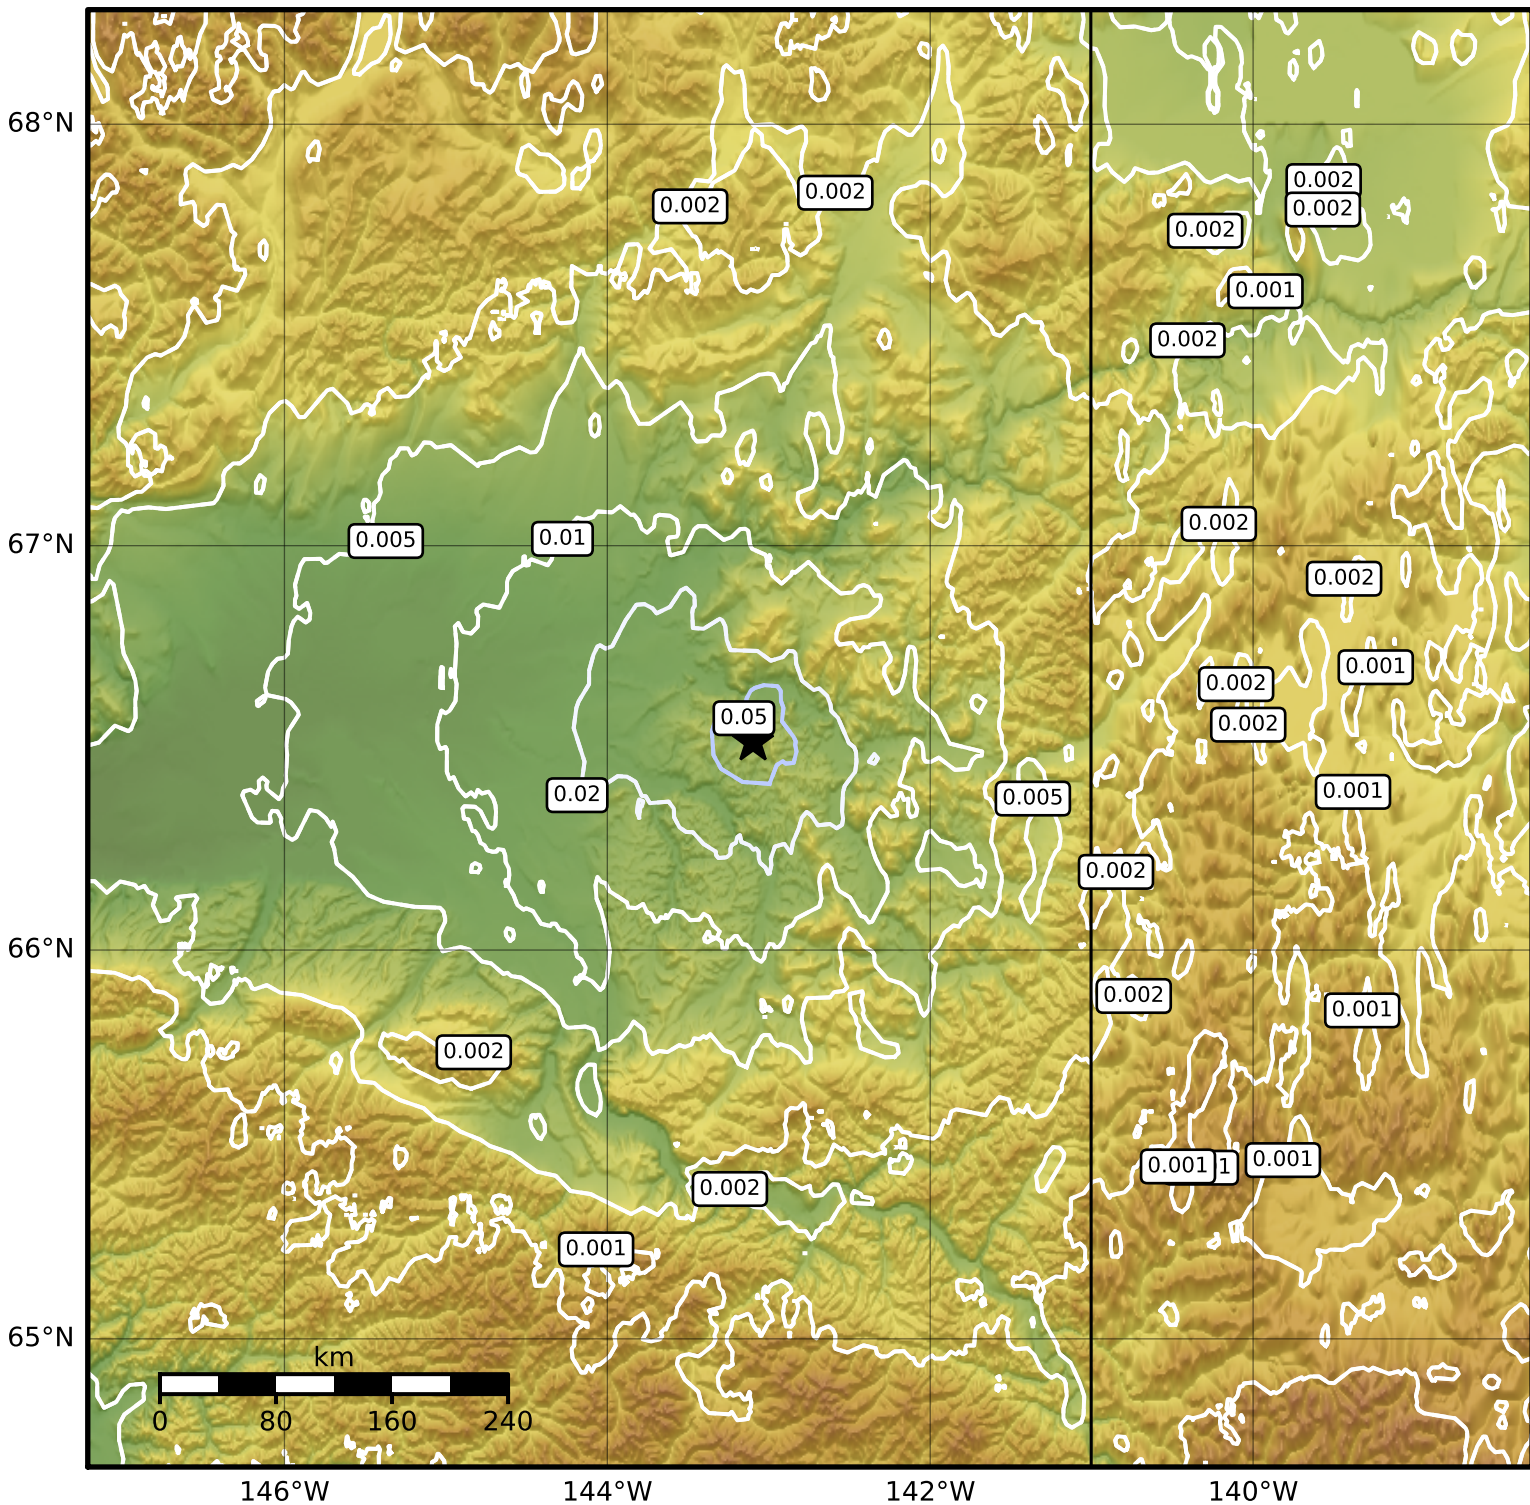

1.0 Second Peak Spectral Acceleration Map Alaska Earthquake Center
 ShakeMap: 31 km (19 miles) ESE of Chalkyitsik
 Jun 05, 2023 18:38:13 UTC M3.5 N66.52 W143.10 Depth: 16.7km ID:ak02376as4hc

Scale based on Worden et al. (2012)

Version 1: Processed 2023-06-05T18:41:50Z

△ Seismic Instrument ○ Reported Intensity

★ Epicenter