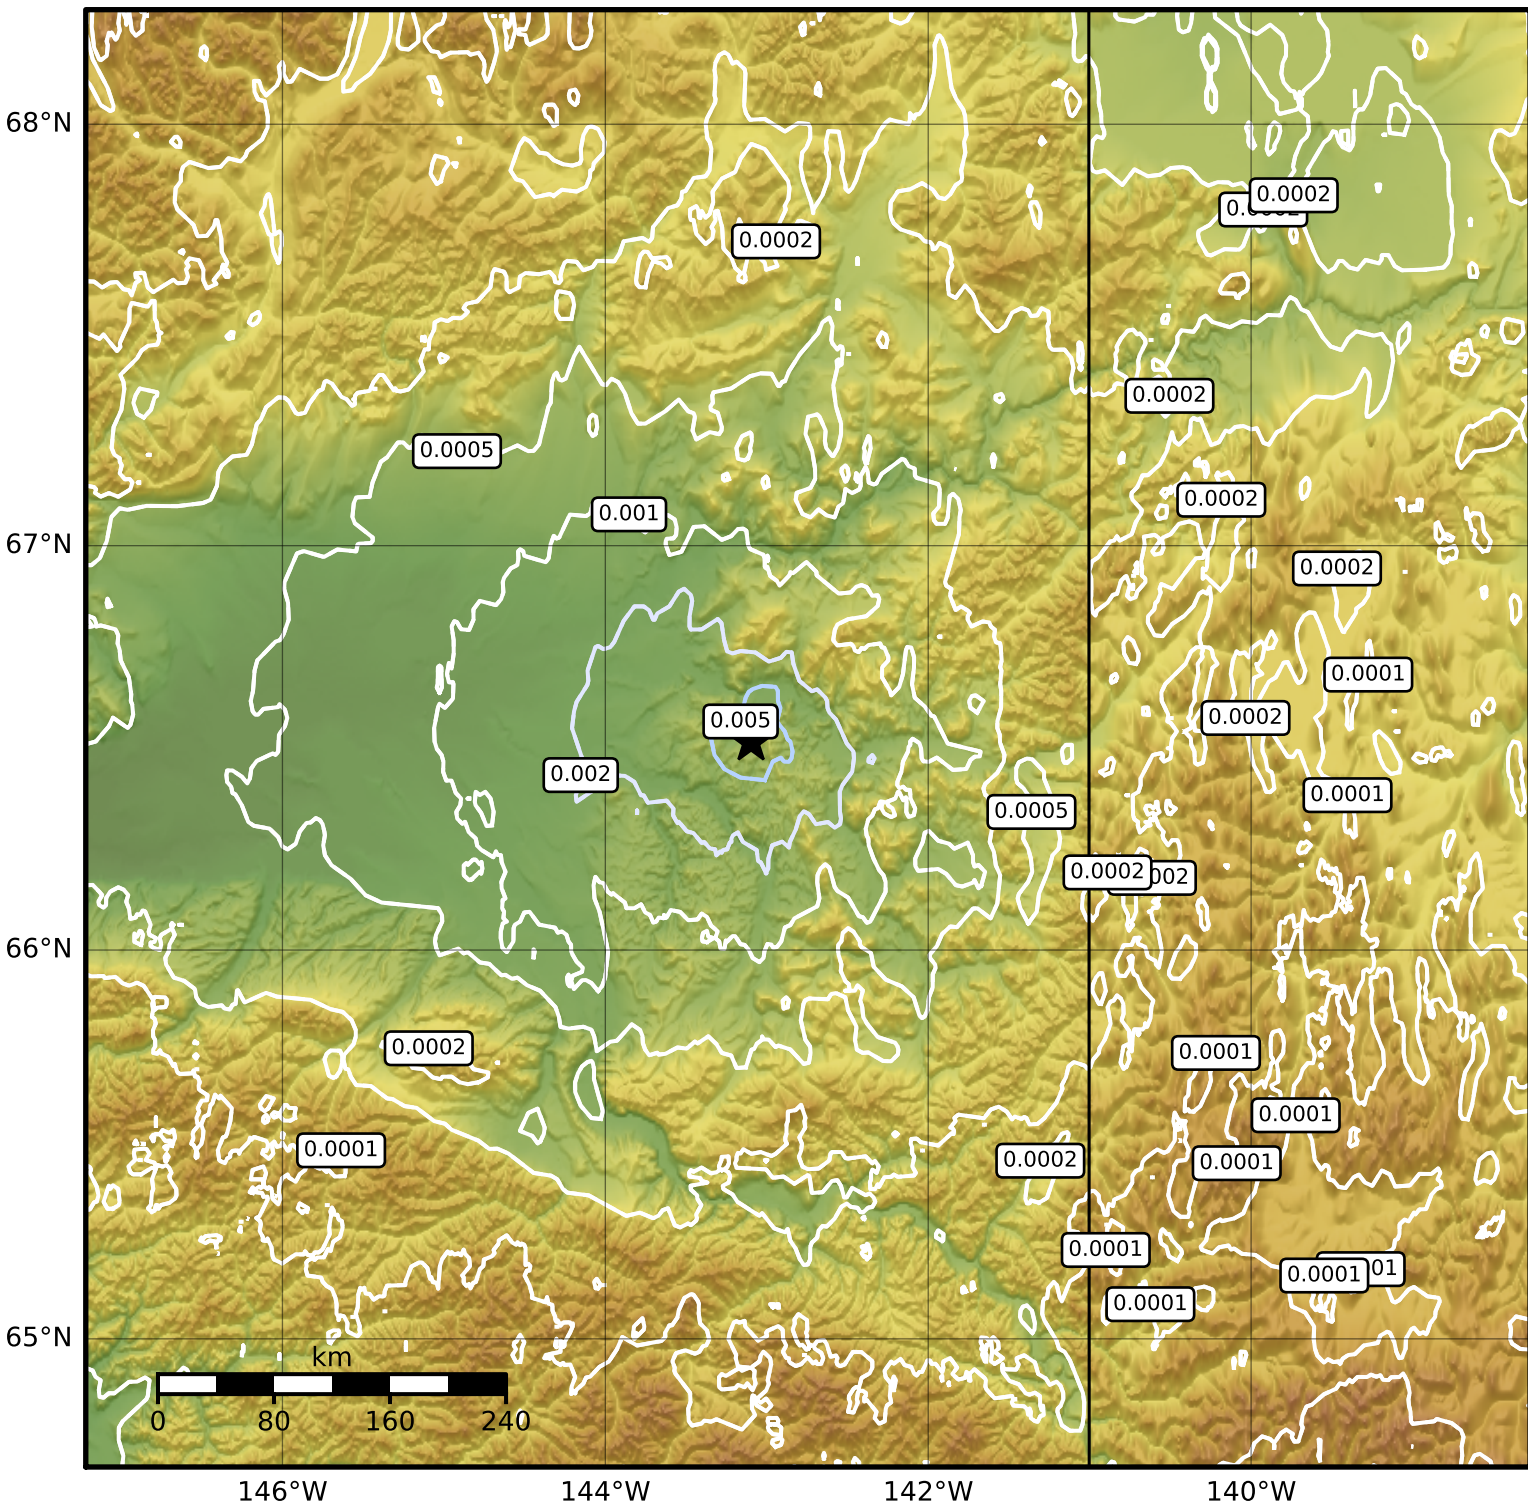

3.0 Second Peak Spectral Acceleration Map Alaska Earthquake Center
 ShakeMap: 31 km (19 miles) ESE of Chalkyitsik
 Jun 05, 2023 18:38:13 UTC M3.5 N66.52 W143.10 Depth: 16.7km ID:ak02376as4hc

Scale based on Worden et al. (2012)

Version 1: Processed 2023-06-05T18:41:50Z

△ Seismic Instrument ○ Reported Intensity

★ Epicenter