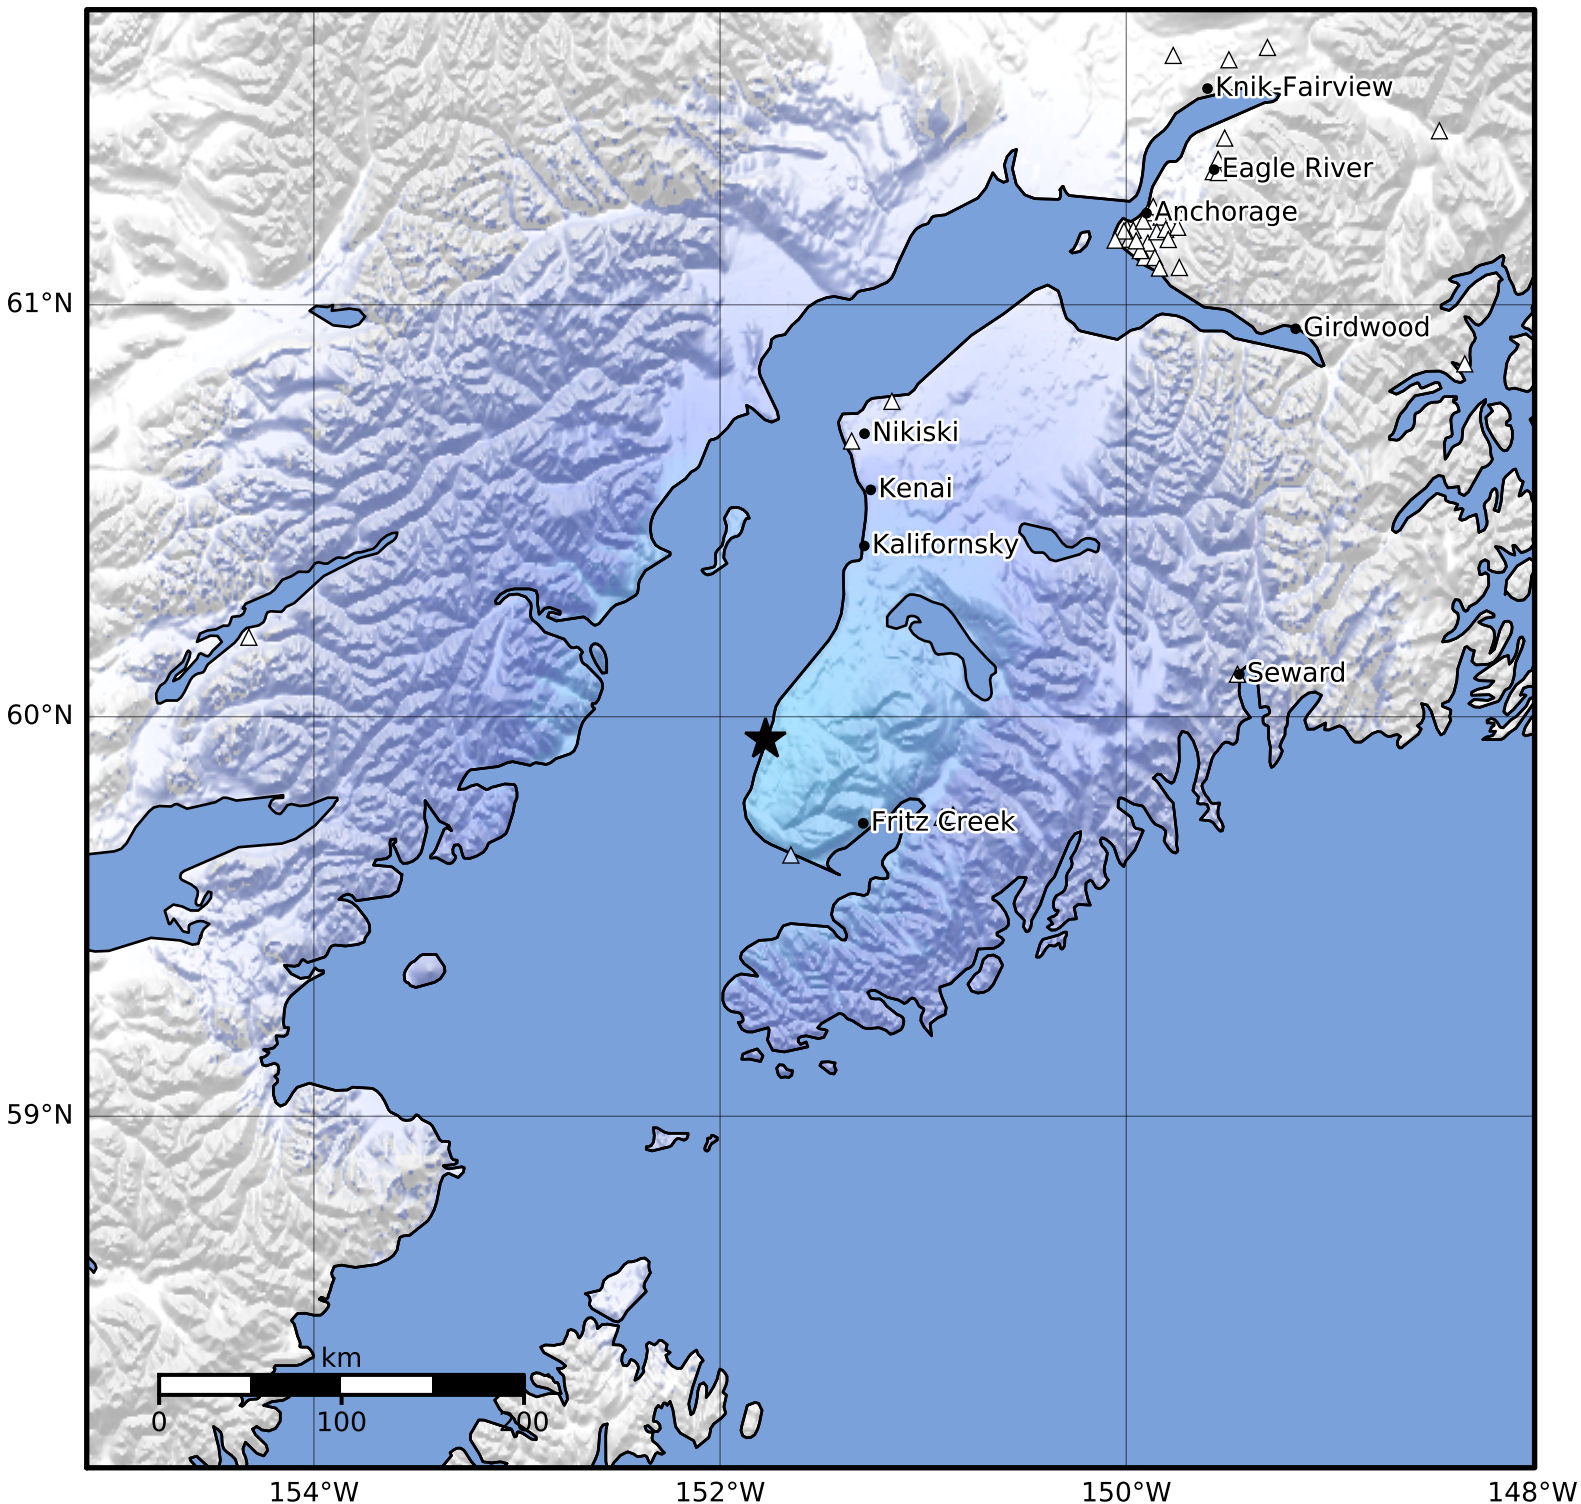

Macroseismic Intensity Map Alaska Earthquake Center
 ShakeMap: 13 km (8 miles) SSW of Ninilchik
 Jun 05, 2023 23:24:33 UTC M3.5 N59.94 W151.78 Depth: 51.7km ID:ak02376doboy

SHAKING	Not felt	Weak	Light	Moderate	Strong	Very strong	Severe	Violent	Extreme
DAMAGE	None	None	None	Very light	Light	Moderate	Moderate/heavy	Heavy	Very heavy
PGA(%g)	<0.0464	0.297	2.76	6.2	11.5	21.5	40.1	74.7	>139
PGV(cm/s)	<0.0215	0.135	1.41	4.65	9.64	20	41.4	85.8	>178
INTENSITY	I	II-III	IV	V	VI	VII	VIII	IX	X+