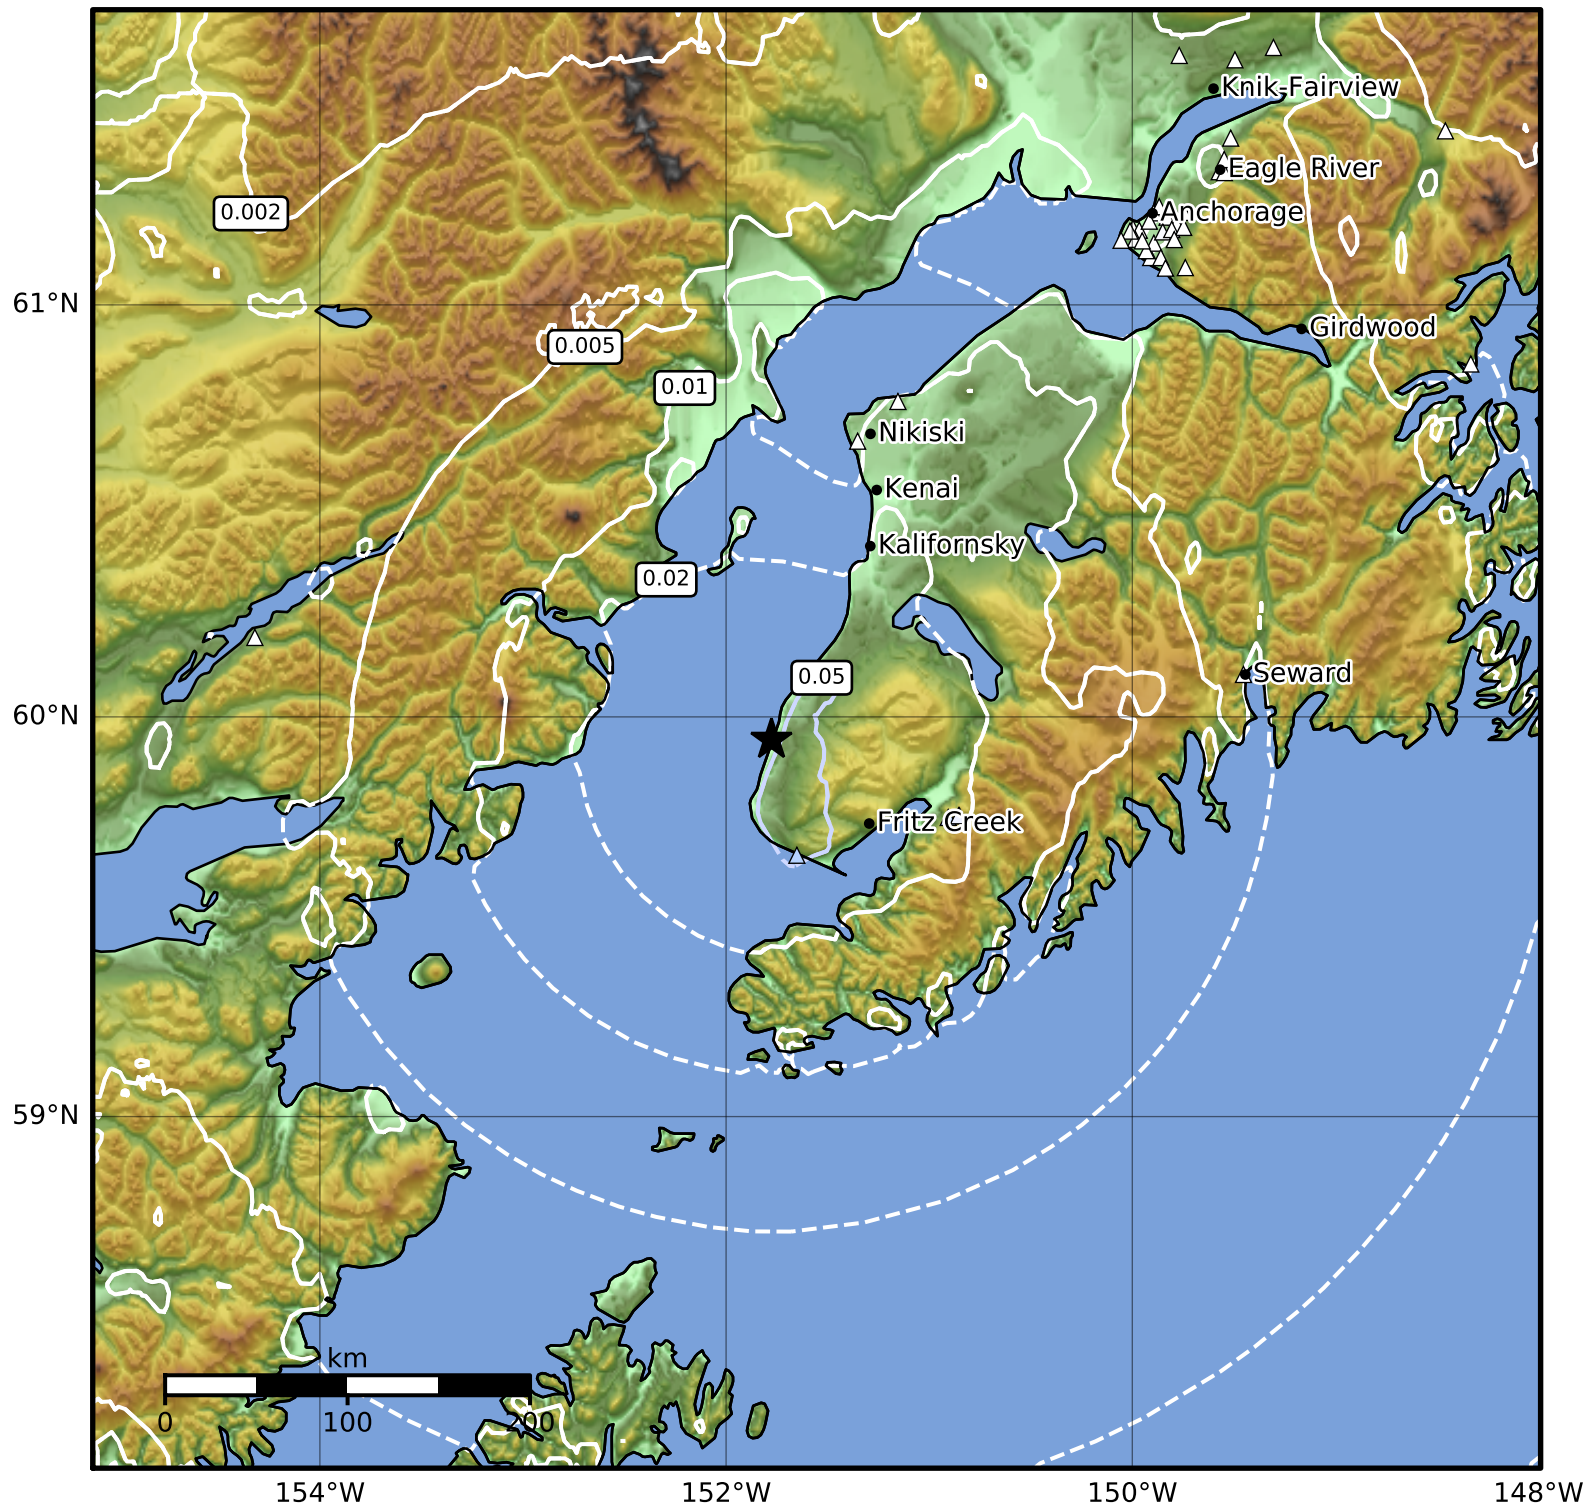

Peak Ground Velocity Map Alaska Earthquake Center
 ShakeMap: 13 km (8 miles) SSW of Ninilchik
 Jun 05, 2023 23:24:33 UTC M3.5 N59.94 W151.78 Depth: 51.7km ID:ak02376doby

PGV (cm/s)	0.1	0.2	0.5	1	2	5	10	20	50	100	200
------------	-----	-----	-----	---	---	---	----	----	----	-----	-----

Scale based on Worden et al. (2012)

Version 1: Processed 2023-06-05T23:26:53Z

△ Seismic Instrument ○ Reported Intensity

★ Epicenter