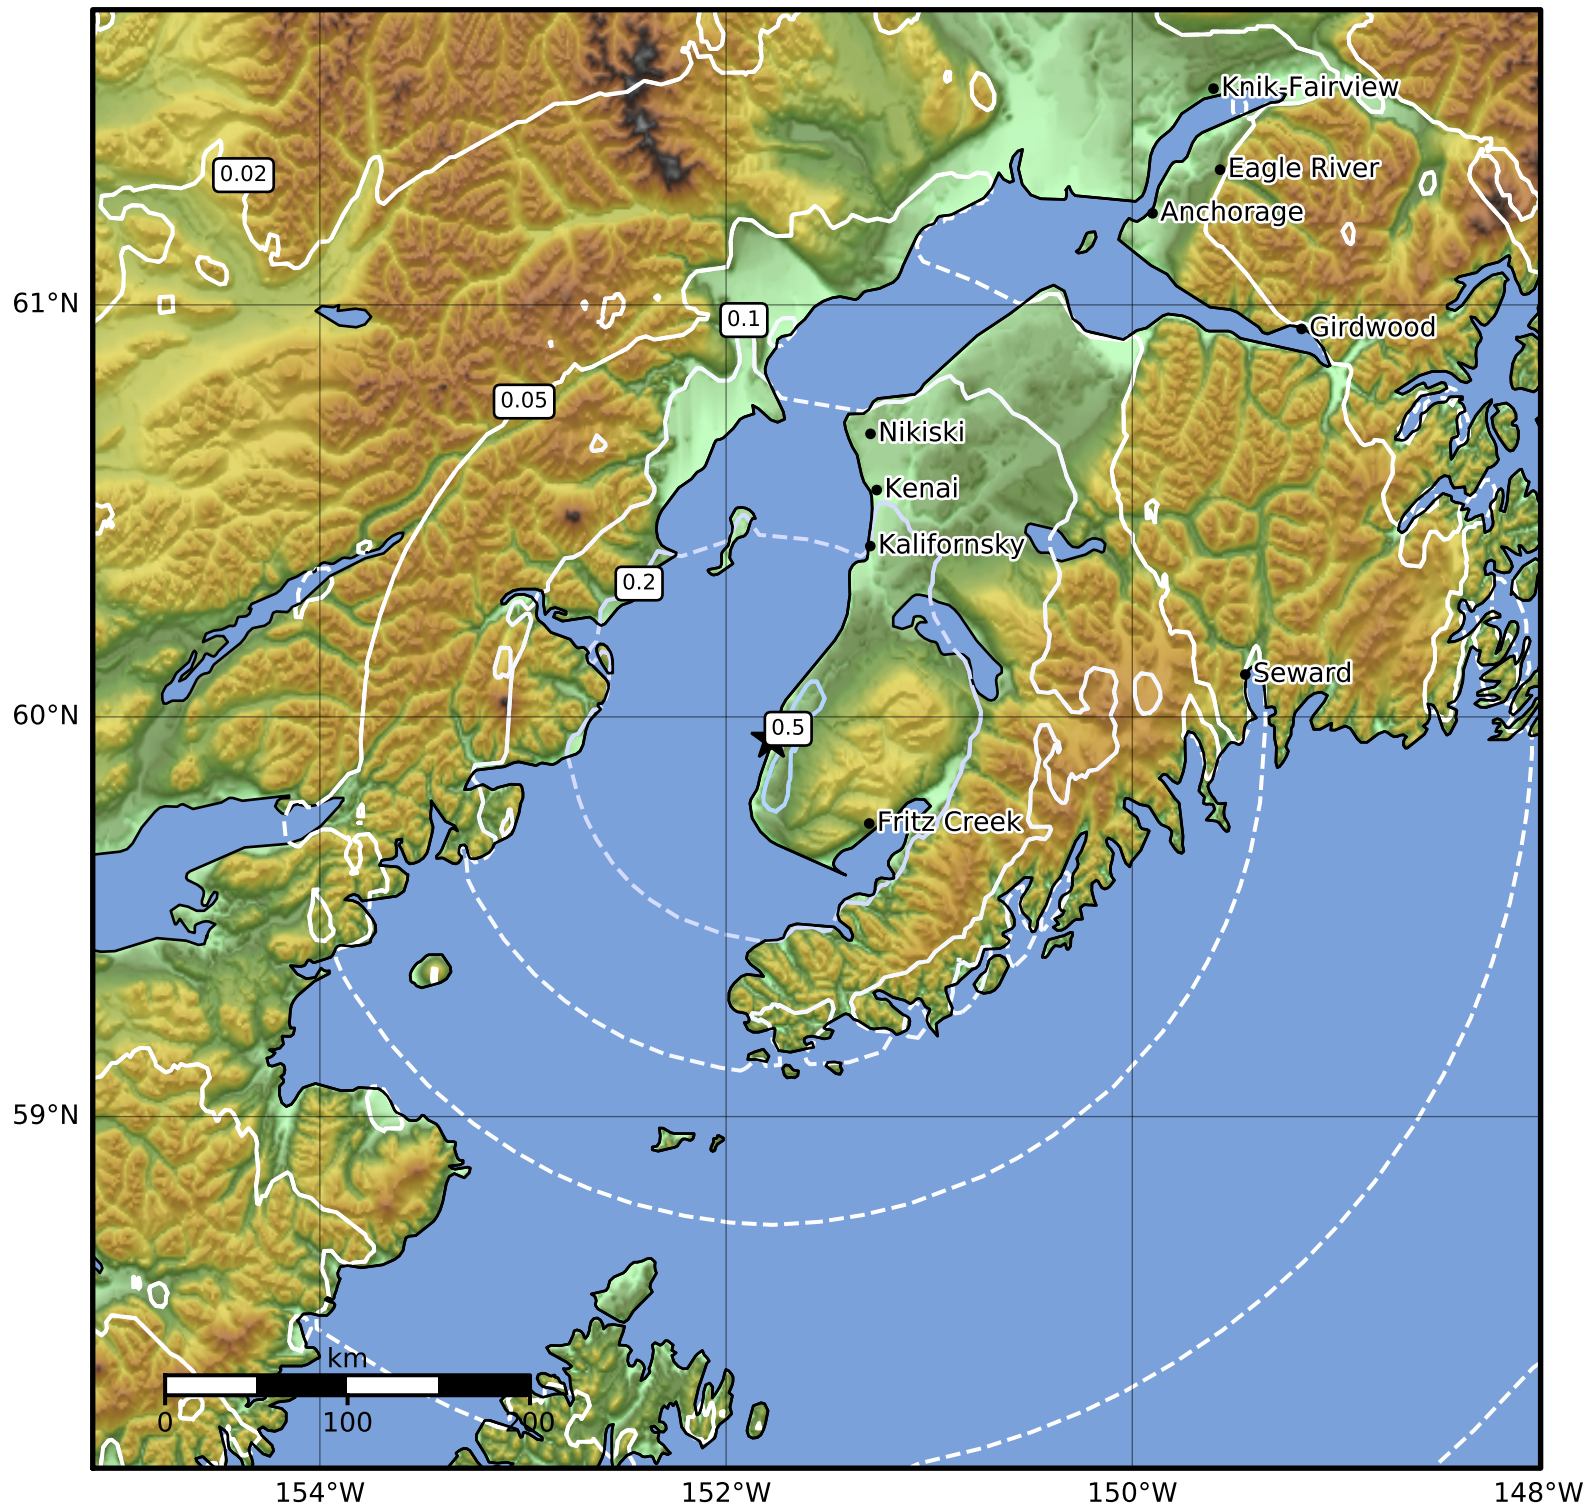

0.3 Second Peak Spectral Acceleration Map Alaska Earthquake Center  
 ShakeMap: 13 km (8 miles) SSW of Ninilchik  
 Jun 05, 2023 23:24:33 UTC M3.5 N59.94 W151.78 Depth: 51.7km ID:ak02376doby

SA(0.3) (%g)	0.1	0.2	0.5	1	2	5	10	20	50	100	200
--------------	-----	-----	-----	---	---	---	----	----	----	-----	-----

Scale based on Worden et al. (2012)

Version 1: Processed 2023-06-05T23:26:53Z

△ Seismic Instrument ○ Reported Intensity

★ Epicenter