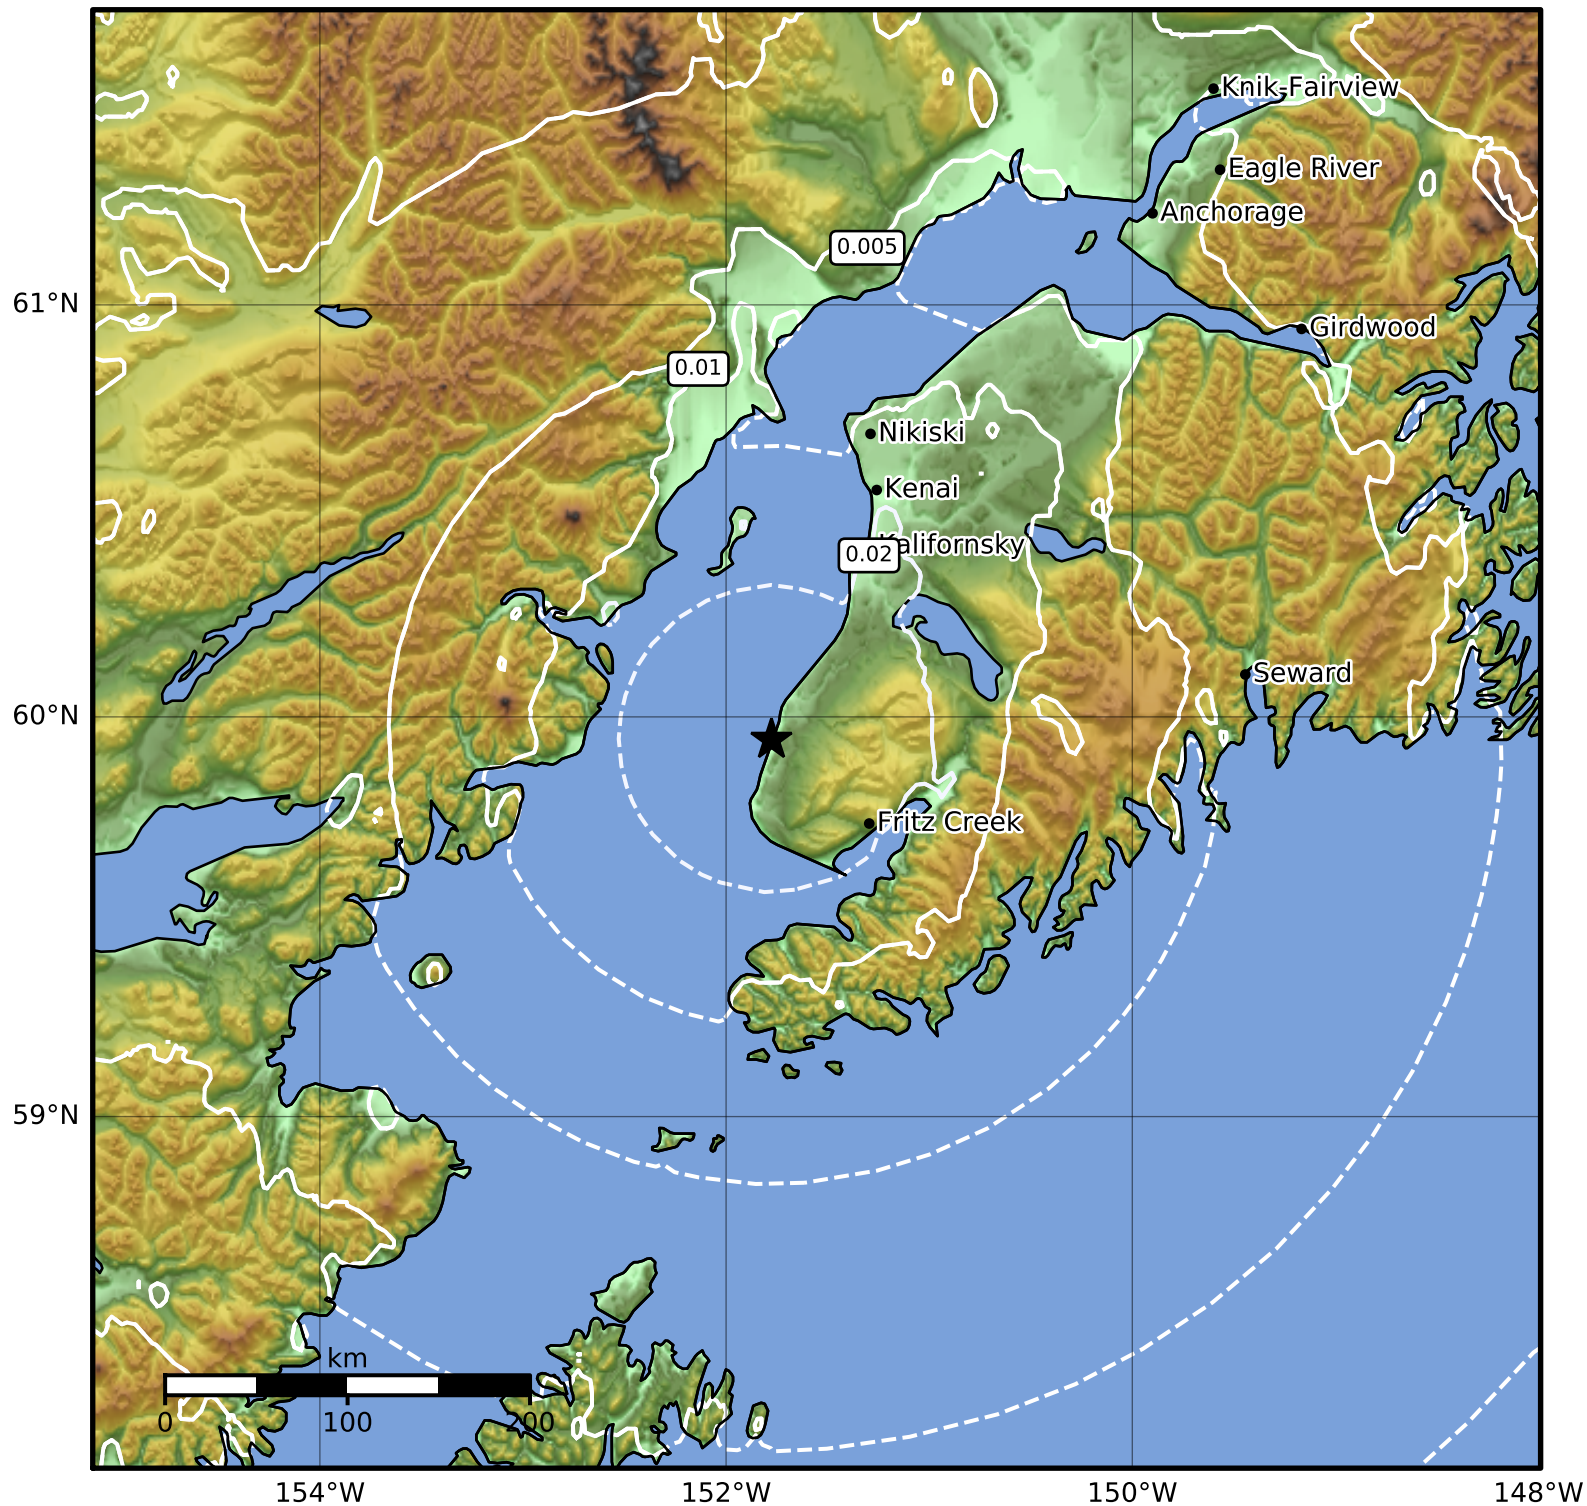

1.0 Second Peak Spectral Acceleration Map Alaska Earthquake Center
 ShakeMap: 13 km (8 miles) SSW of Ninilchik
 Jun 05, 2023 23:24:33 UTC M3.5 N59.94 W151.78 Depth: 51.7km ID:ak02376doby

SA(1.0) (%g)	0.1	0.2	0.5	1	2	5	10	20	50	100	200
--------------	-----	-----	-----	---	---	---	----	----	----	-----	-----

Scale based on Worden et al. (2012)

Version 1: Processed 2023-06-05T23:26:53Z

△ Seismic Instrument ○ Reported Intensity

★ Epicenter