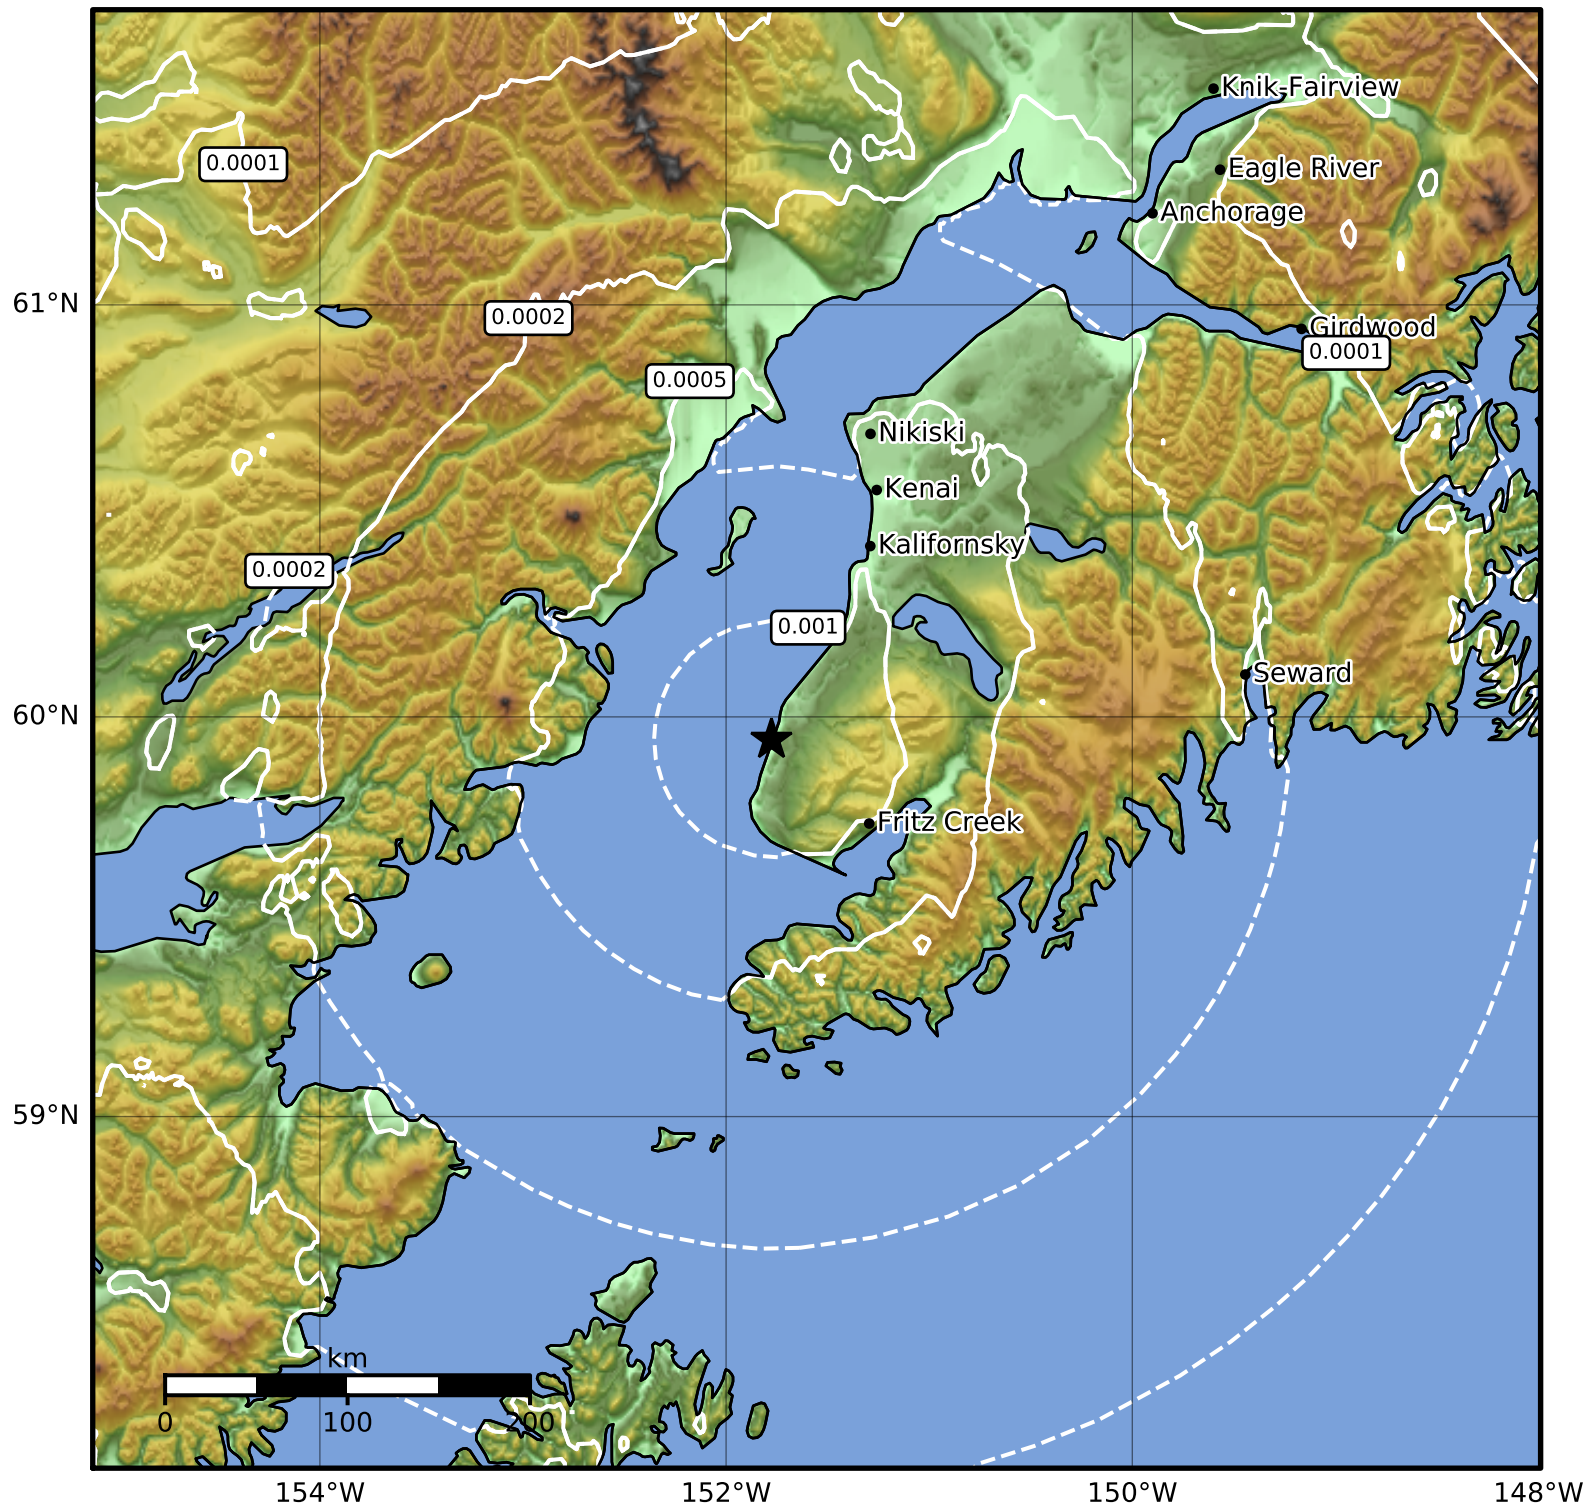

3.0 Second Peak Spectral Acceleration Map Alaska Earthquake Center  
 ShakeMap: 13 km (8 miles) SSW of Ninilchik  
 Jun 05, 2023 23:24:33 UTC M3.5 N59.94 W151.78 Depth: 51.7km ID:ak02376doby

SA(3.0) (%g)	0.1	0.2	0.5	1	2	5	10	20	50
--------------	-----	-----	-----	---	---	---	----	----	----

Scale based on Worden et al. (2012)

Version 1: Processed 2023-06-05T23:26:53Z

△ Seismic Instrument ○ Reported Intensity

★ Epicenter